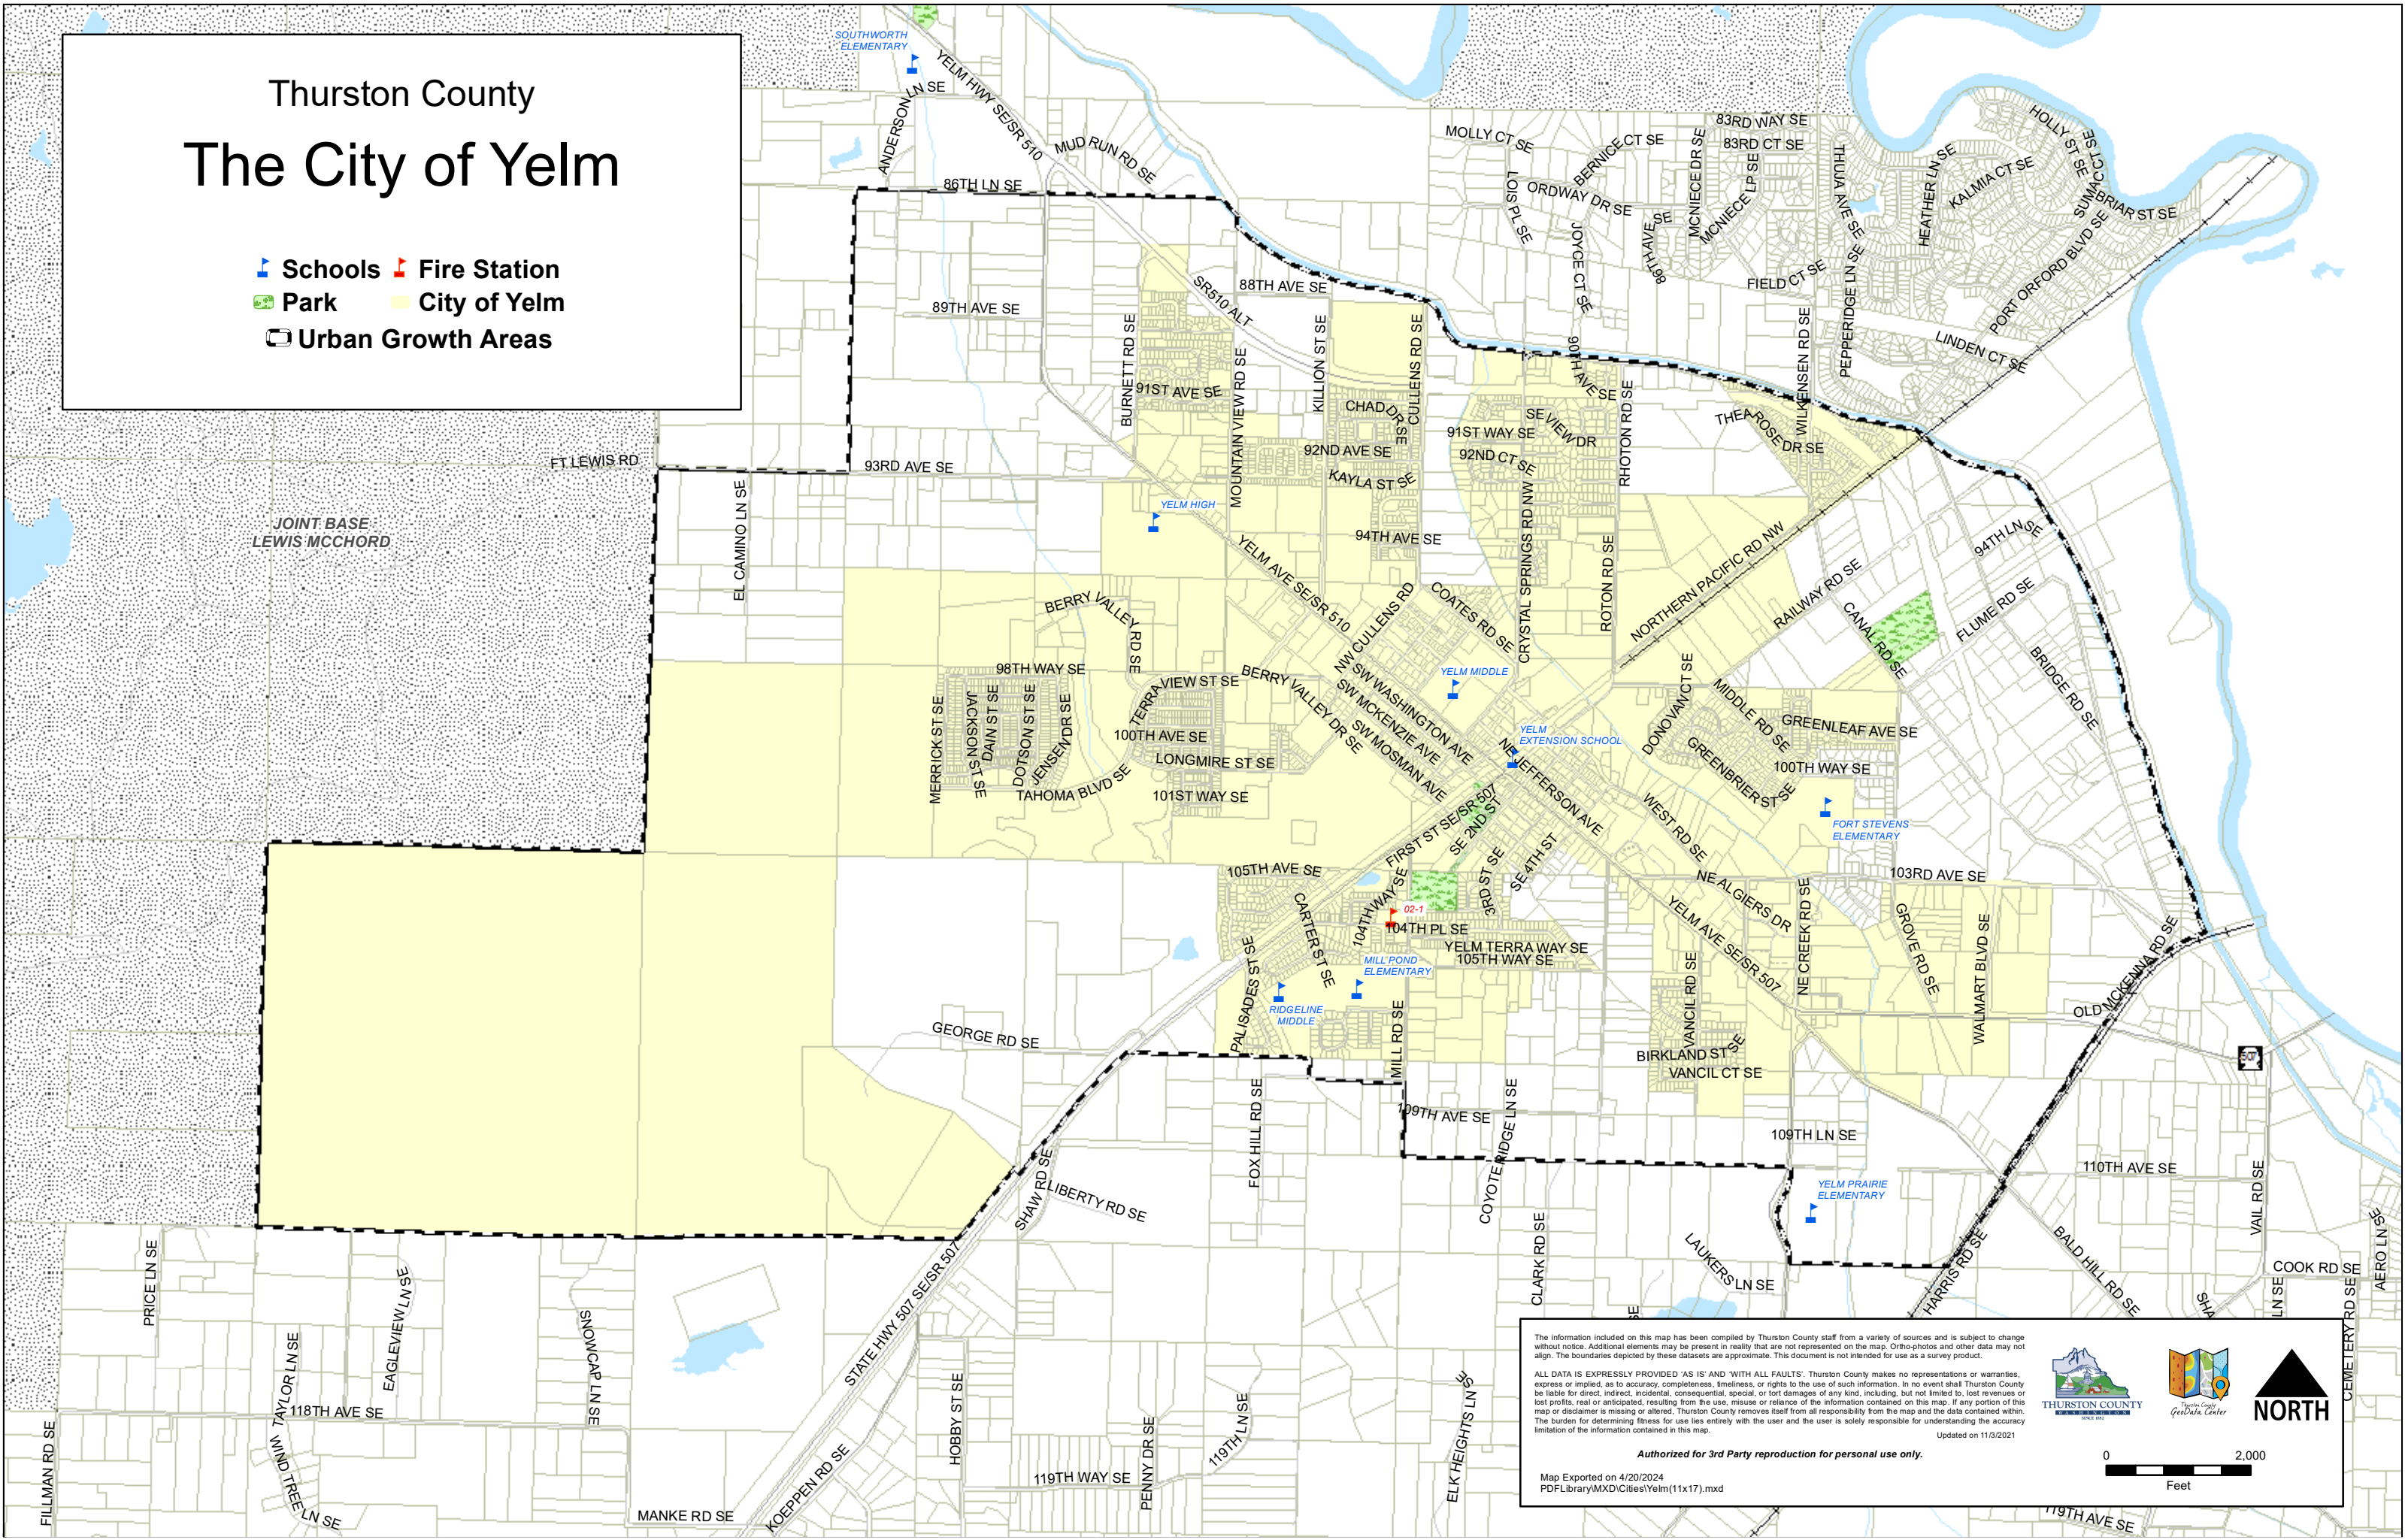

Thurston County The City of Yelm

- Schools
- Fire Station
- Park
- City of Yelm
- Urban Growth Areas