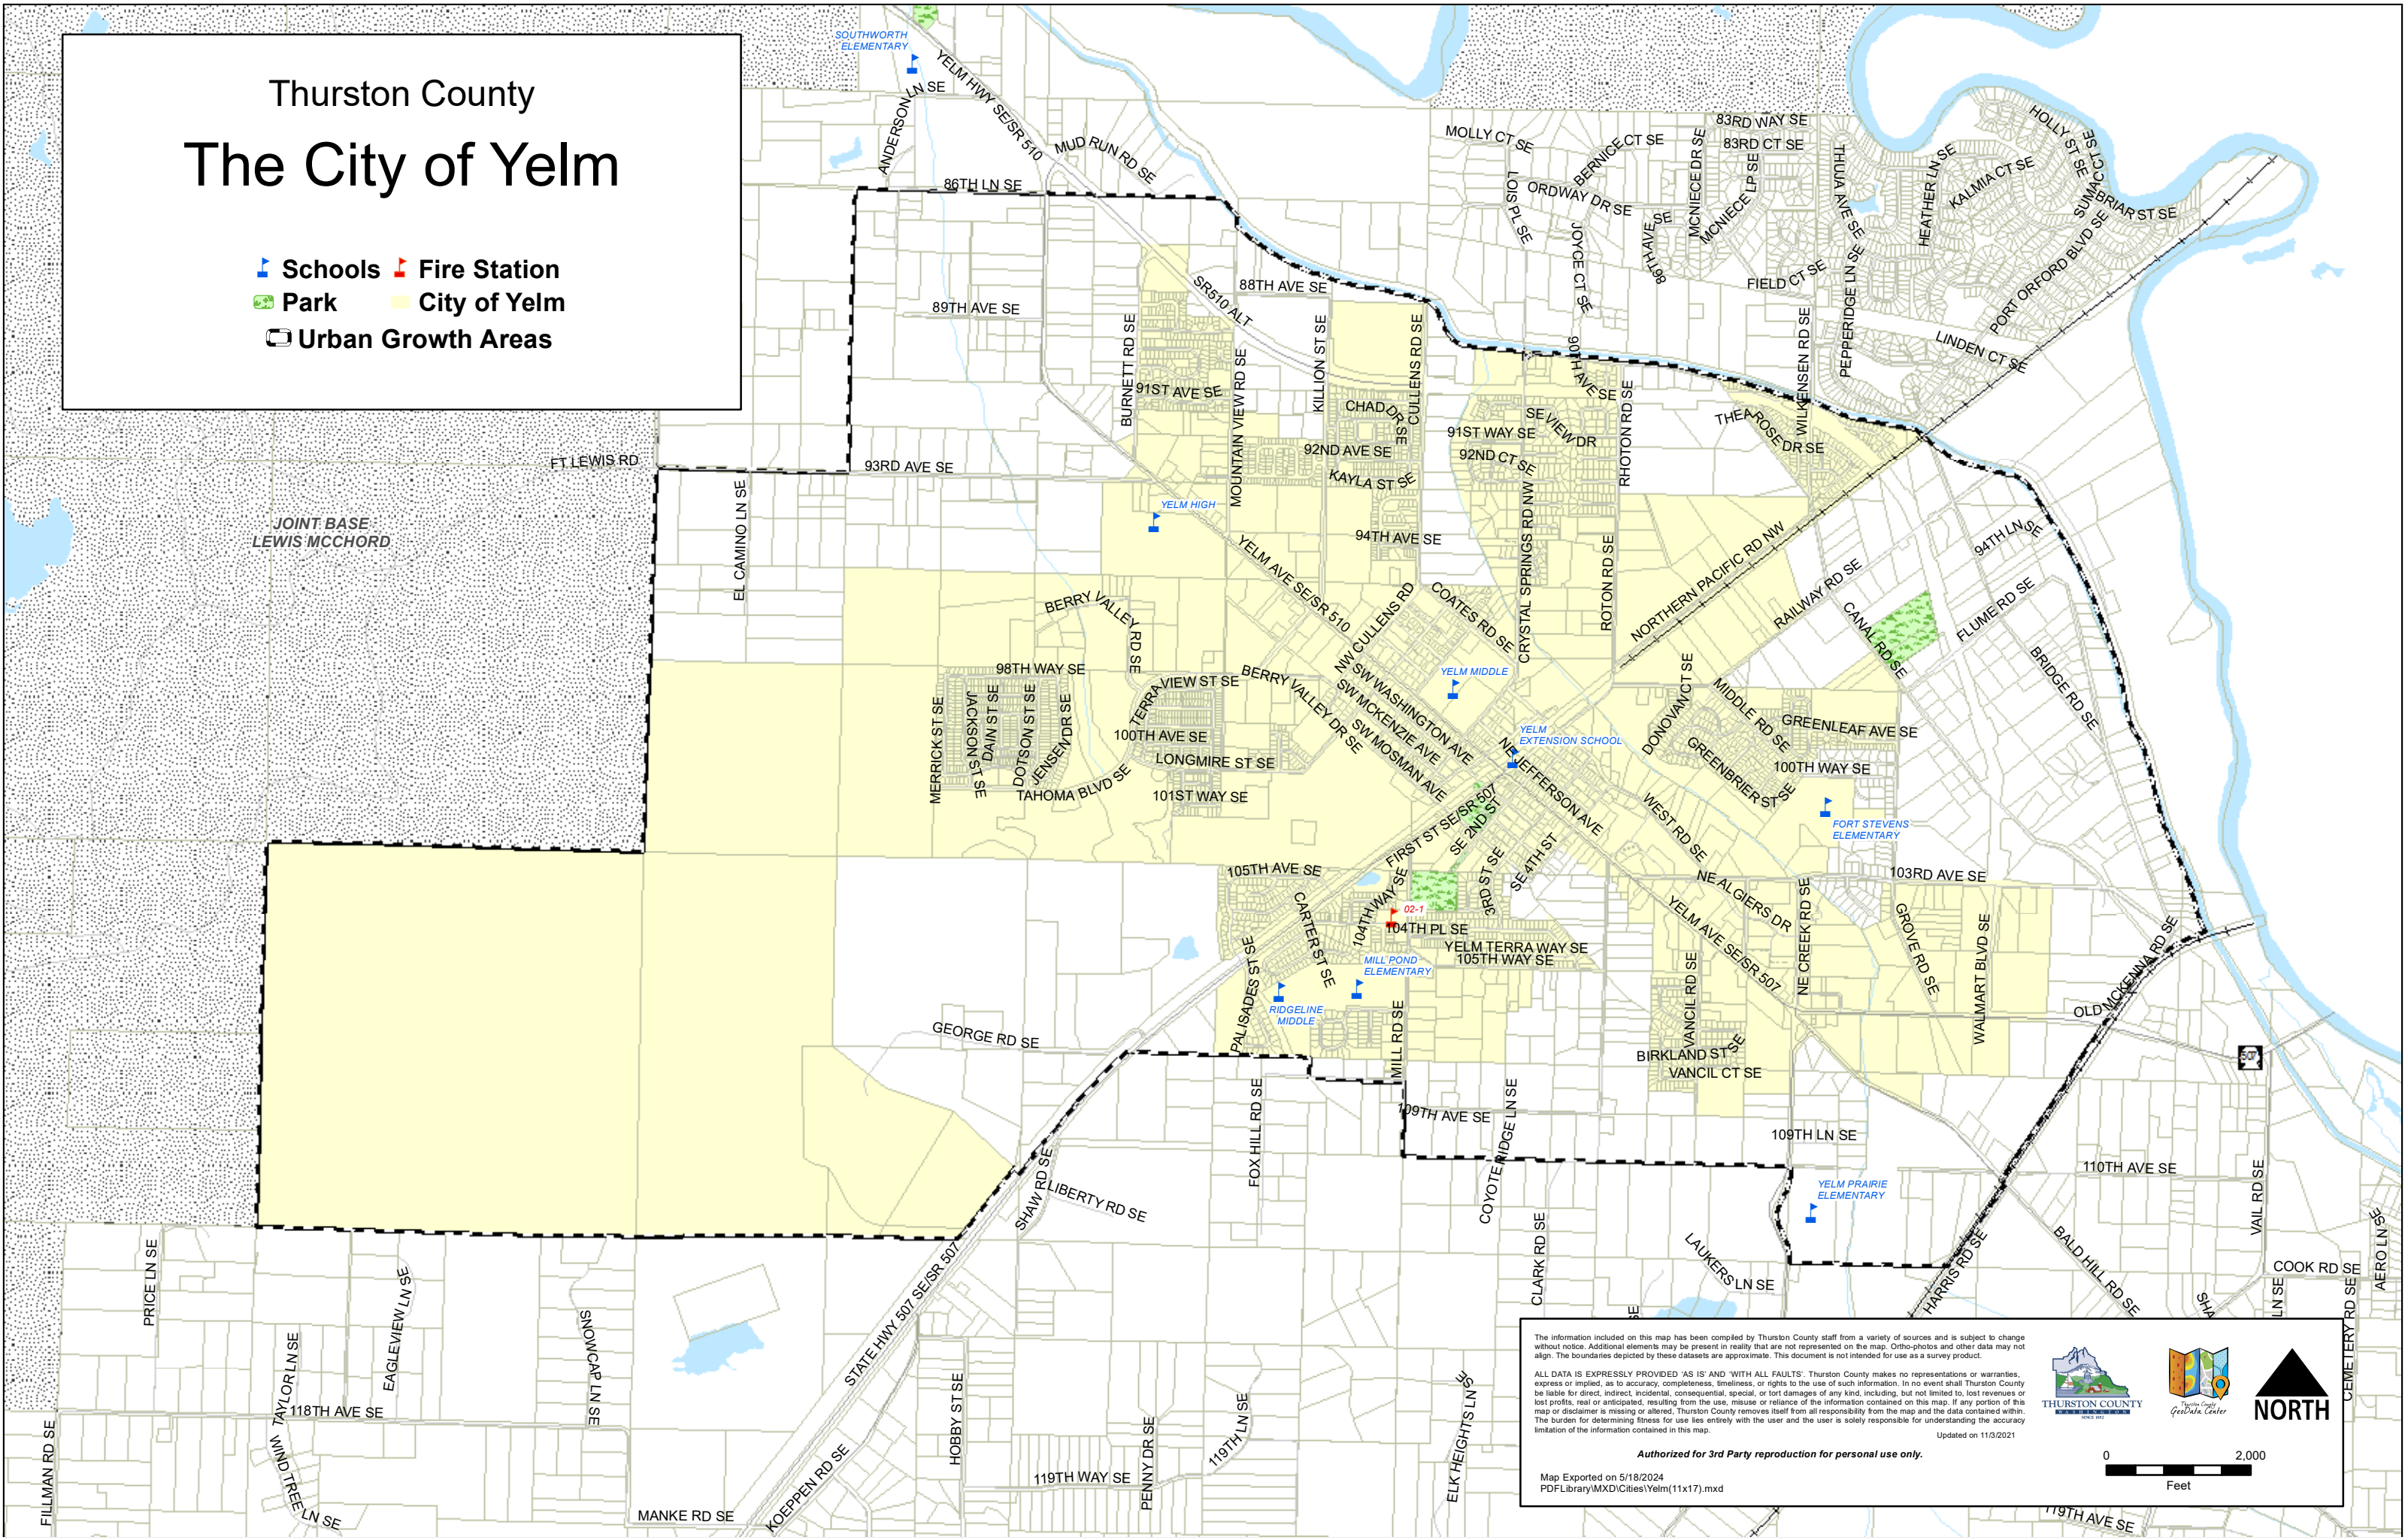

Thurston County The City of Yelm

- Schools
- Fire Station
- Park
- City of Yelm
- Urban Growth Areas