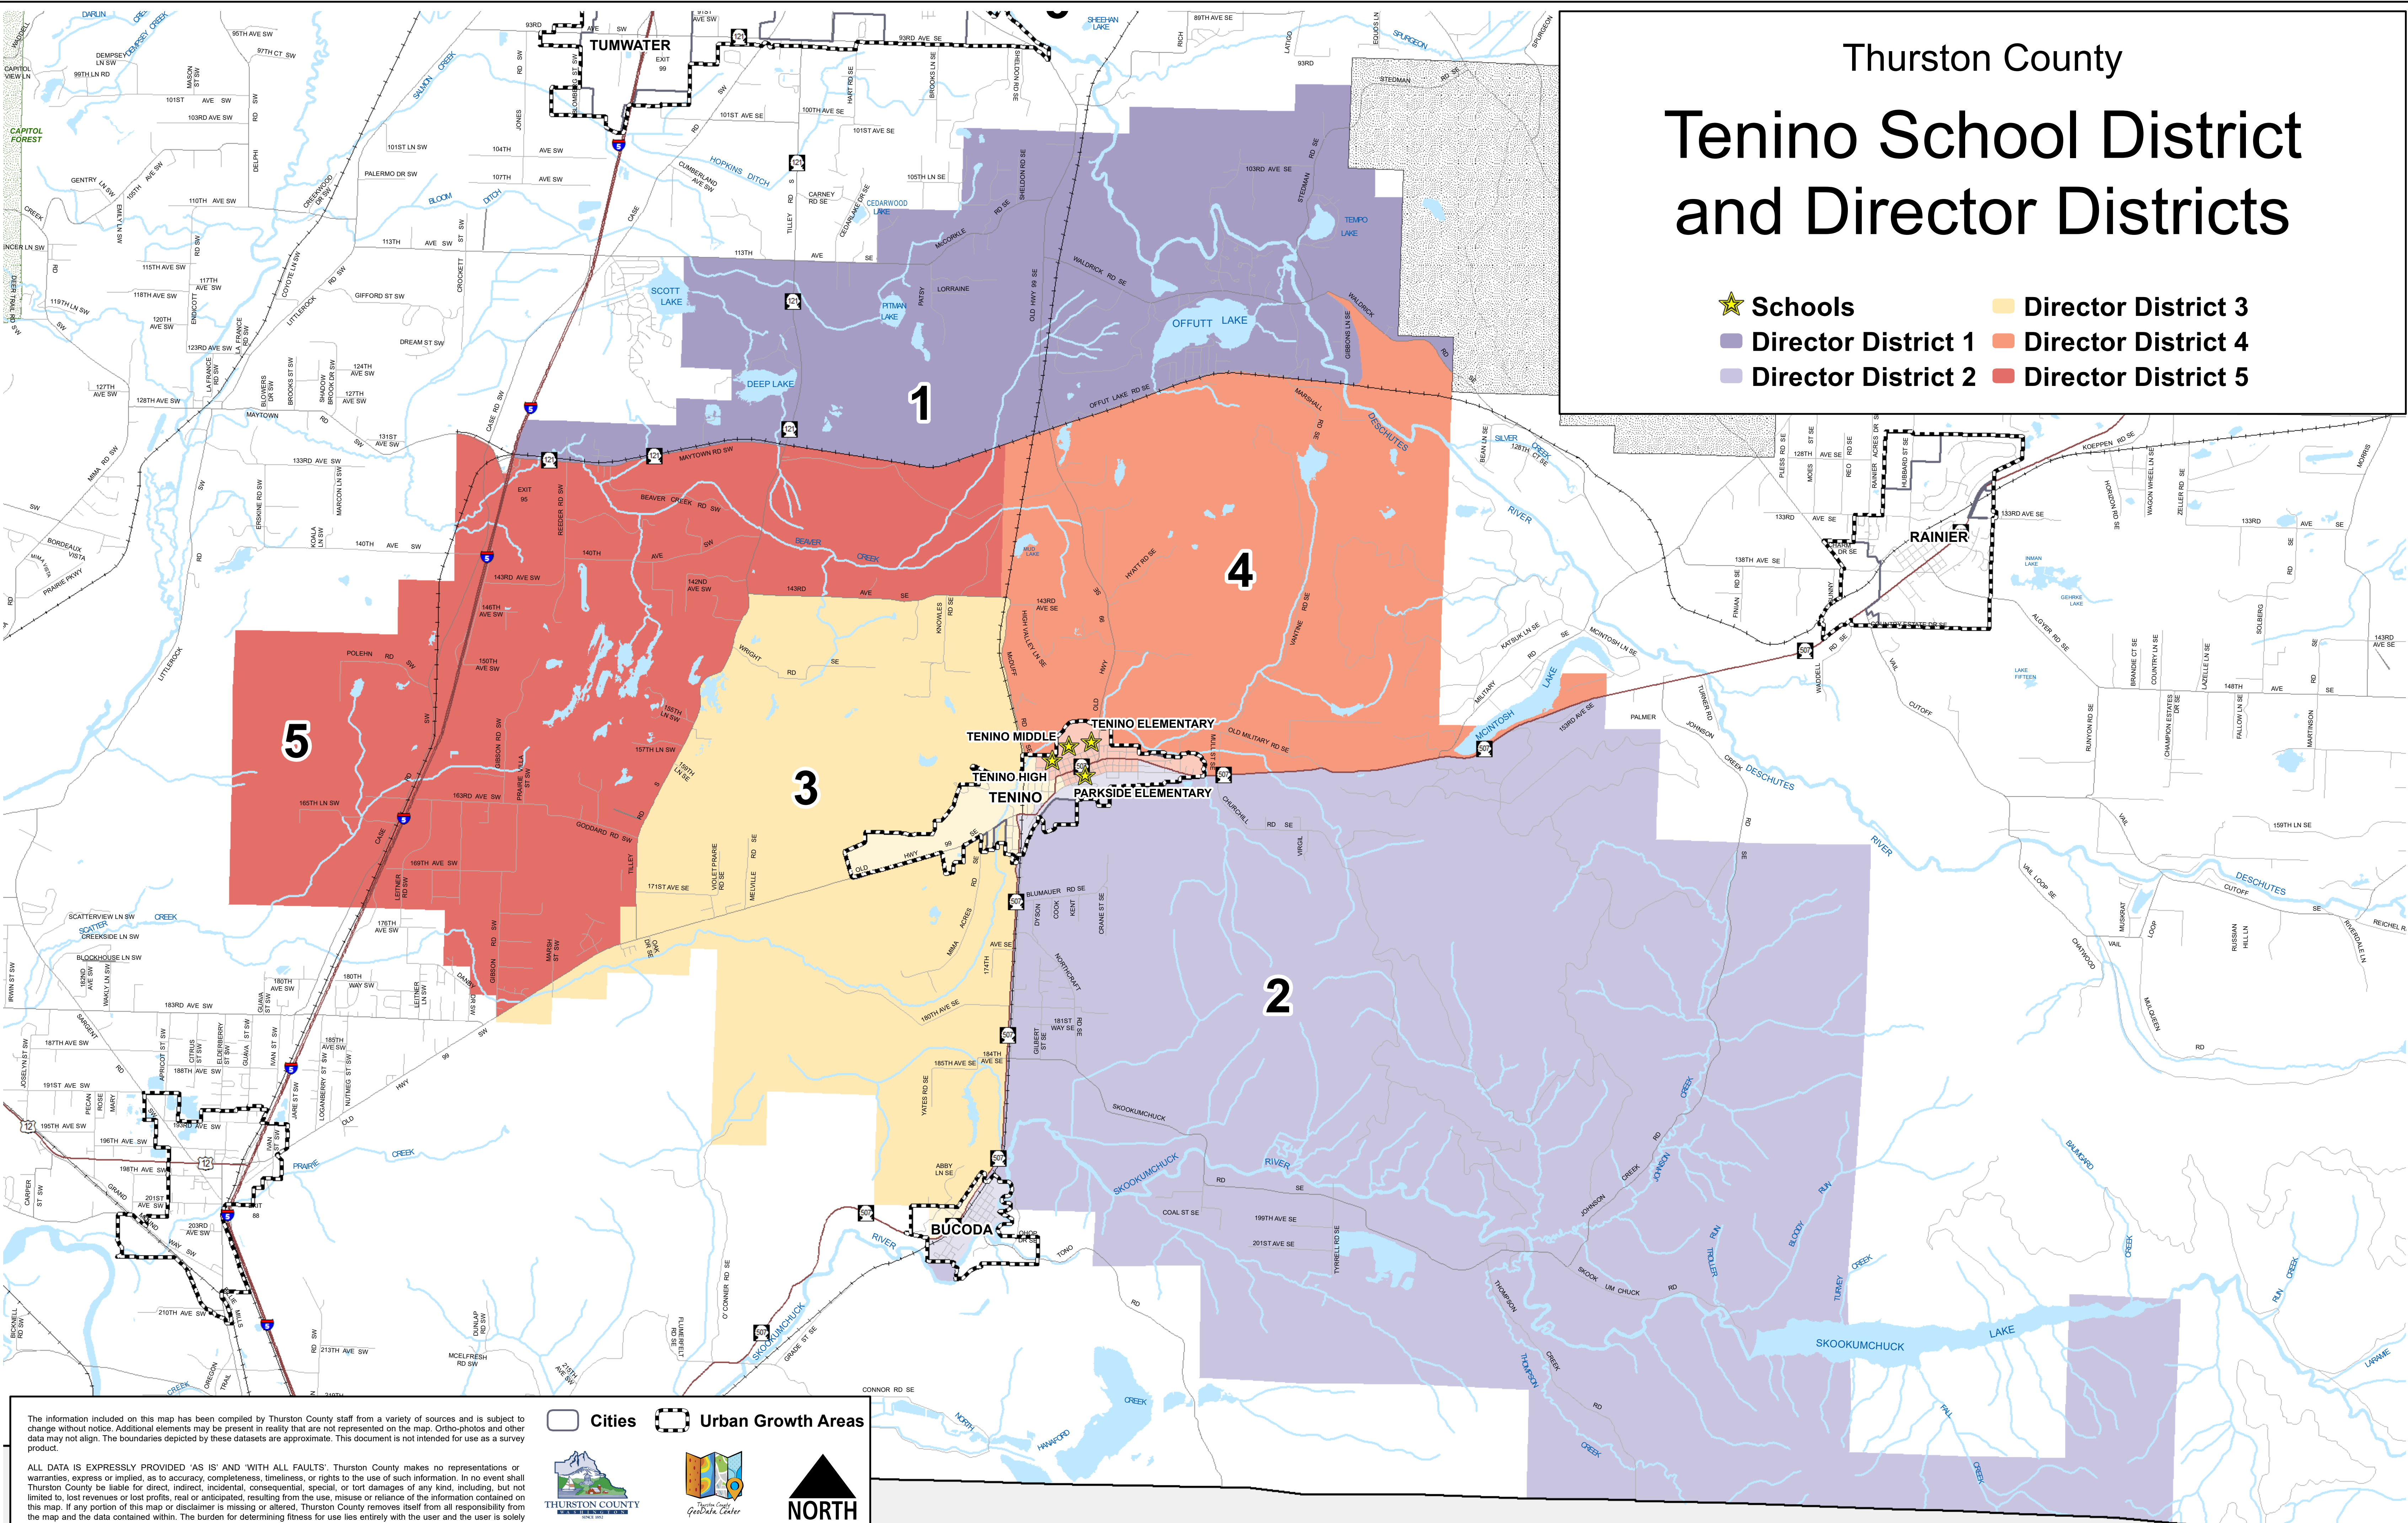

# Thurston County Tenino School District and Director Districts

- ★ Schools
- Director District 1
- Director District 2
- Director District 3
- Director District 4
- Director District 5

The information included on this map has been compiled by Thurston County staff from a variety of sources and is a subject to change without notice. Additional elements may be present in reality that are not represented on the map. Ortho-photos and other data may not align. The boundaries depicted by these datasets are approximate. This document is not intended for use as a survey product.

ALL DATA IS EXPRESSLY PROVIDED 'AS IS' AND 'WITH ALL FAULTS'. Thurston County makes no representations or warranties, express or implied, as to accuracy, completeness, timeliness, or rights to the use of such information. In no event shall Thurston County be liable for direct, indirect, incidental, consequential, special, or tort damages of any kind, including, but not limited to, lost revenues or lost profits, real or anticipated, resulting from the use, misuse or reliance of the information contained on this map. If any portion of this map or disclaimer is missing or altered, Thurston County removes itself from all responsibility from the map and the data contained within. The burden for determining fitness for use lies entirely with the user and the user is solely responsible for understanding the accuracy limitation of the information contained in this map.

Lewis County