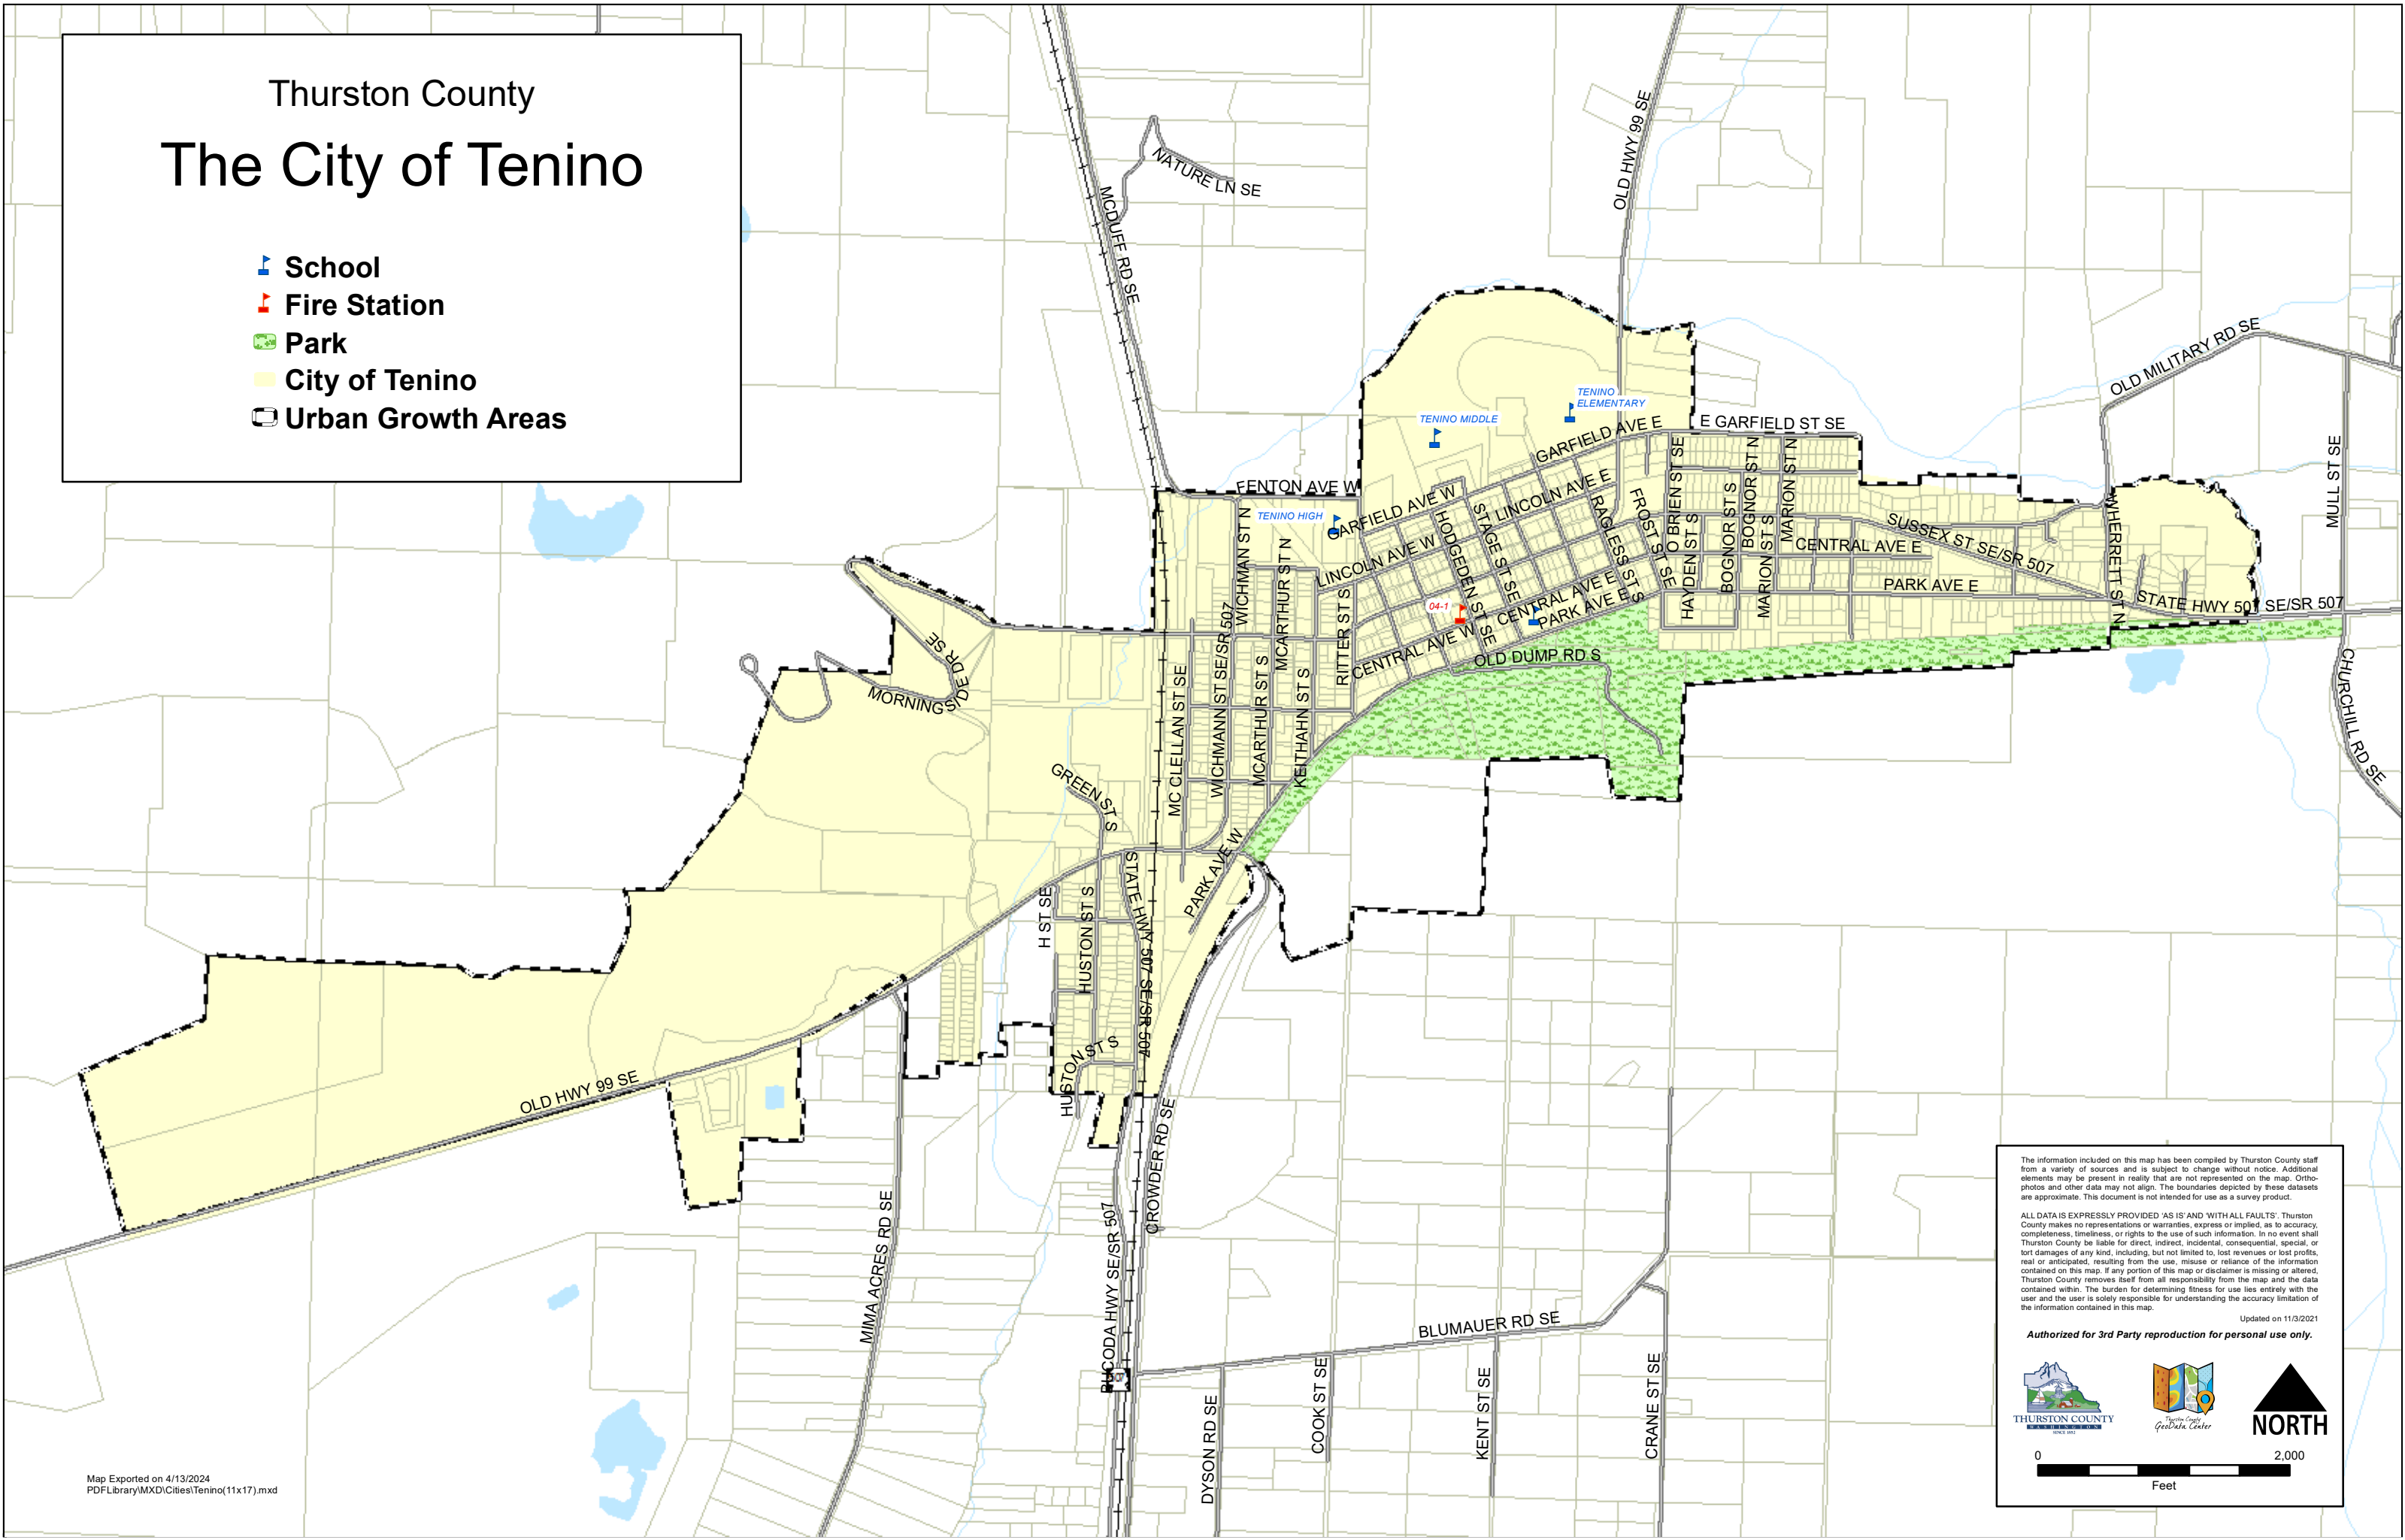

Thurston County The City of Tenino

-  School
-  Fire Station
-  Park
-  City of Tenino
-  Urban Growth Areas

The information included on this map has been compiled by Thurston County staff from a variety of sources and is subject to change without notice. Additional elements may be present in reality that are not represented on the map. Orthophotos and other data may not align. The boundaries depicted by these datasets are approximate. This document is not intended for use as a survey product.

ALL DATA IS EXPRESSLY PROVIDED 'AS IS' AND 'WITH ALL FAULTS'. Thurston County makes no representations or warranties, express or implied, as to accuracy, completeness, timeliness, or rights to the use of such information. In no event shall Thurston County be liable for direct, indirect, incidental, consequential, special, or tort damages of any kind, including, but not limited to, lost revenues or lost profits, real or anticipated, resulting from the use, misuse or reliance of the information contained on this map. If any portion of this map or disclaimer is missing or altered, Thurston County removes itself from all responsibility from the map and the data contained within. The burden for determining fitness for use lies entirely with the user and the user is solely responsible for understanding the accuracy limitation of the information contained in this map.

Updated on 11/3/2021

Authorized for 3rd Party reproduction for personal use only.

0 2,000
Feet