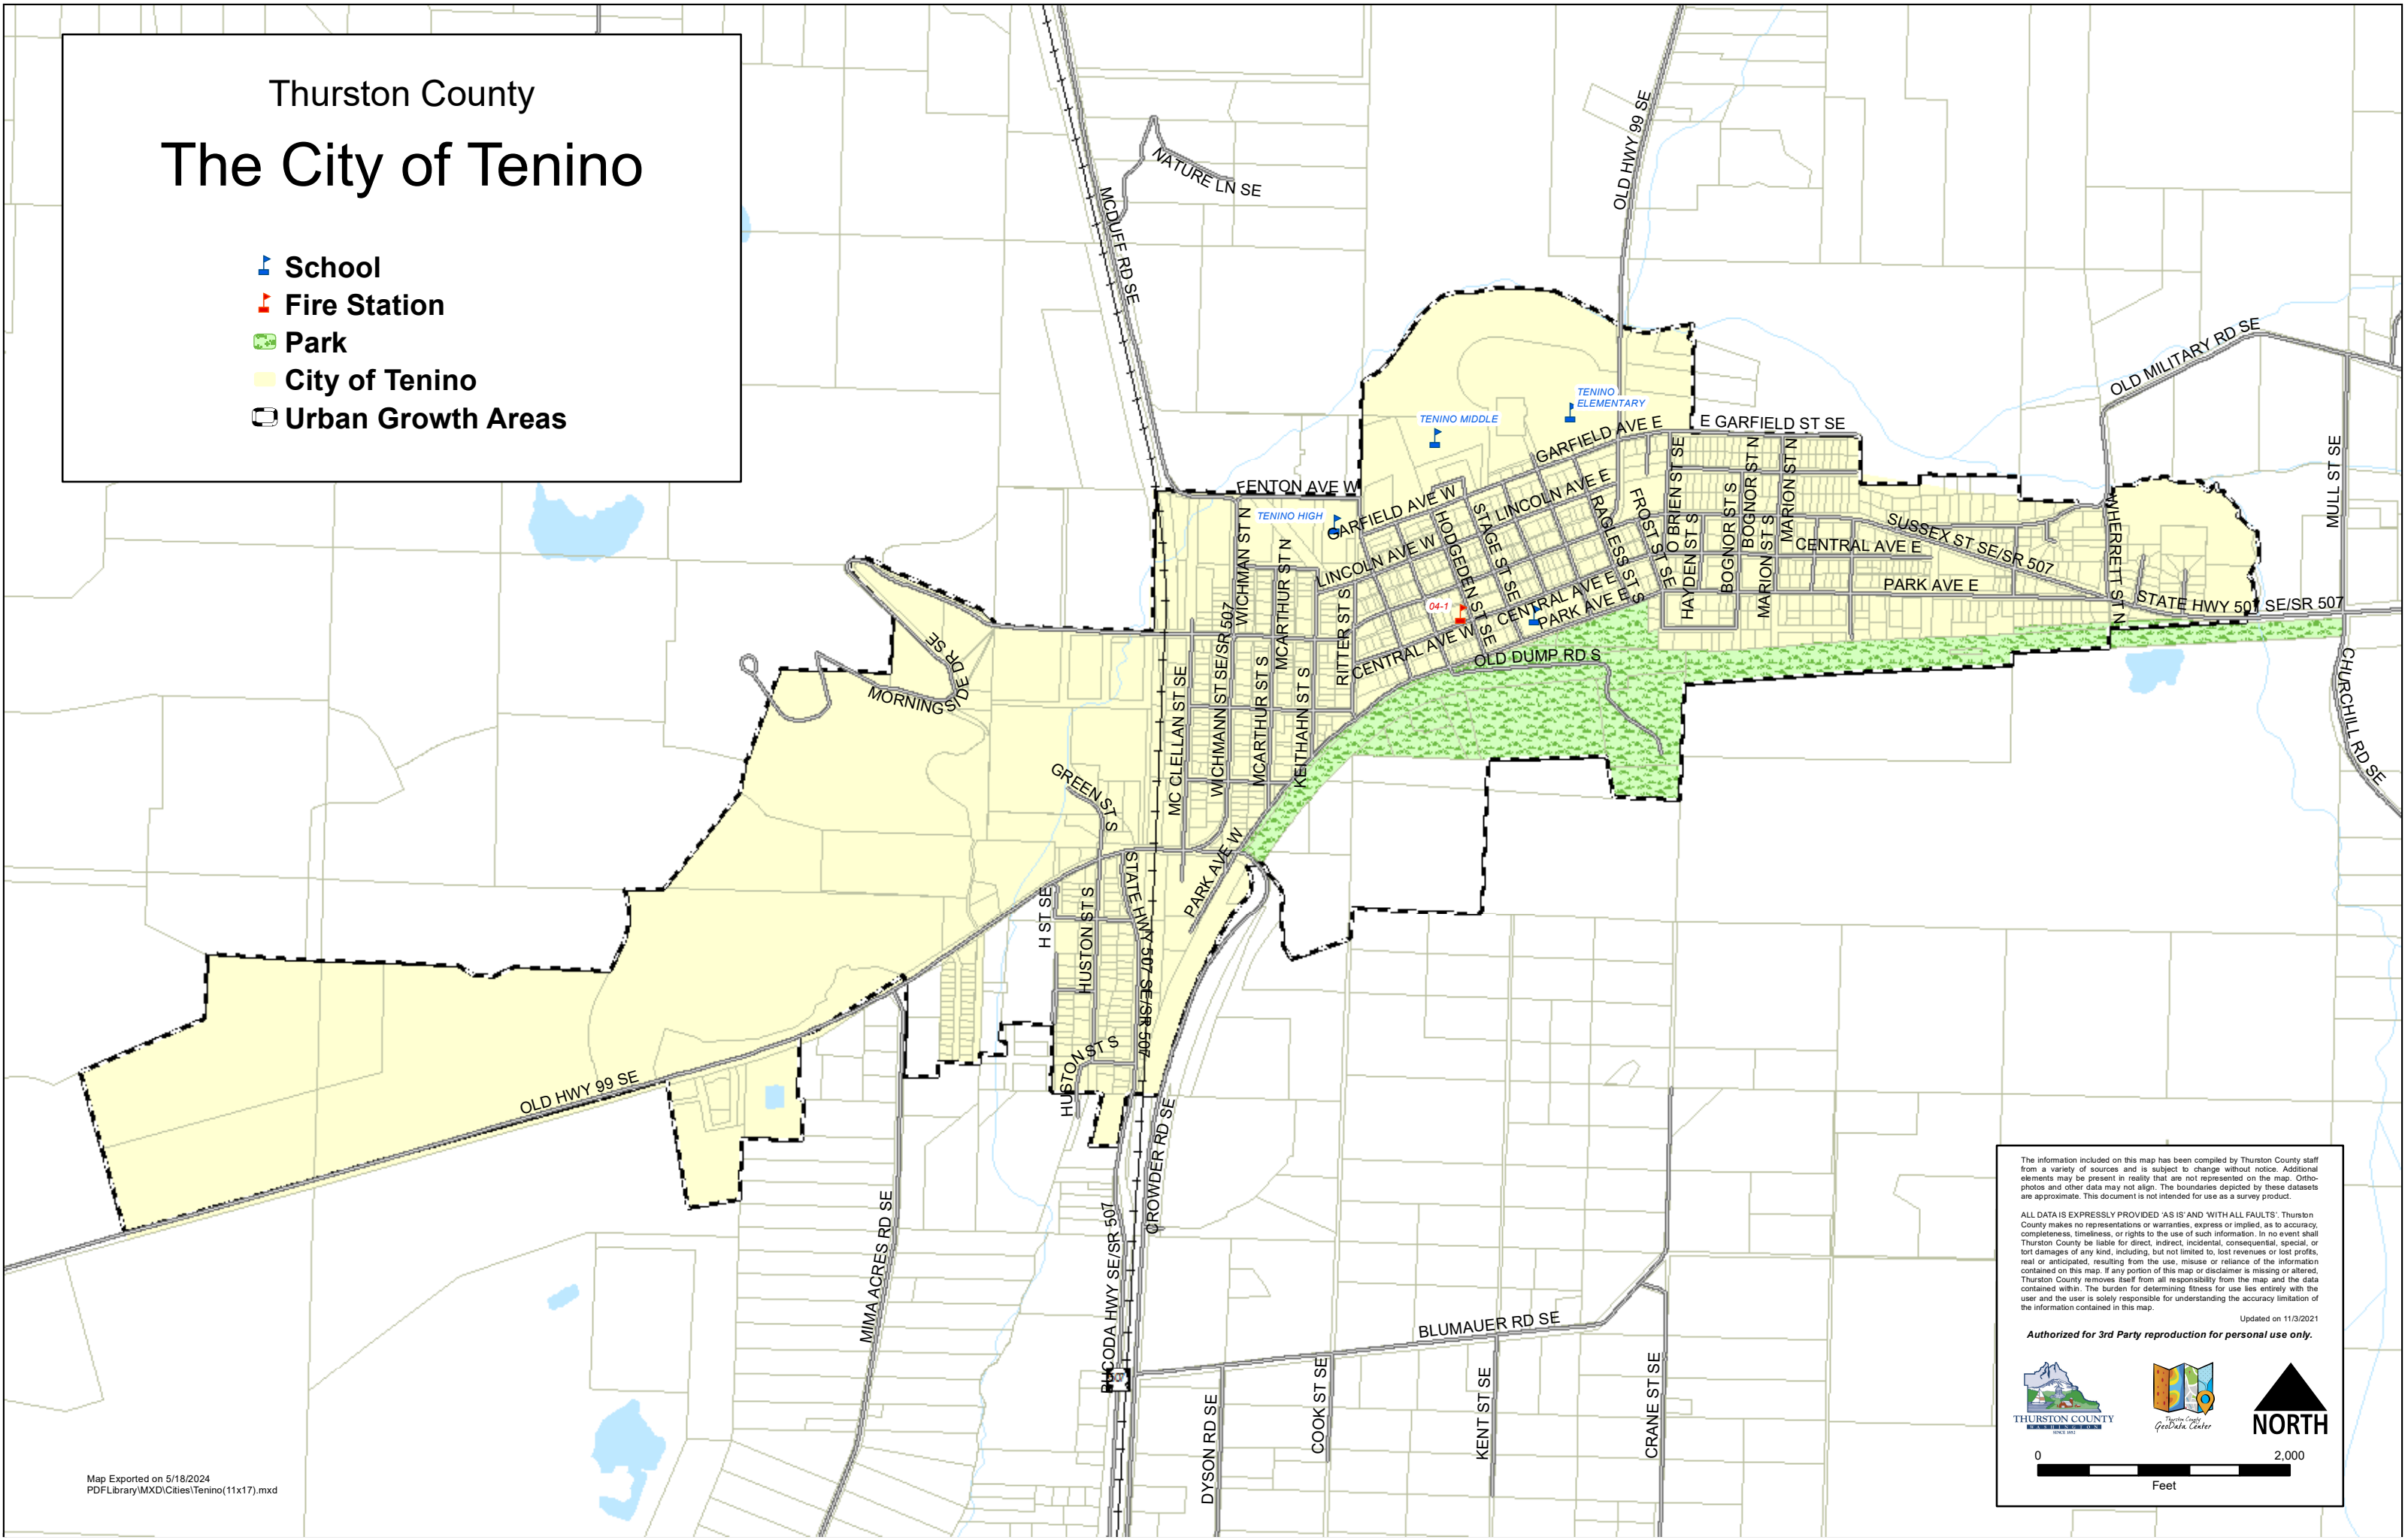

Thurston County The City of Tenino

- School
- Fire Station
- Park
- City of Tenino
- Urban Growth Areas

Authorized for 3rd Party reproduction for personal use only.

THURSTON COUNTY
1852-1952

GeoData Center

NORTH

0 2,000
Feet