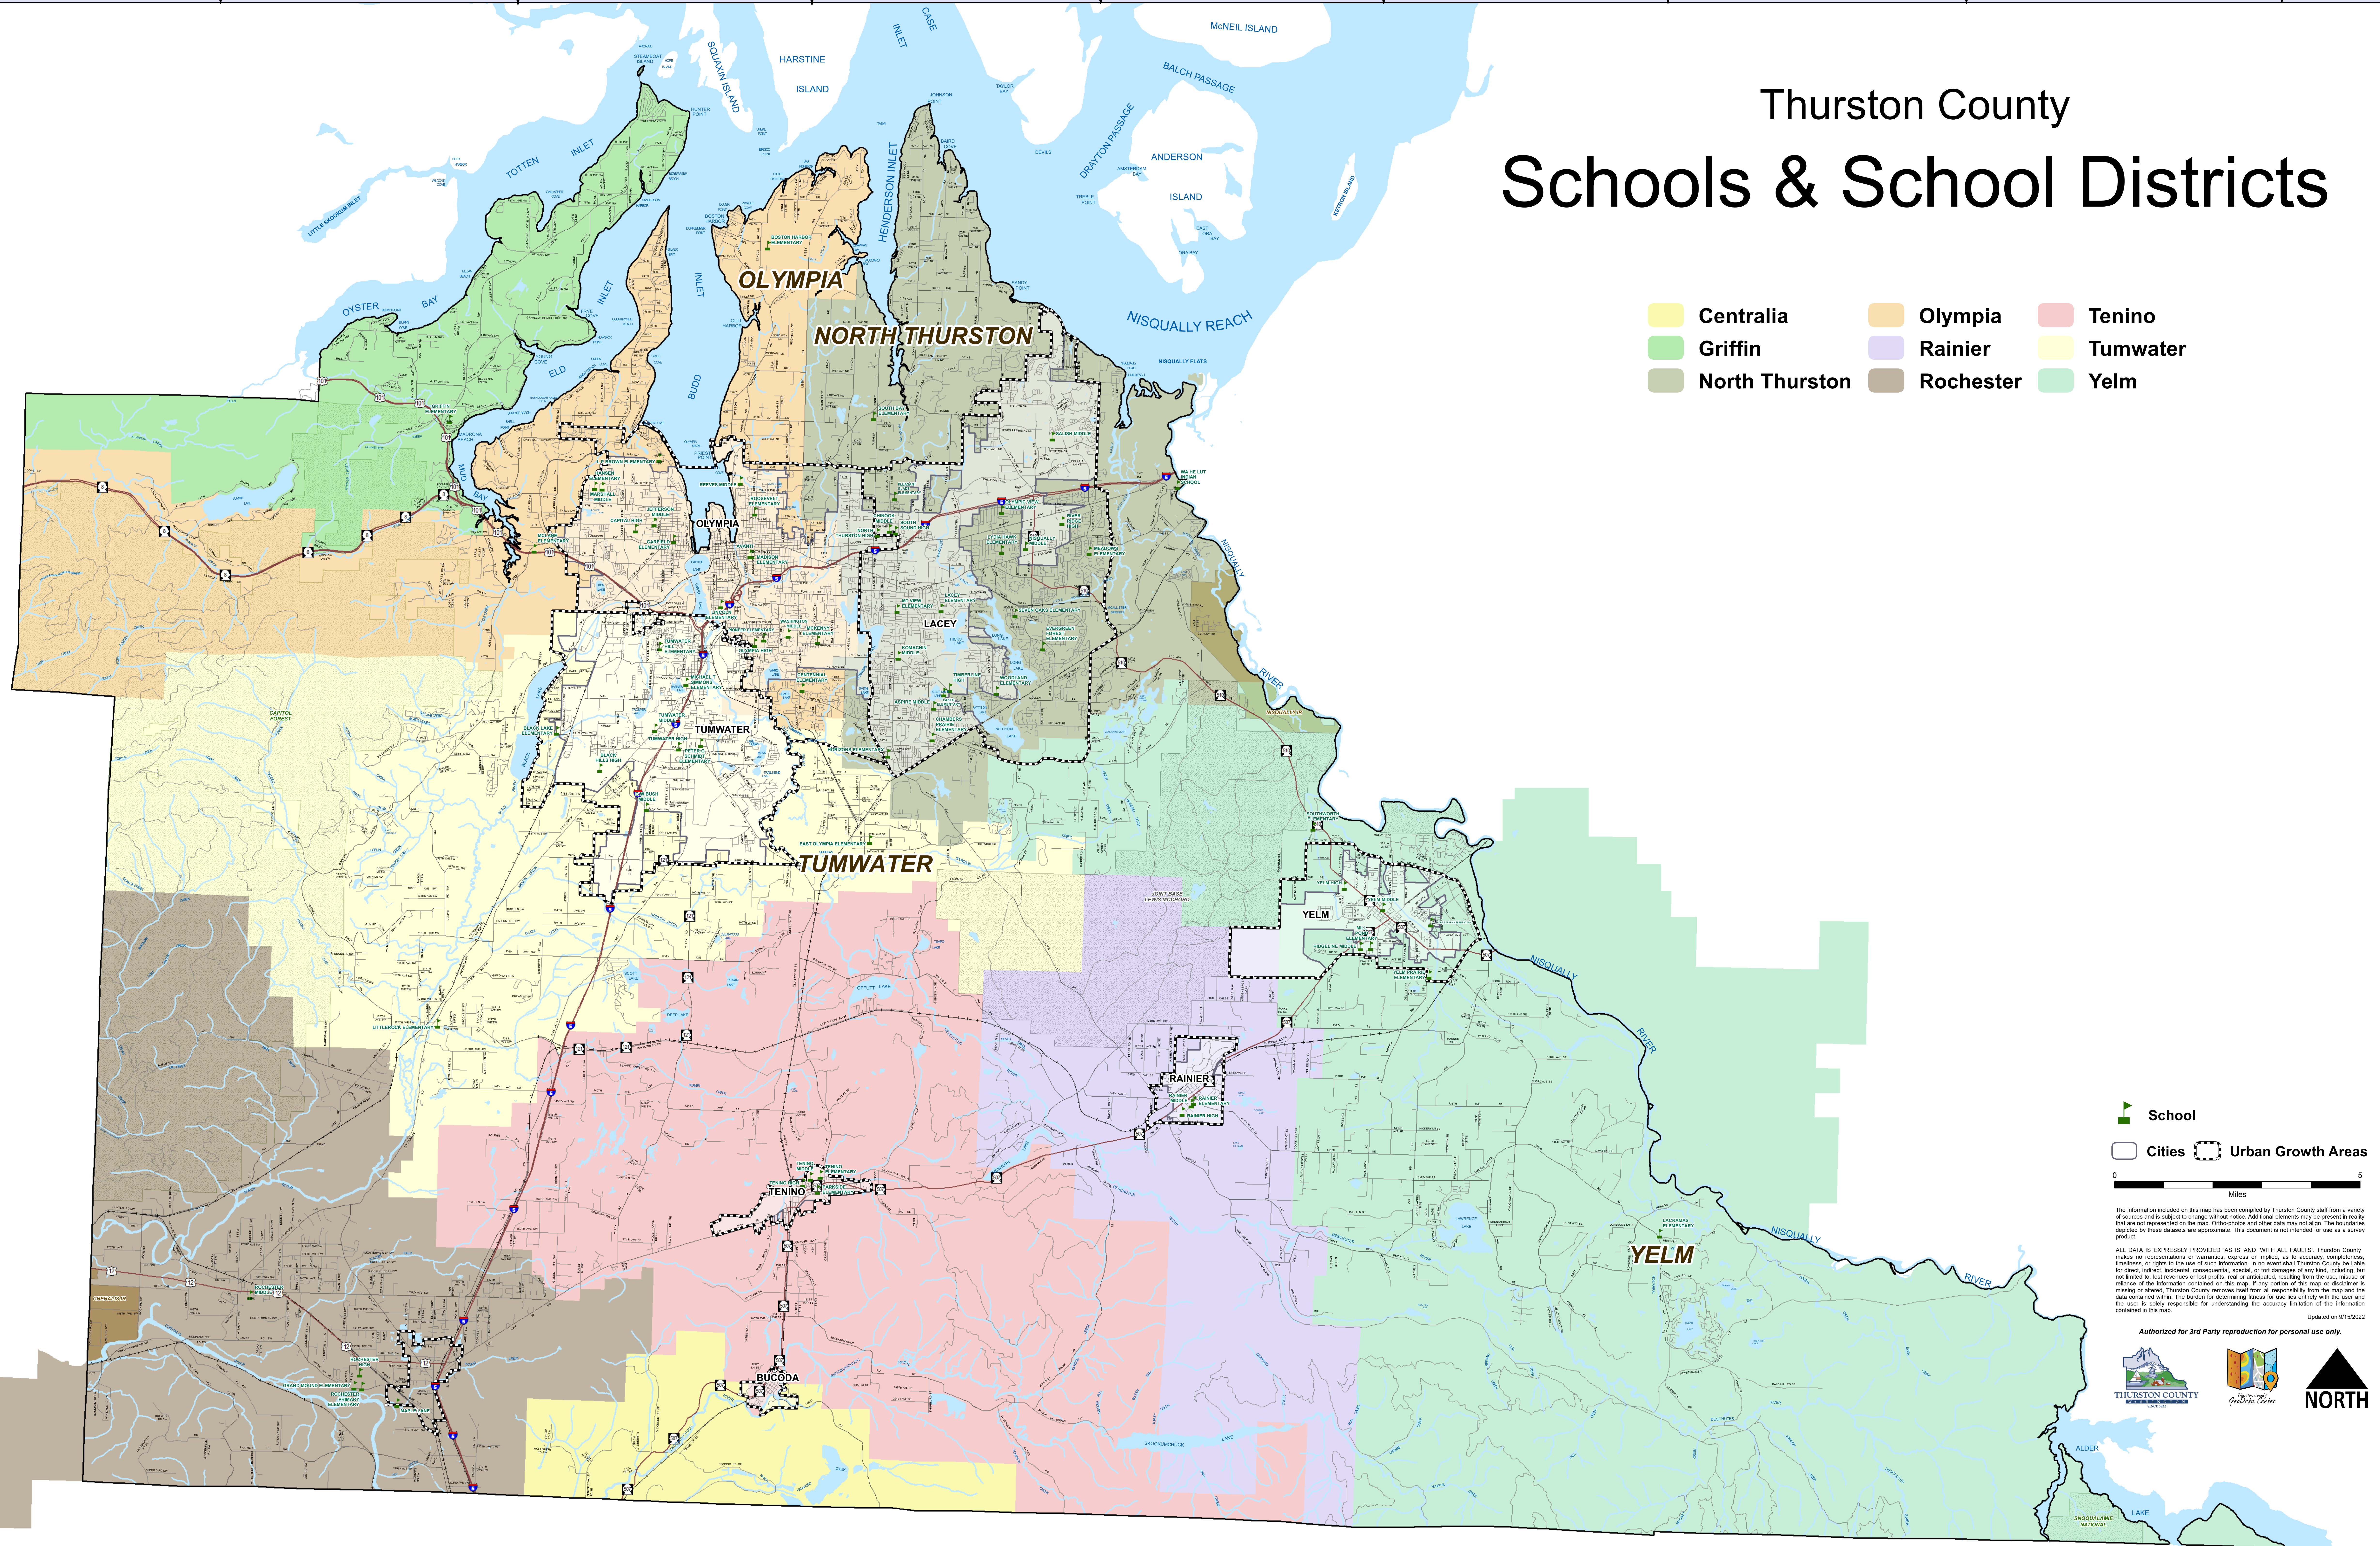

Thurston County Schools & School Districts

Centralia	Olympia	Tenino
Griffin	Rainier	Tumwater
North Thurston	Rochester	Yelm

School

Cities Urban Growth Areas

0 5
Miles

Authorized for 3rd Party reproduction for personal use only.