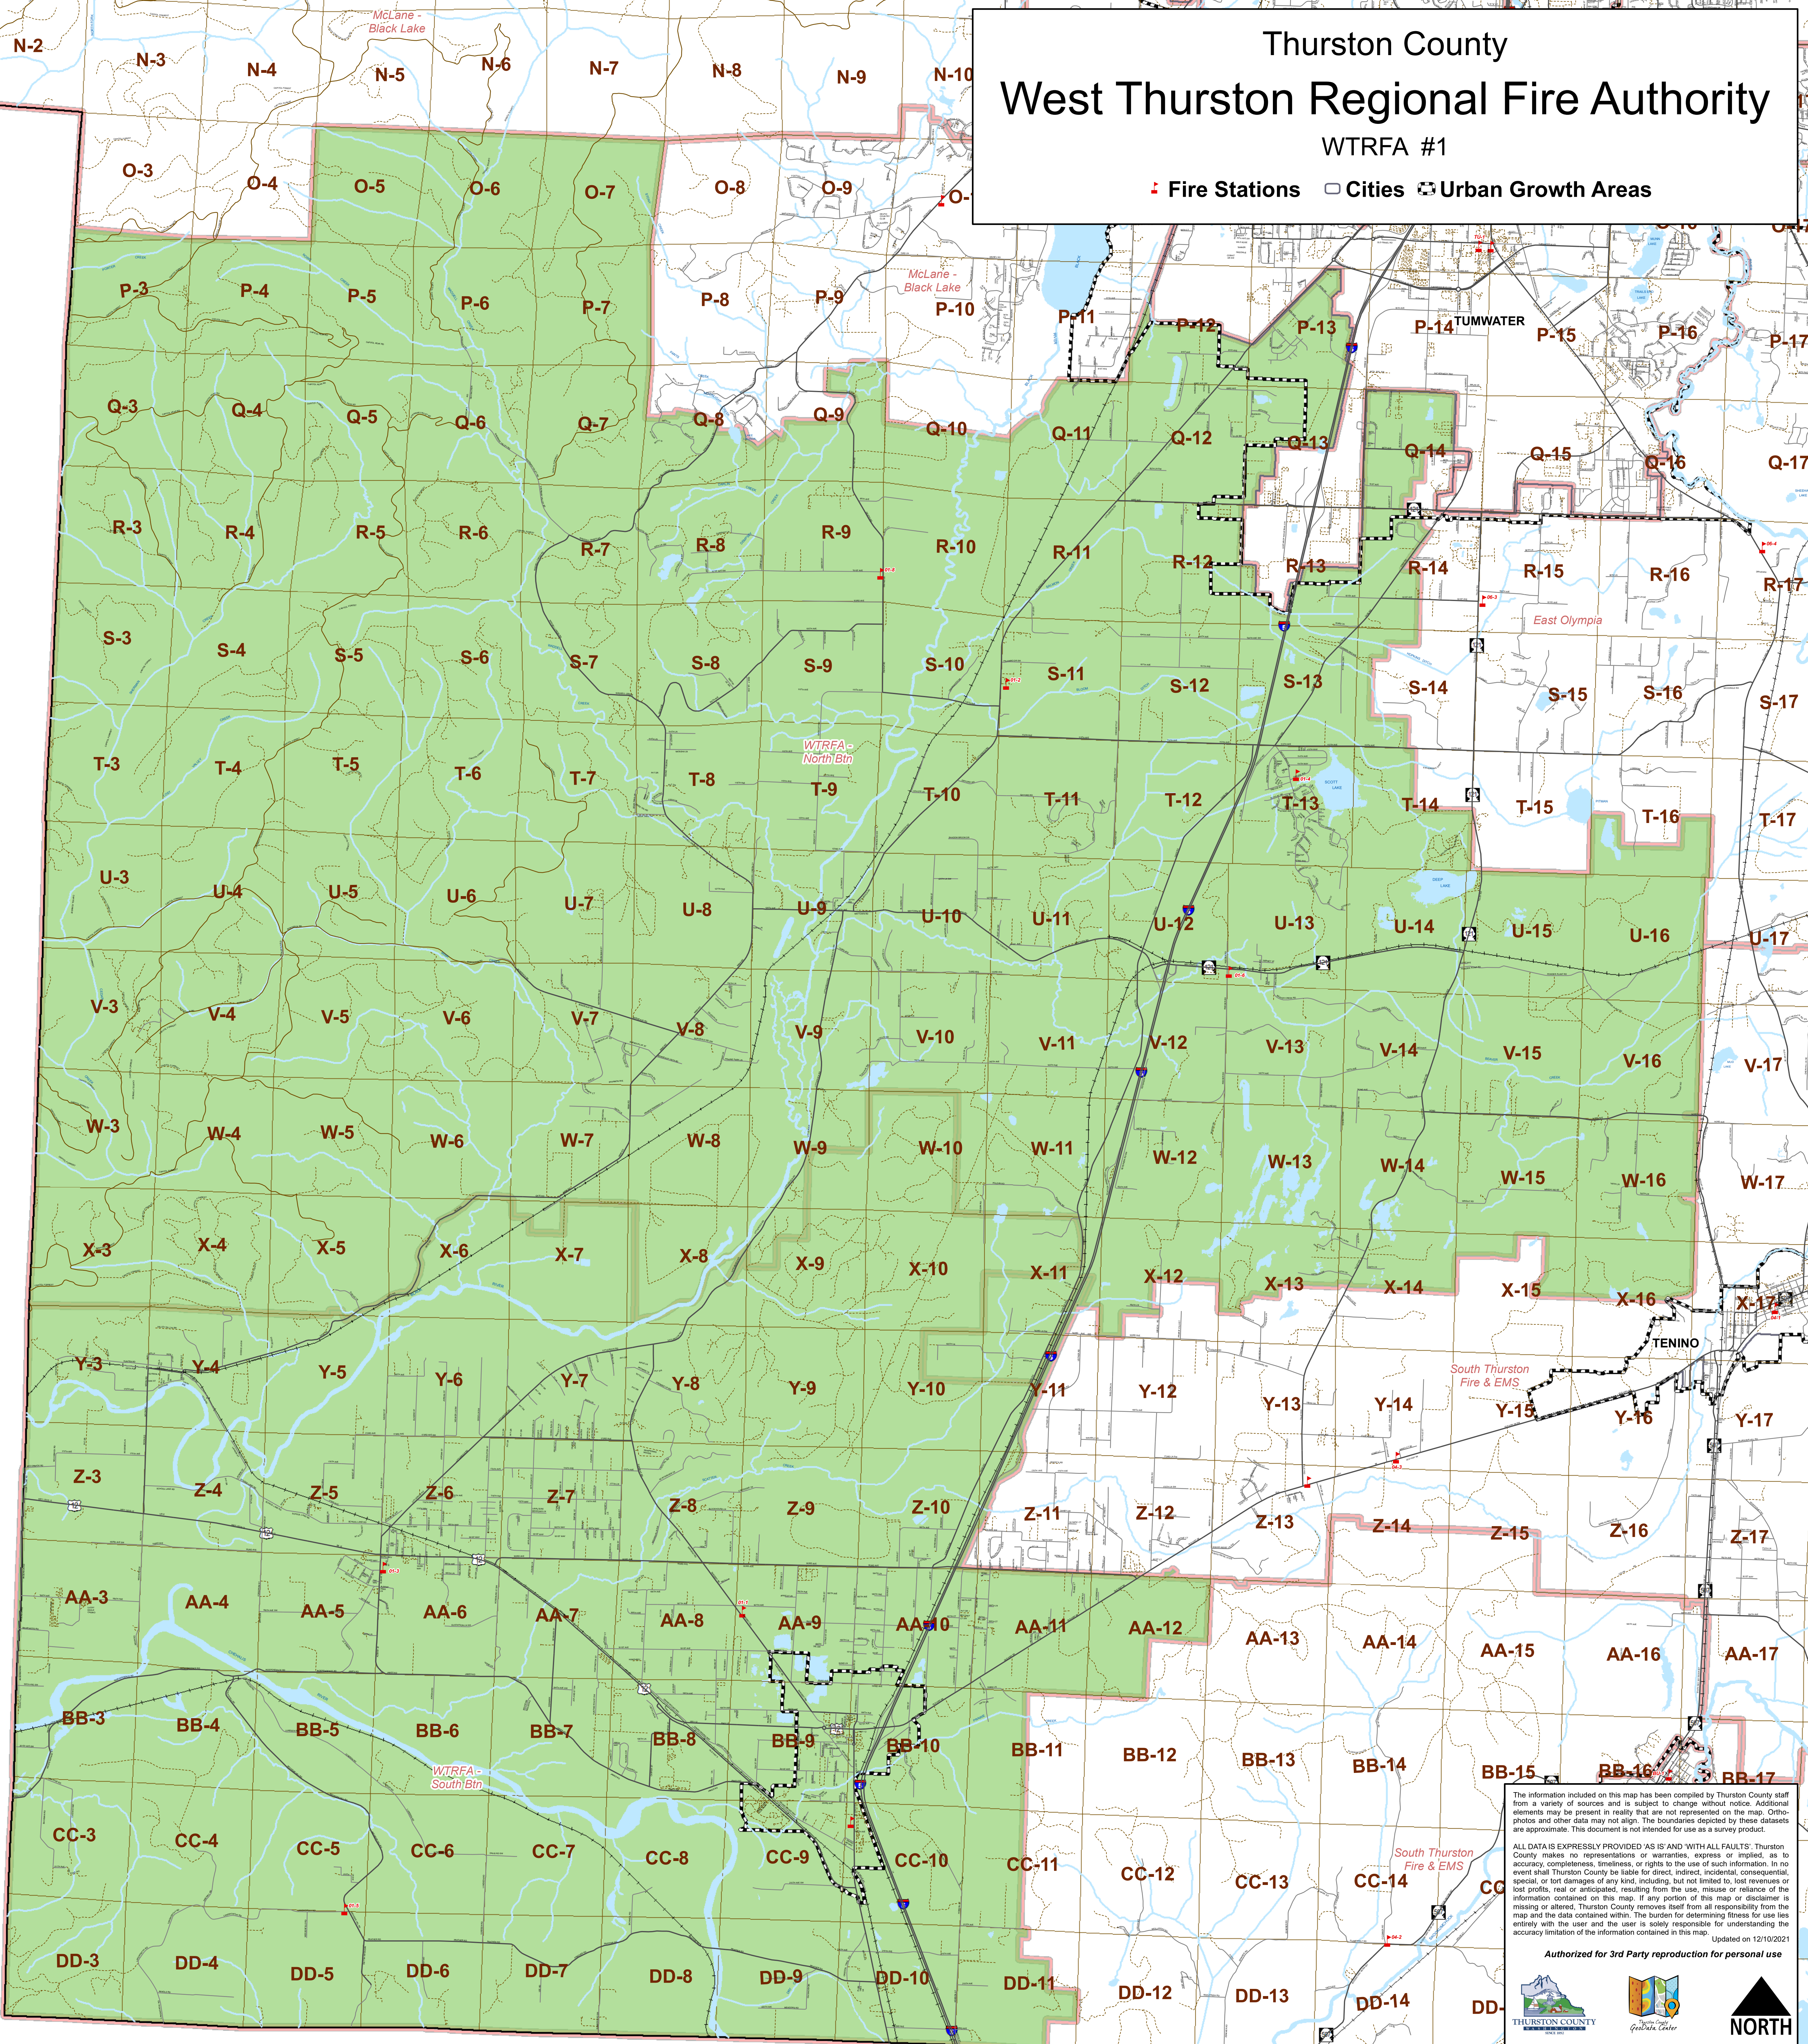

Thurston County West Thurston Regional Fire Authority

WTRFA #1

Fire Stations   Cities   Urban Growth Areas

Authorized for 3rd Party reproduction for personal use