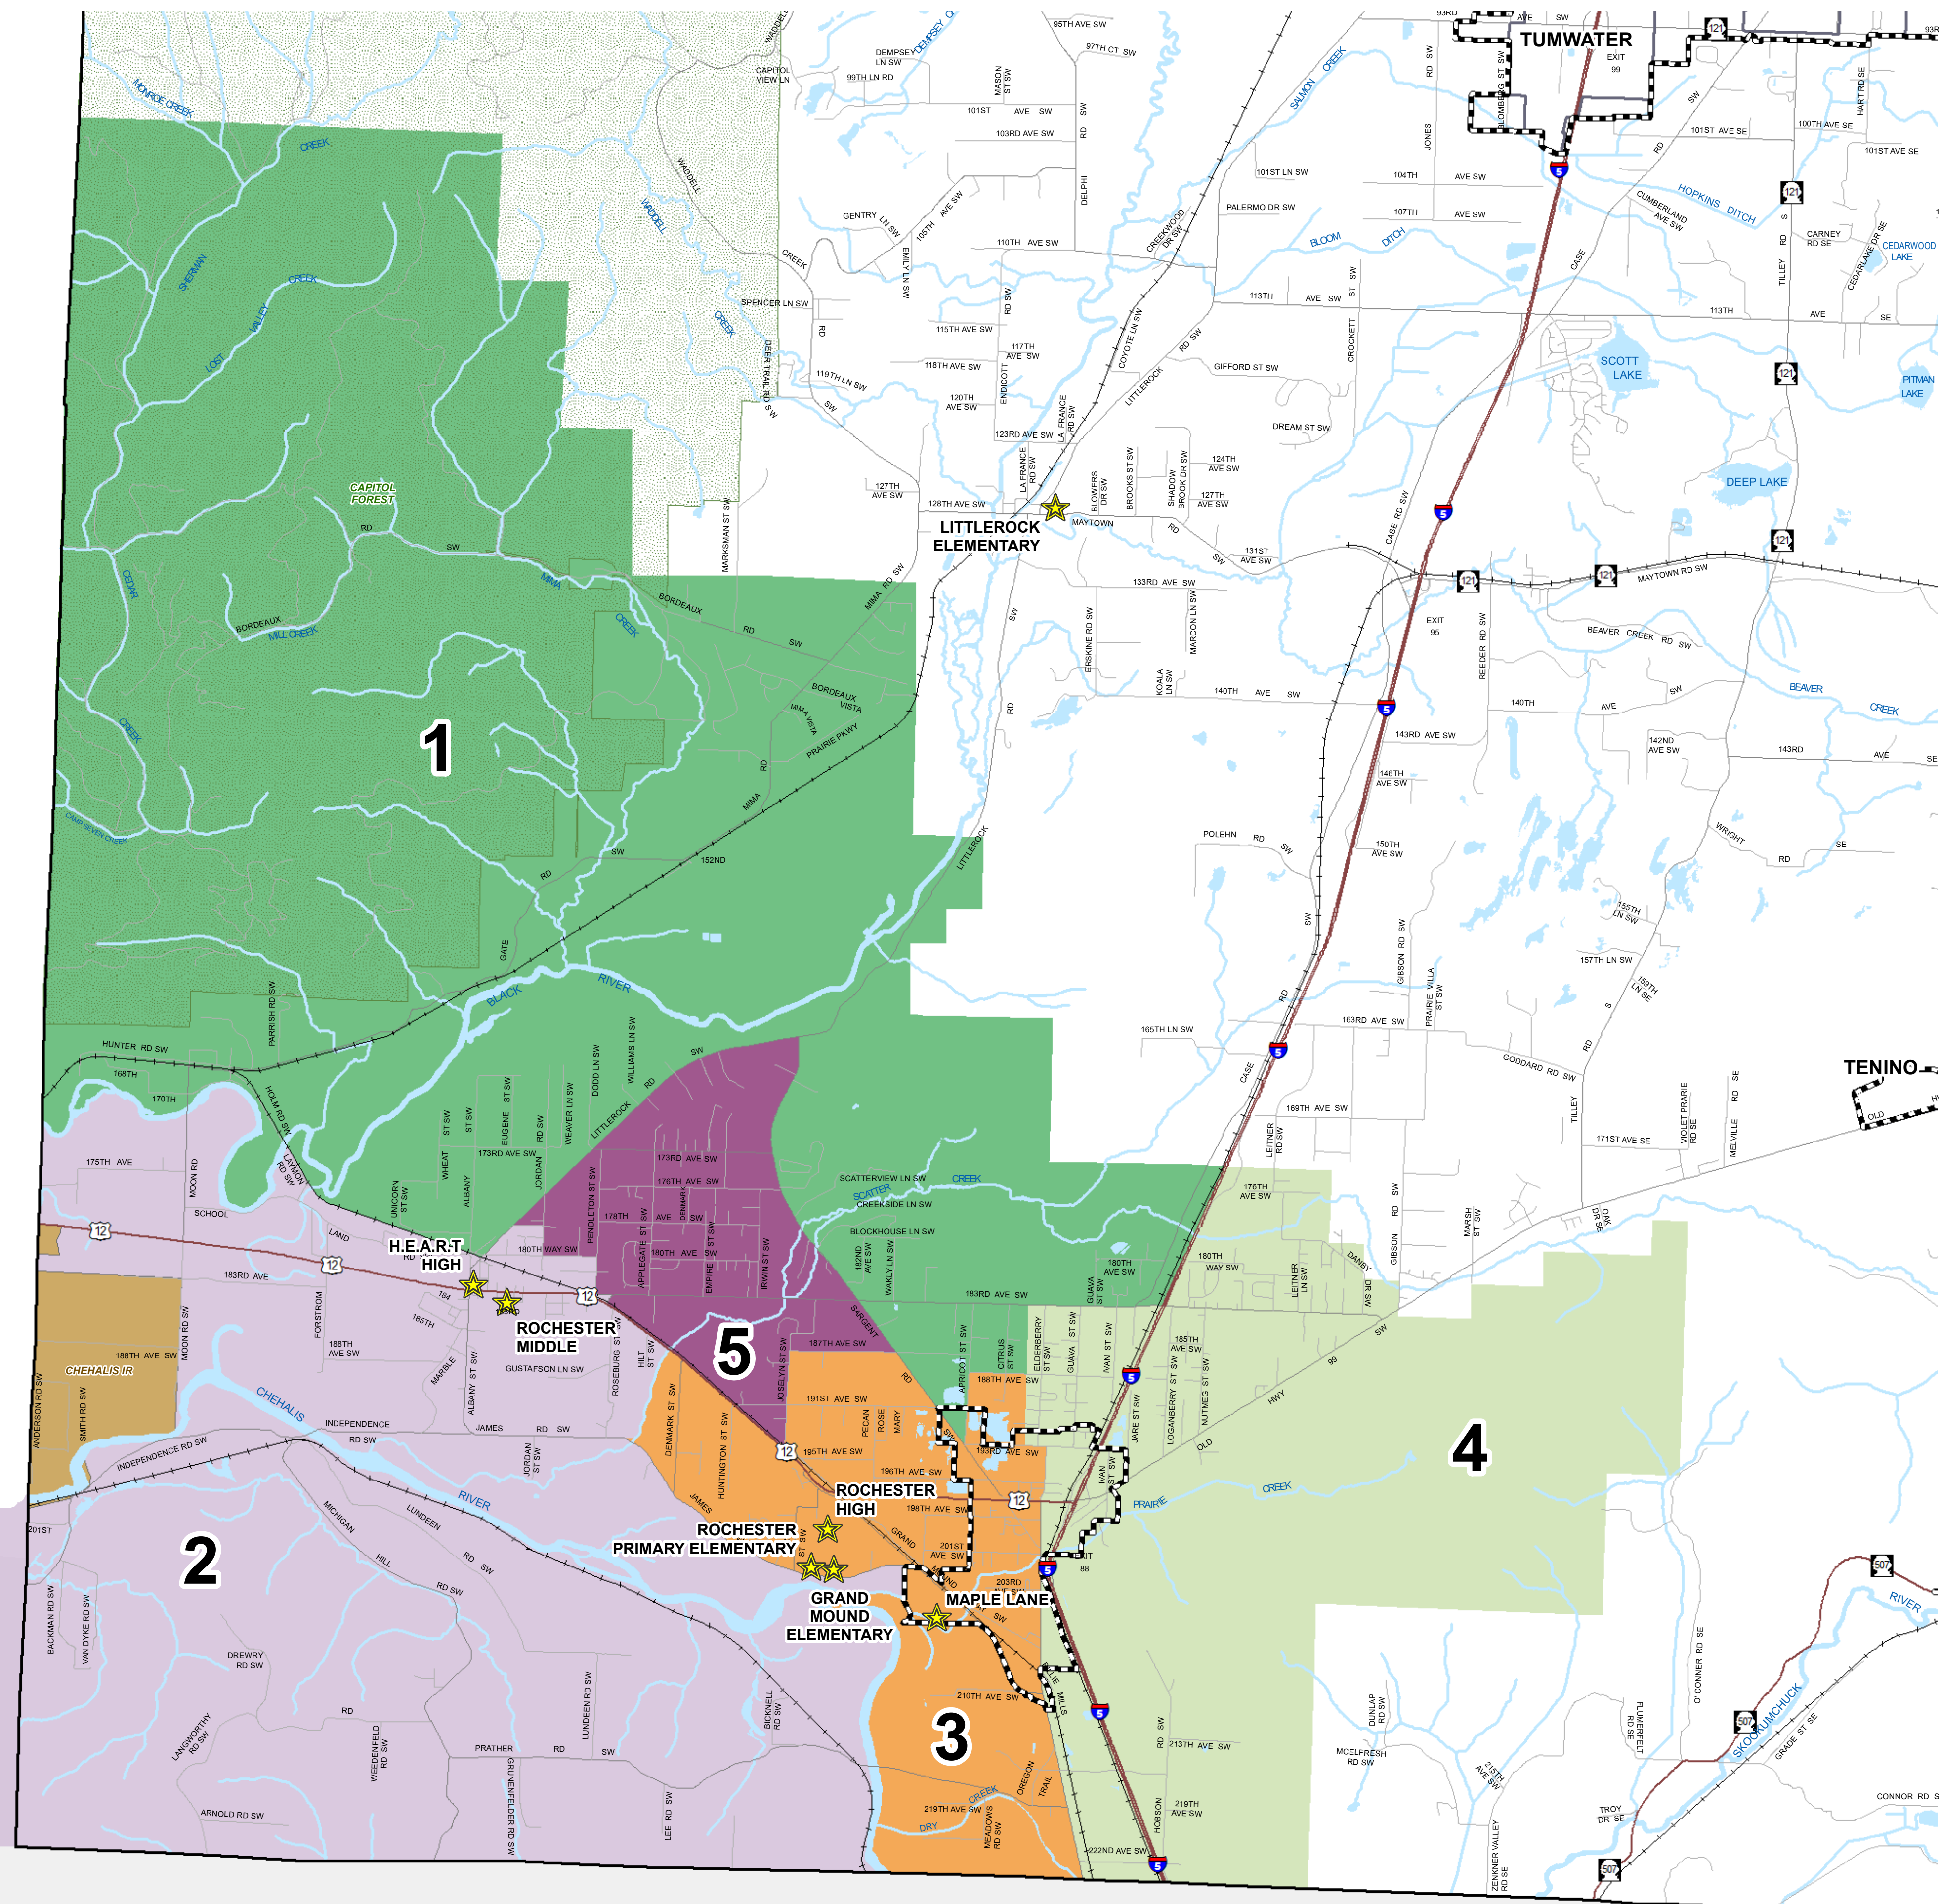

Thurston County Rochester School District and Director Districts

- ★ Schools
- Director District 1
- Director District 2
- Director District 3
- Director District 4
- Director District 5

Updated on 9/23/2022

Authorized for 3rd Party reproduction for personal use only.

☐ Cities ☐ Urban Growth Areas

Grays Harbor
County

Lewis County