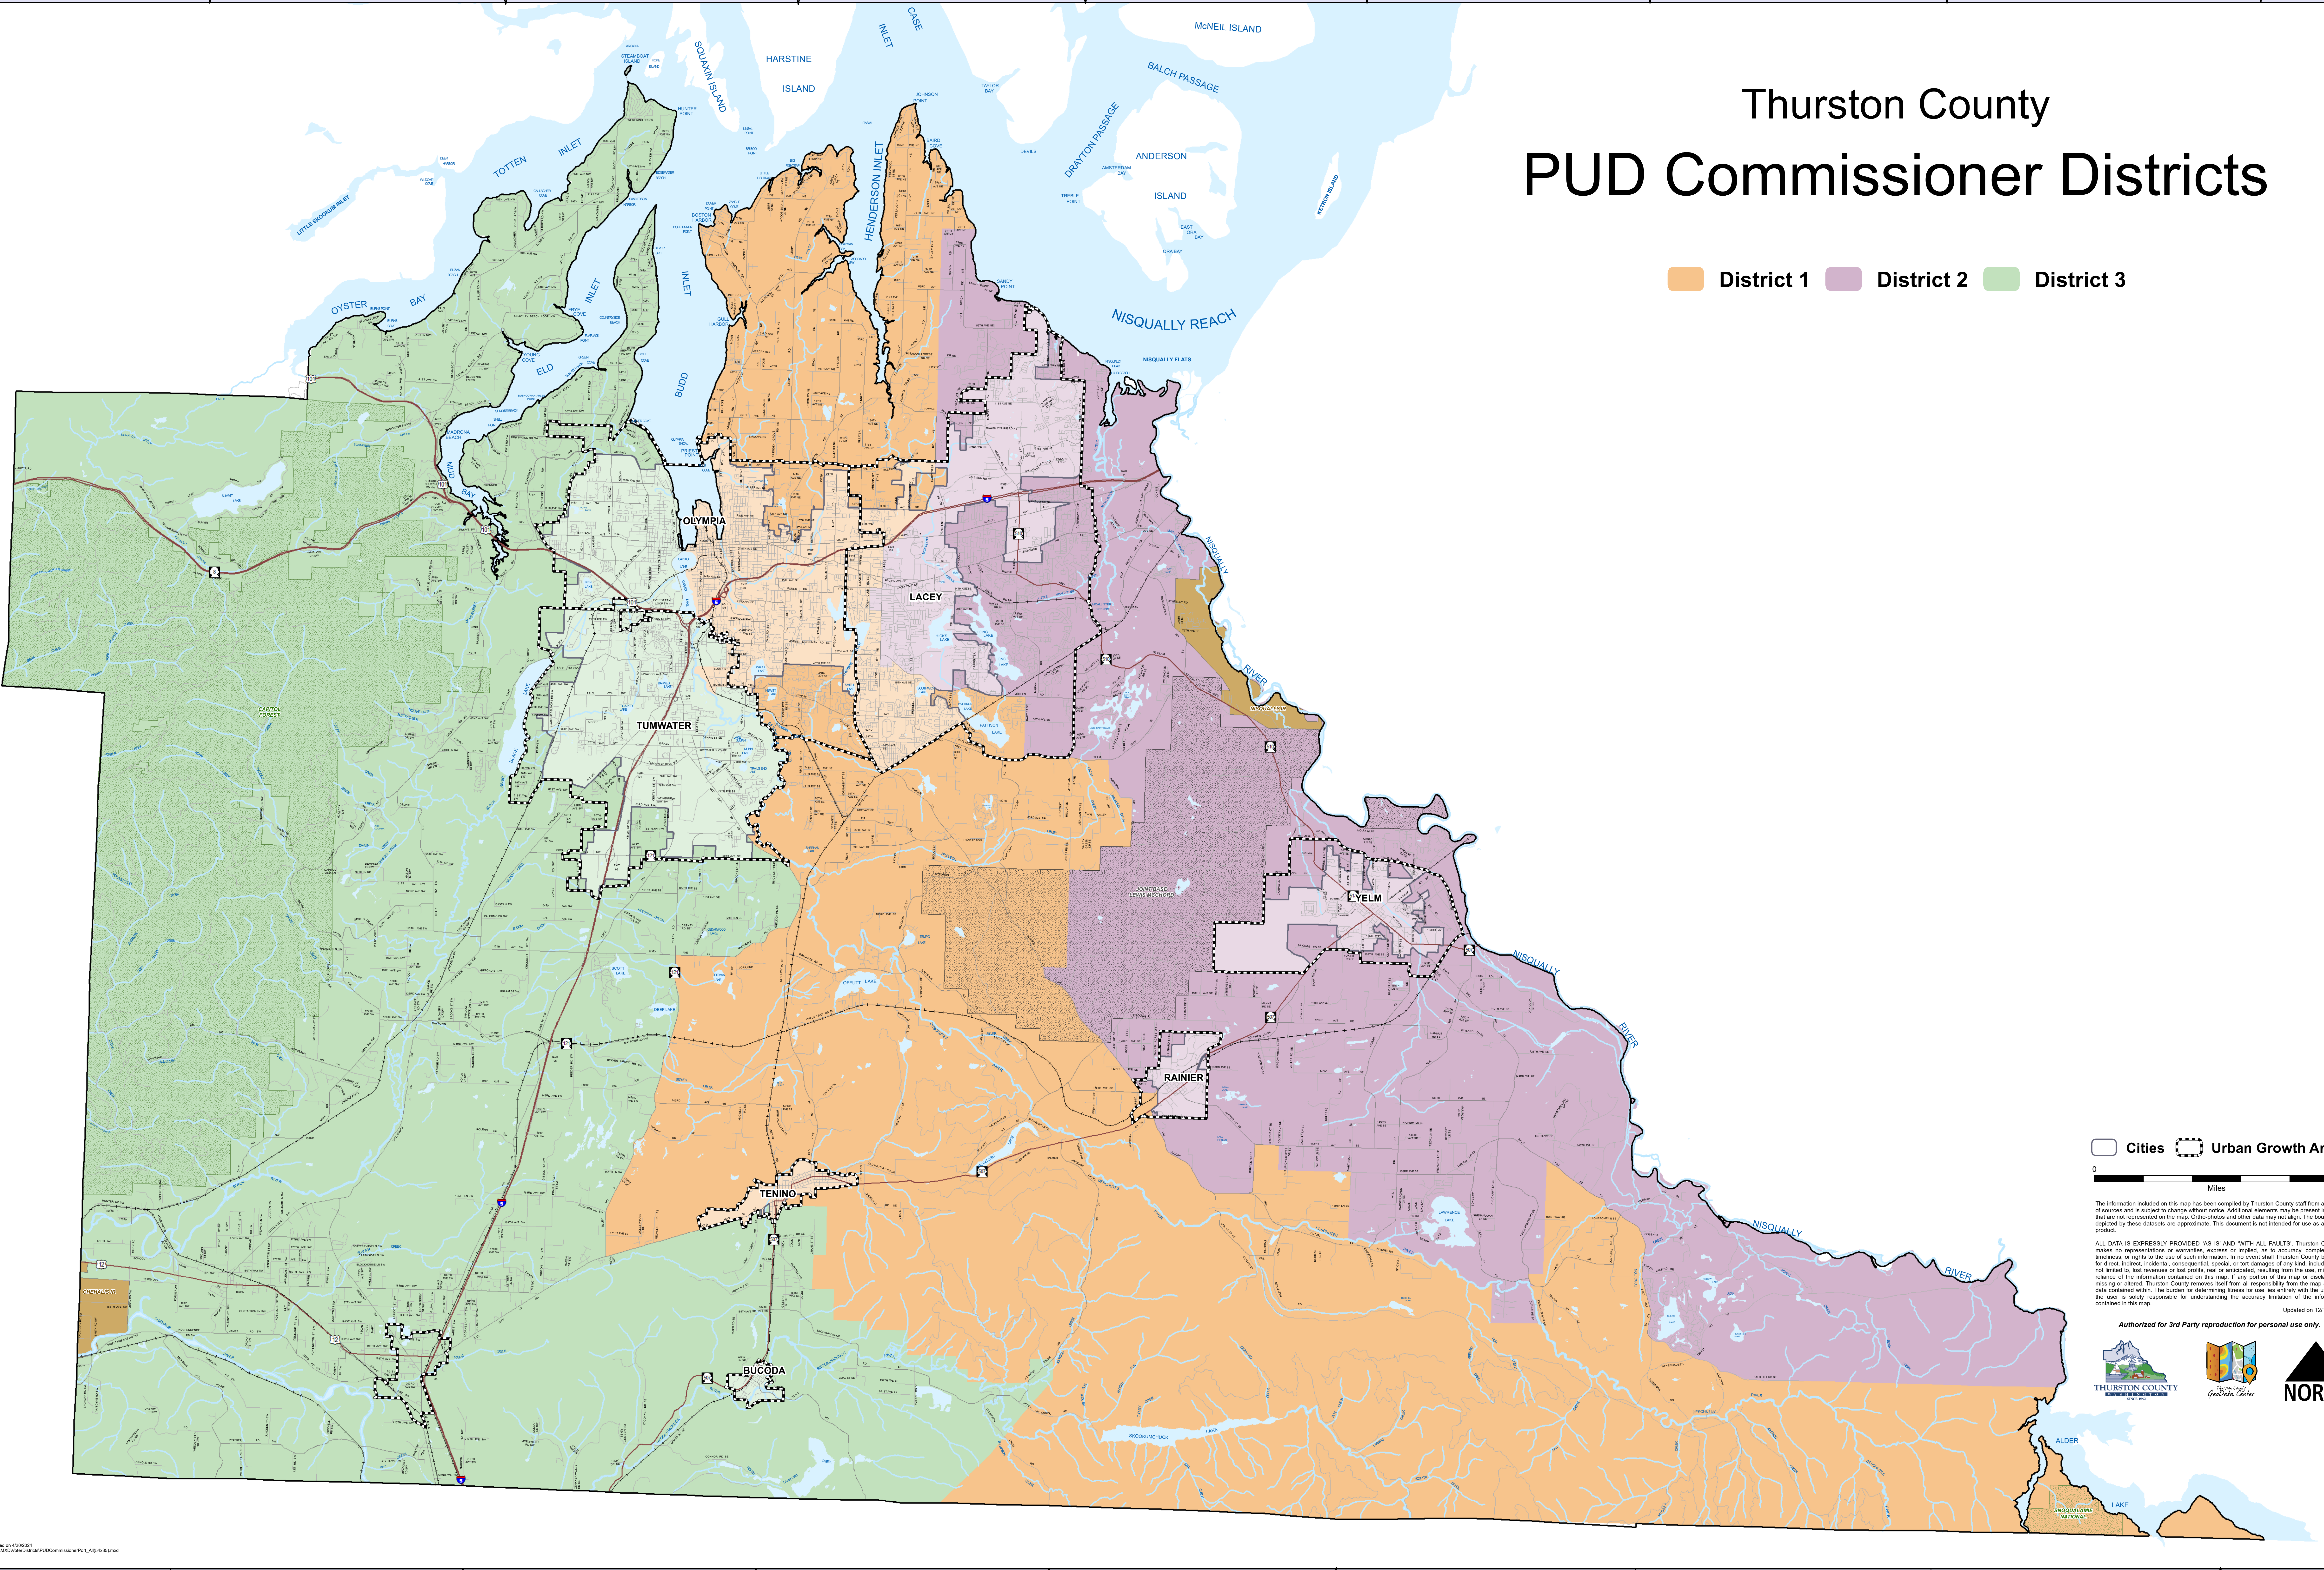

Thurston County PUD Commissioner Districts

District 1 District 2 District 3

Cities Urban Growth Areas