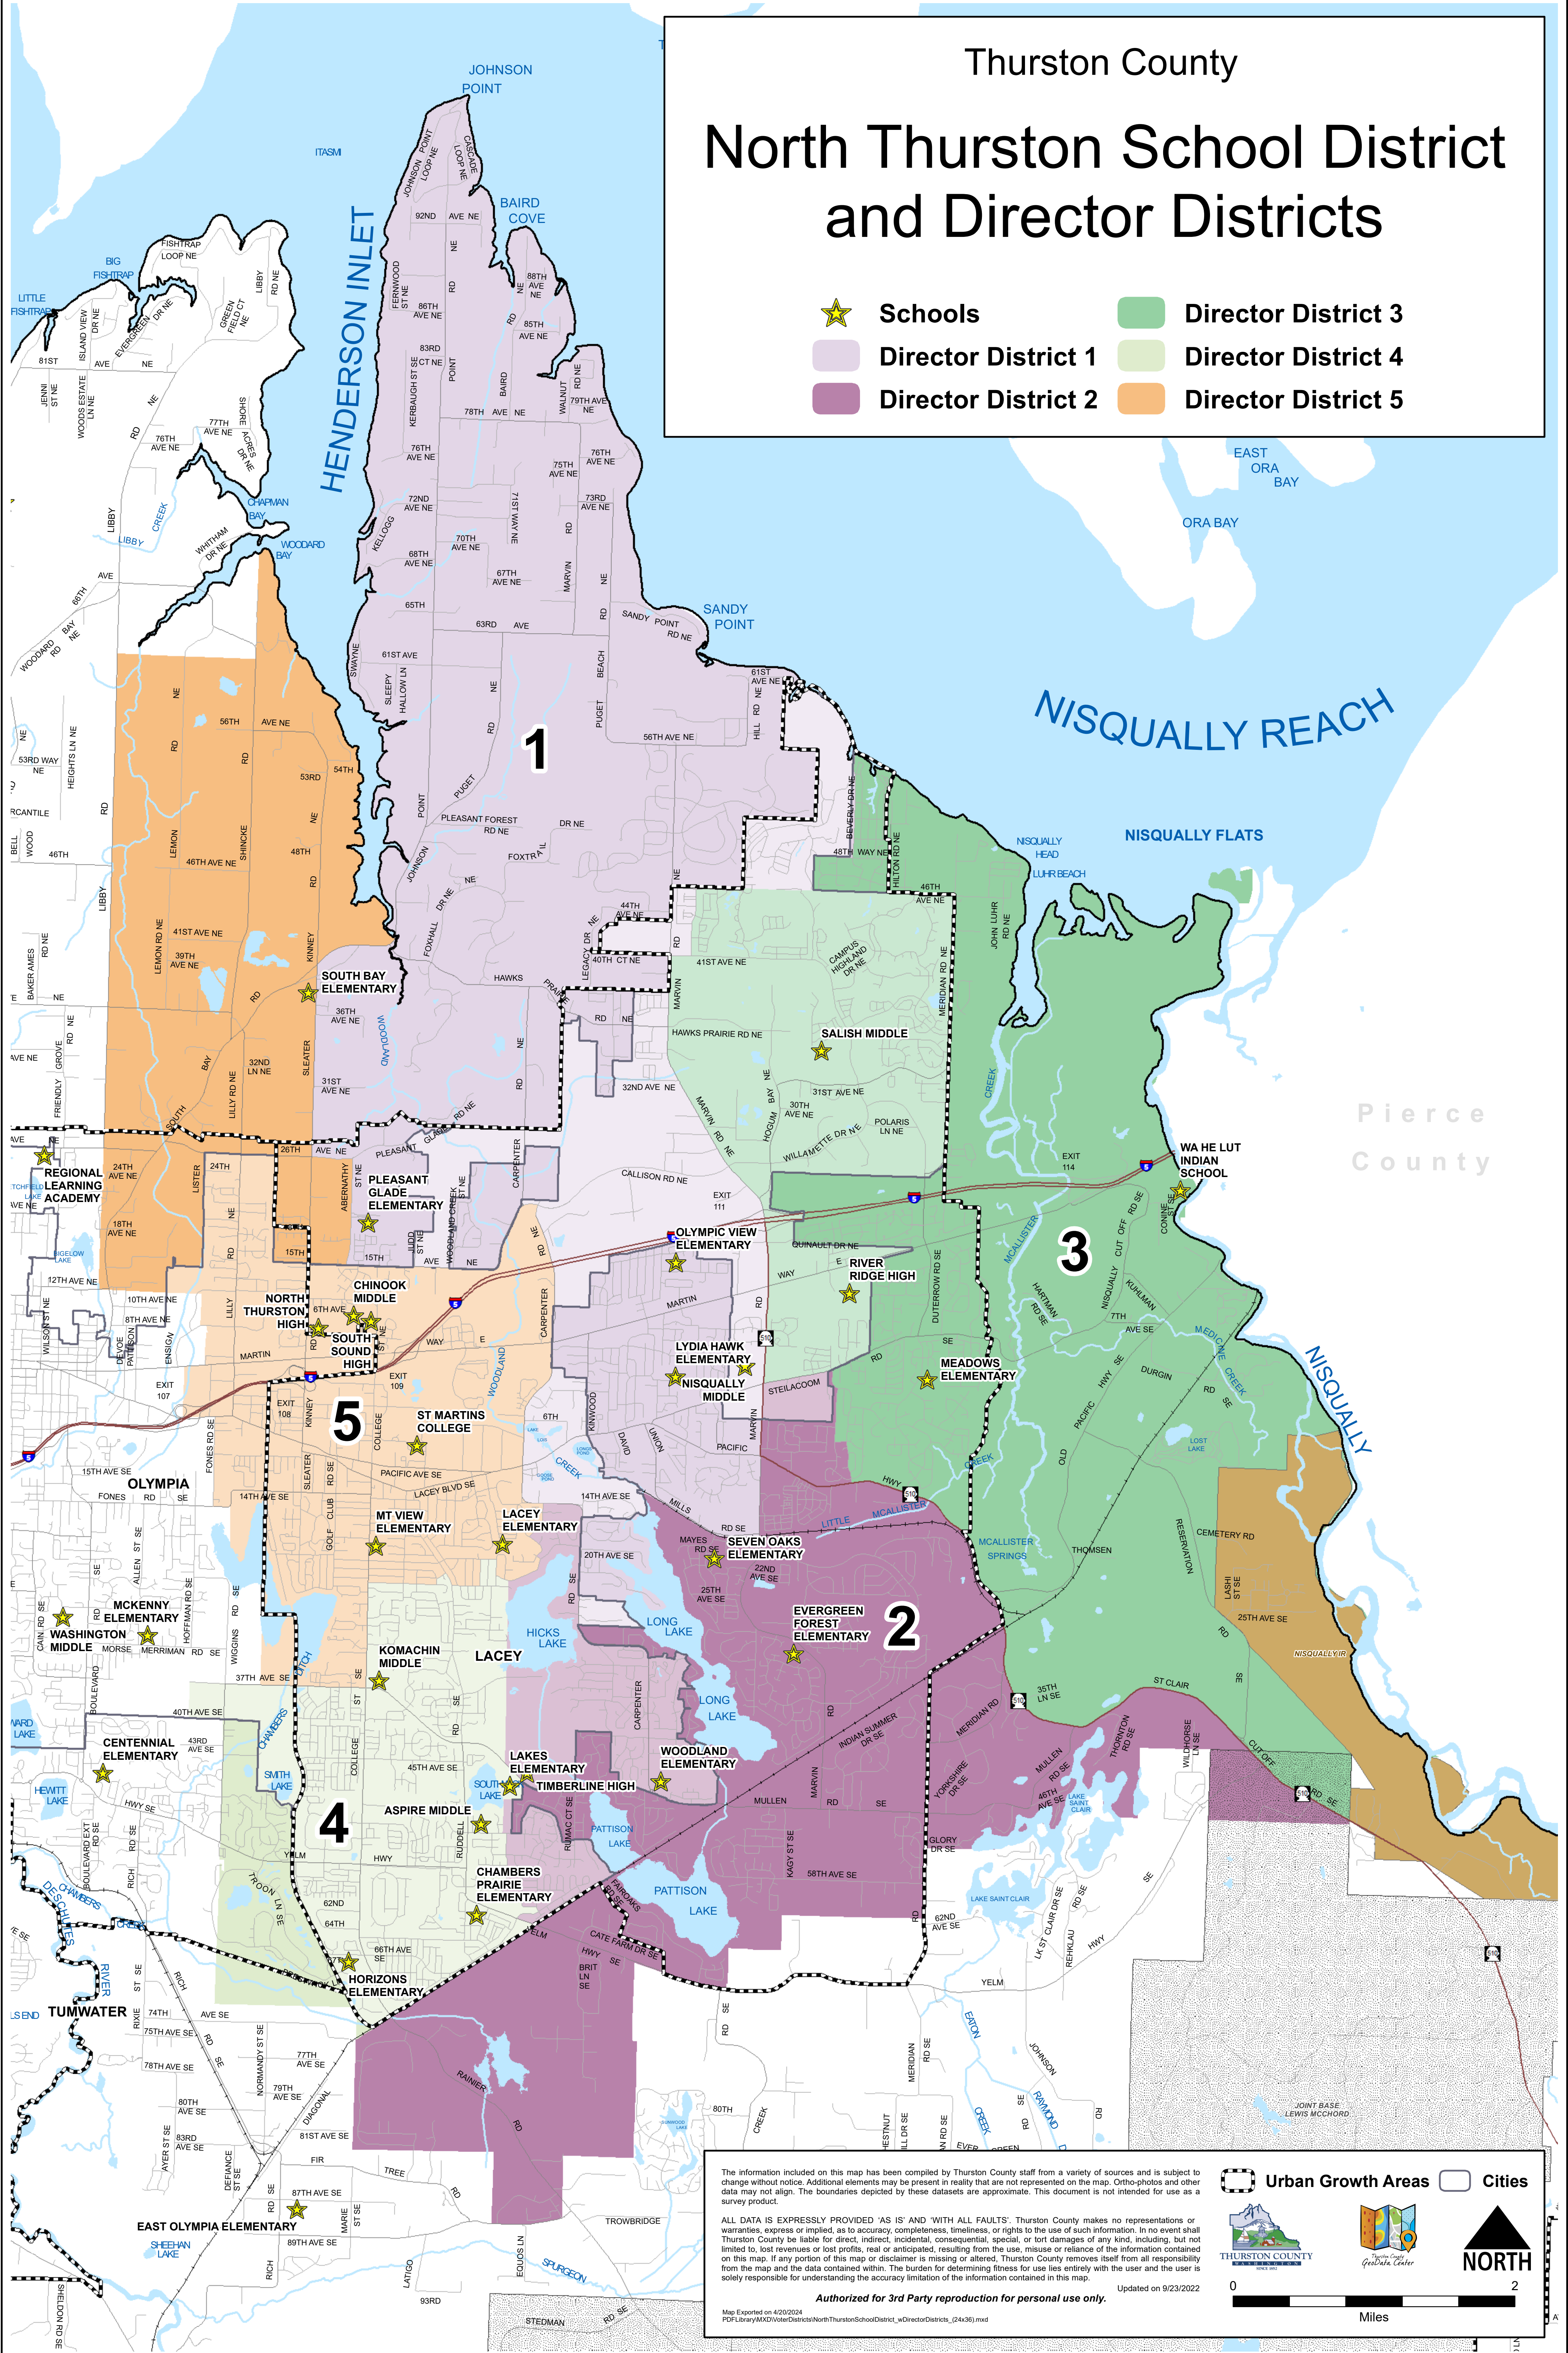

Thurston County

North Thurston School District and Director Districts

- ★ Schools
- Director District 1
- Director District 2
- Director District 3
- Director District 4
- Director District 5

The information included on this map has been compiled by Thurston County staff from a variety of sources and is subject to change without notice. Additional elements may be present in reality that are not represented on the map. Ortho-photos and other data may not align. The boundaries depicted by these datasets are approximate. This document is not intended for use as a survey product.

ALL DATA IS EXPRESSLY PROVIDED 'AS IS' AND 'WITH ALL FAULTS'. Thurston County makes no representations or warranties, express or implied, as to accuracy, completeness, timeliness, or rights to the use of such information. In no event shall Thurston County be liable for direct, indirect, incidental, consequential, special, or tort damages of any kind, including, but not limited to, lost revenues or lost profits, real or anticipated, resulting from the use, misuse or reliance of the information contained on this map. If any portion of this map or disclaimer is missing or altered, Thurston County removes itself from all responsibility from the map and the data contained within. The burden for determining fitness for use lies entirely with the user and the user is solely responsible for understanding the accuracy limitation of the information contained in this map.

Urban Growth Areas Cities

Thurston County
Pierce County
Geodata Center

NORTH

0 2
Miles