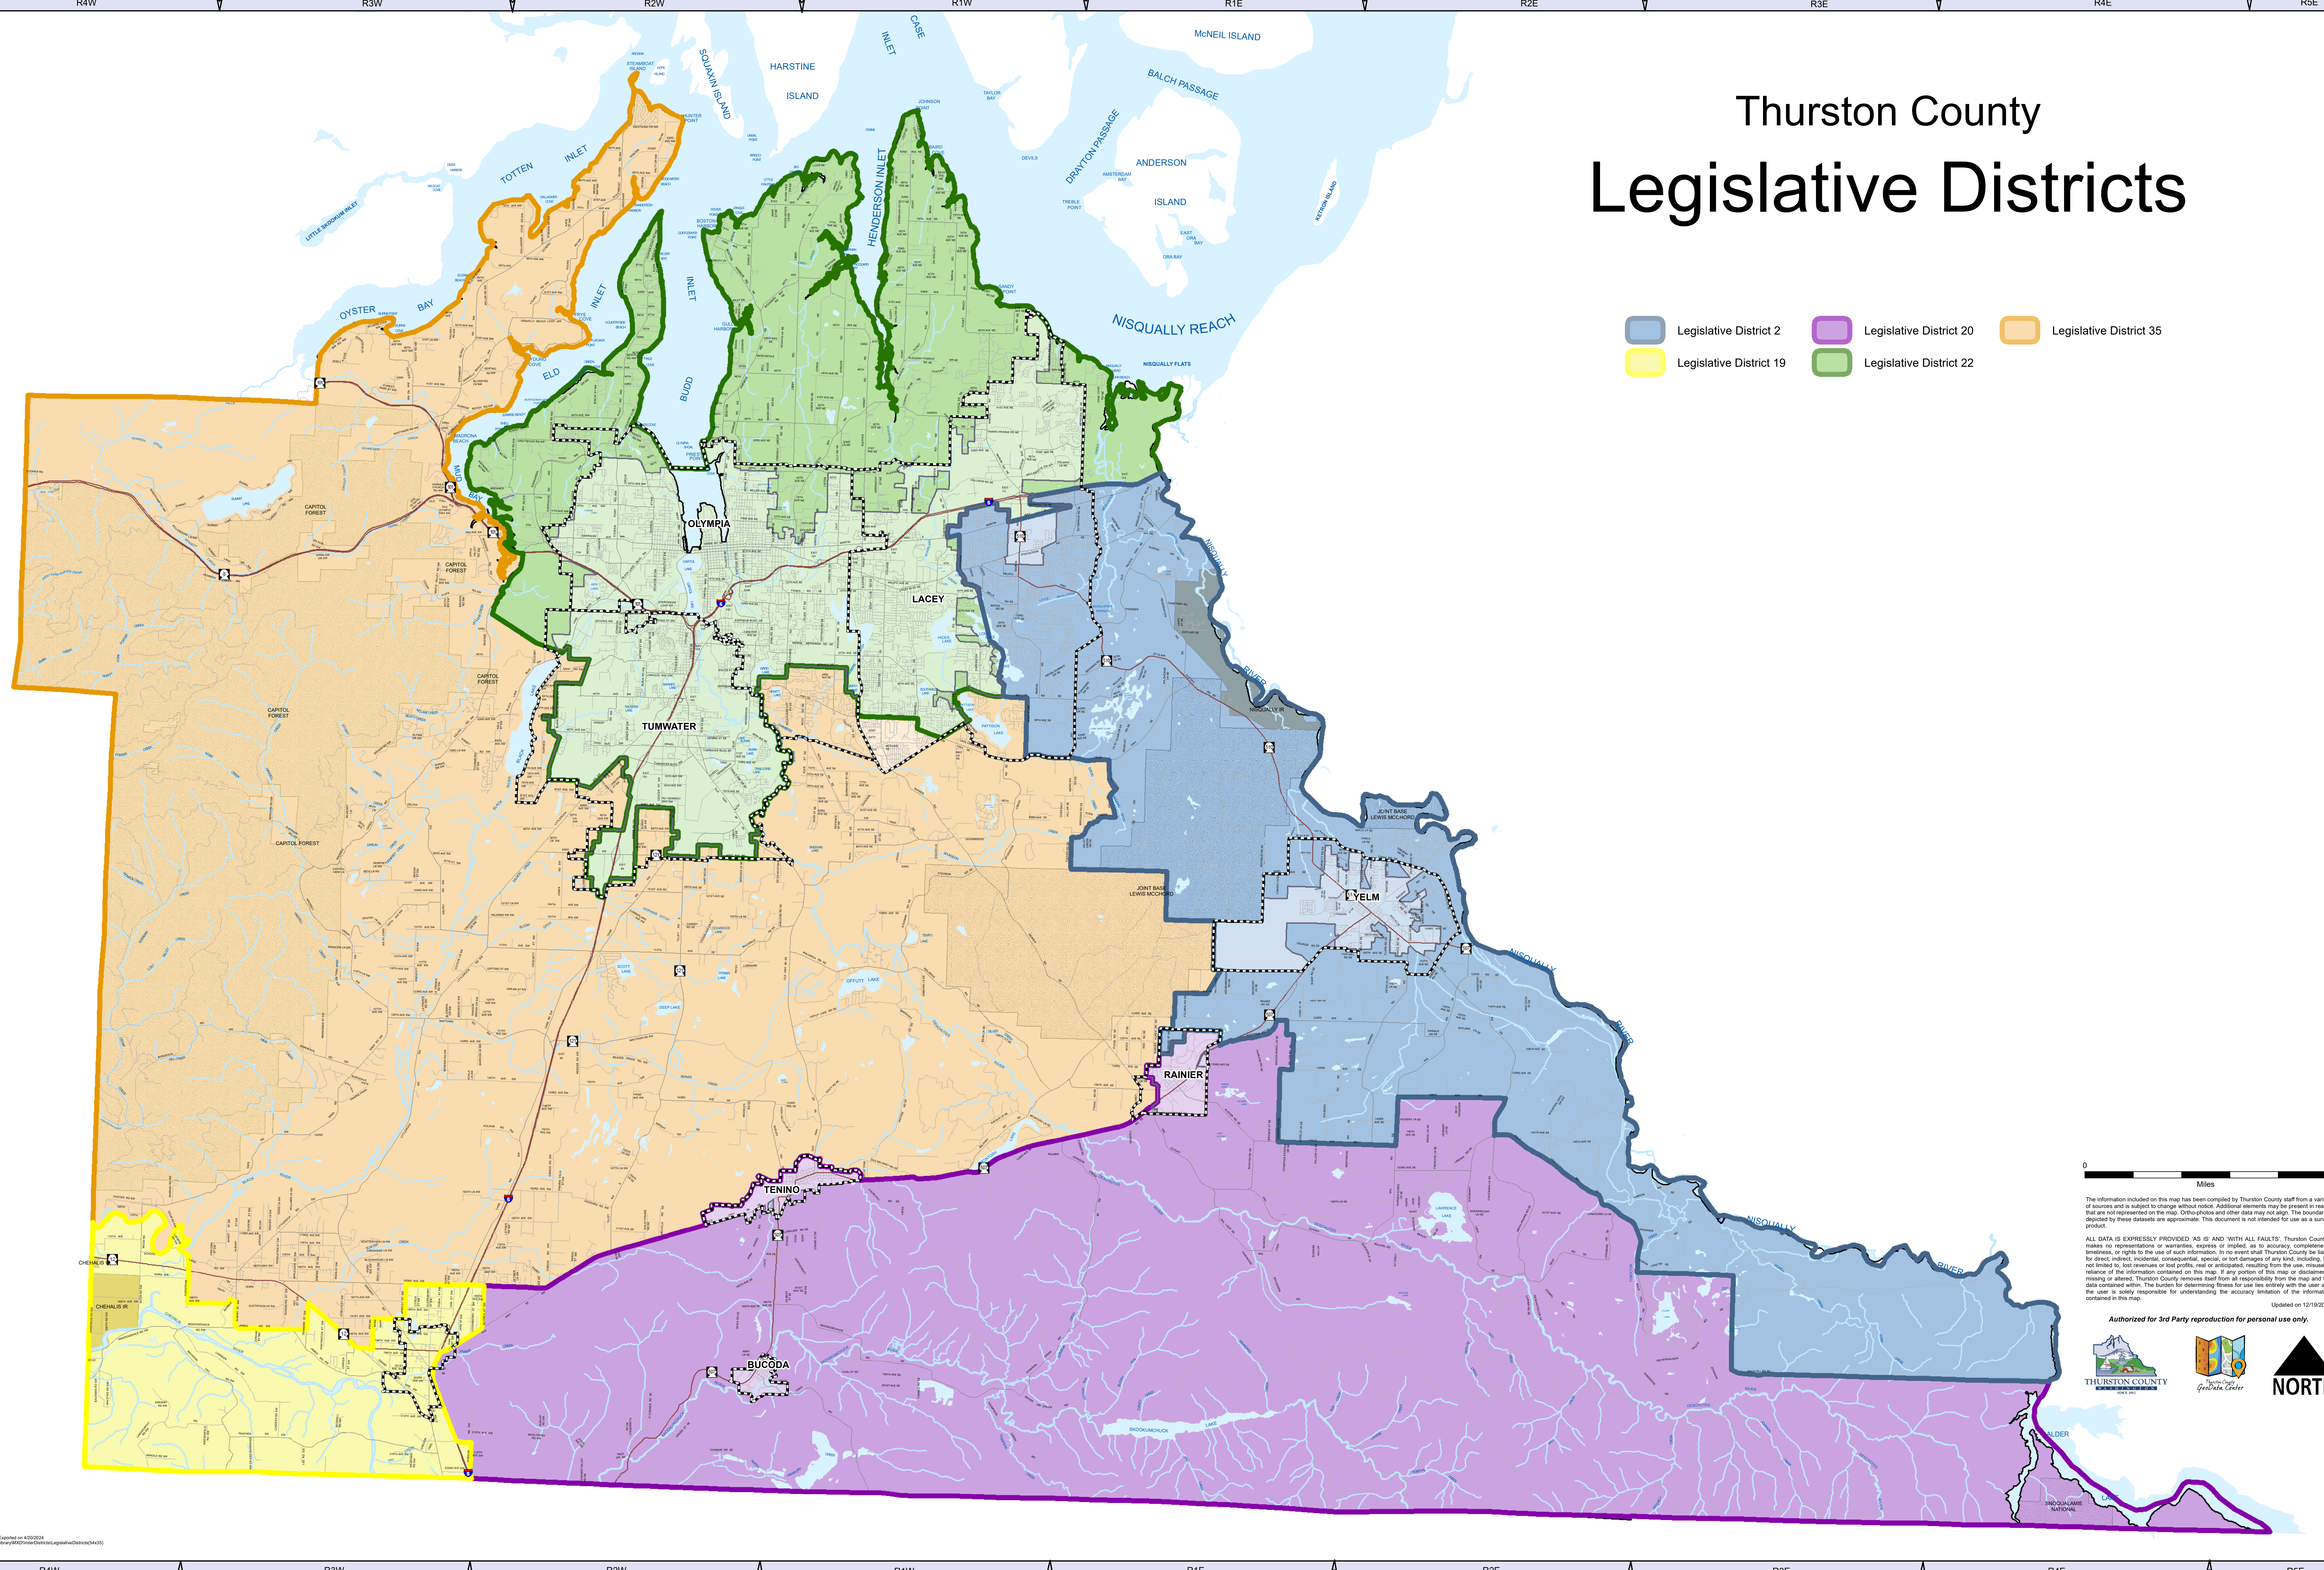

Thurston County Legislative Districts

- Legislative District 2
- Legislative District 19
- Legislative District 20
- Legislative District 22
- Legislative District 35

Updated on 12/19/2023
Authorized for 3rd Party reproduction for personal use only.