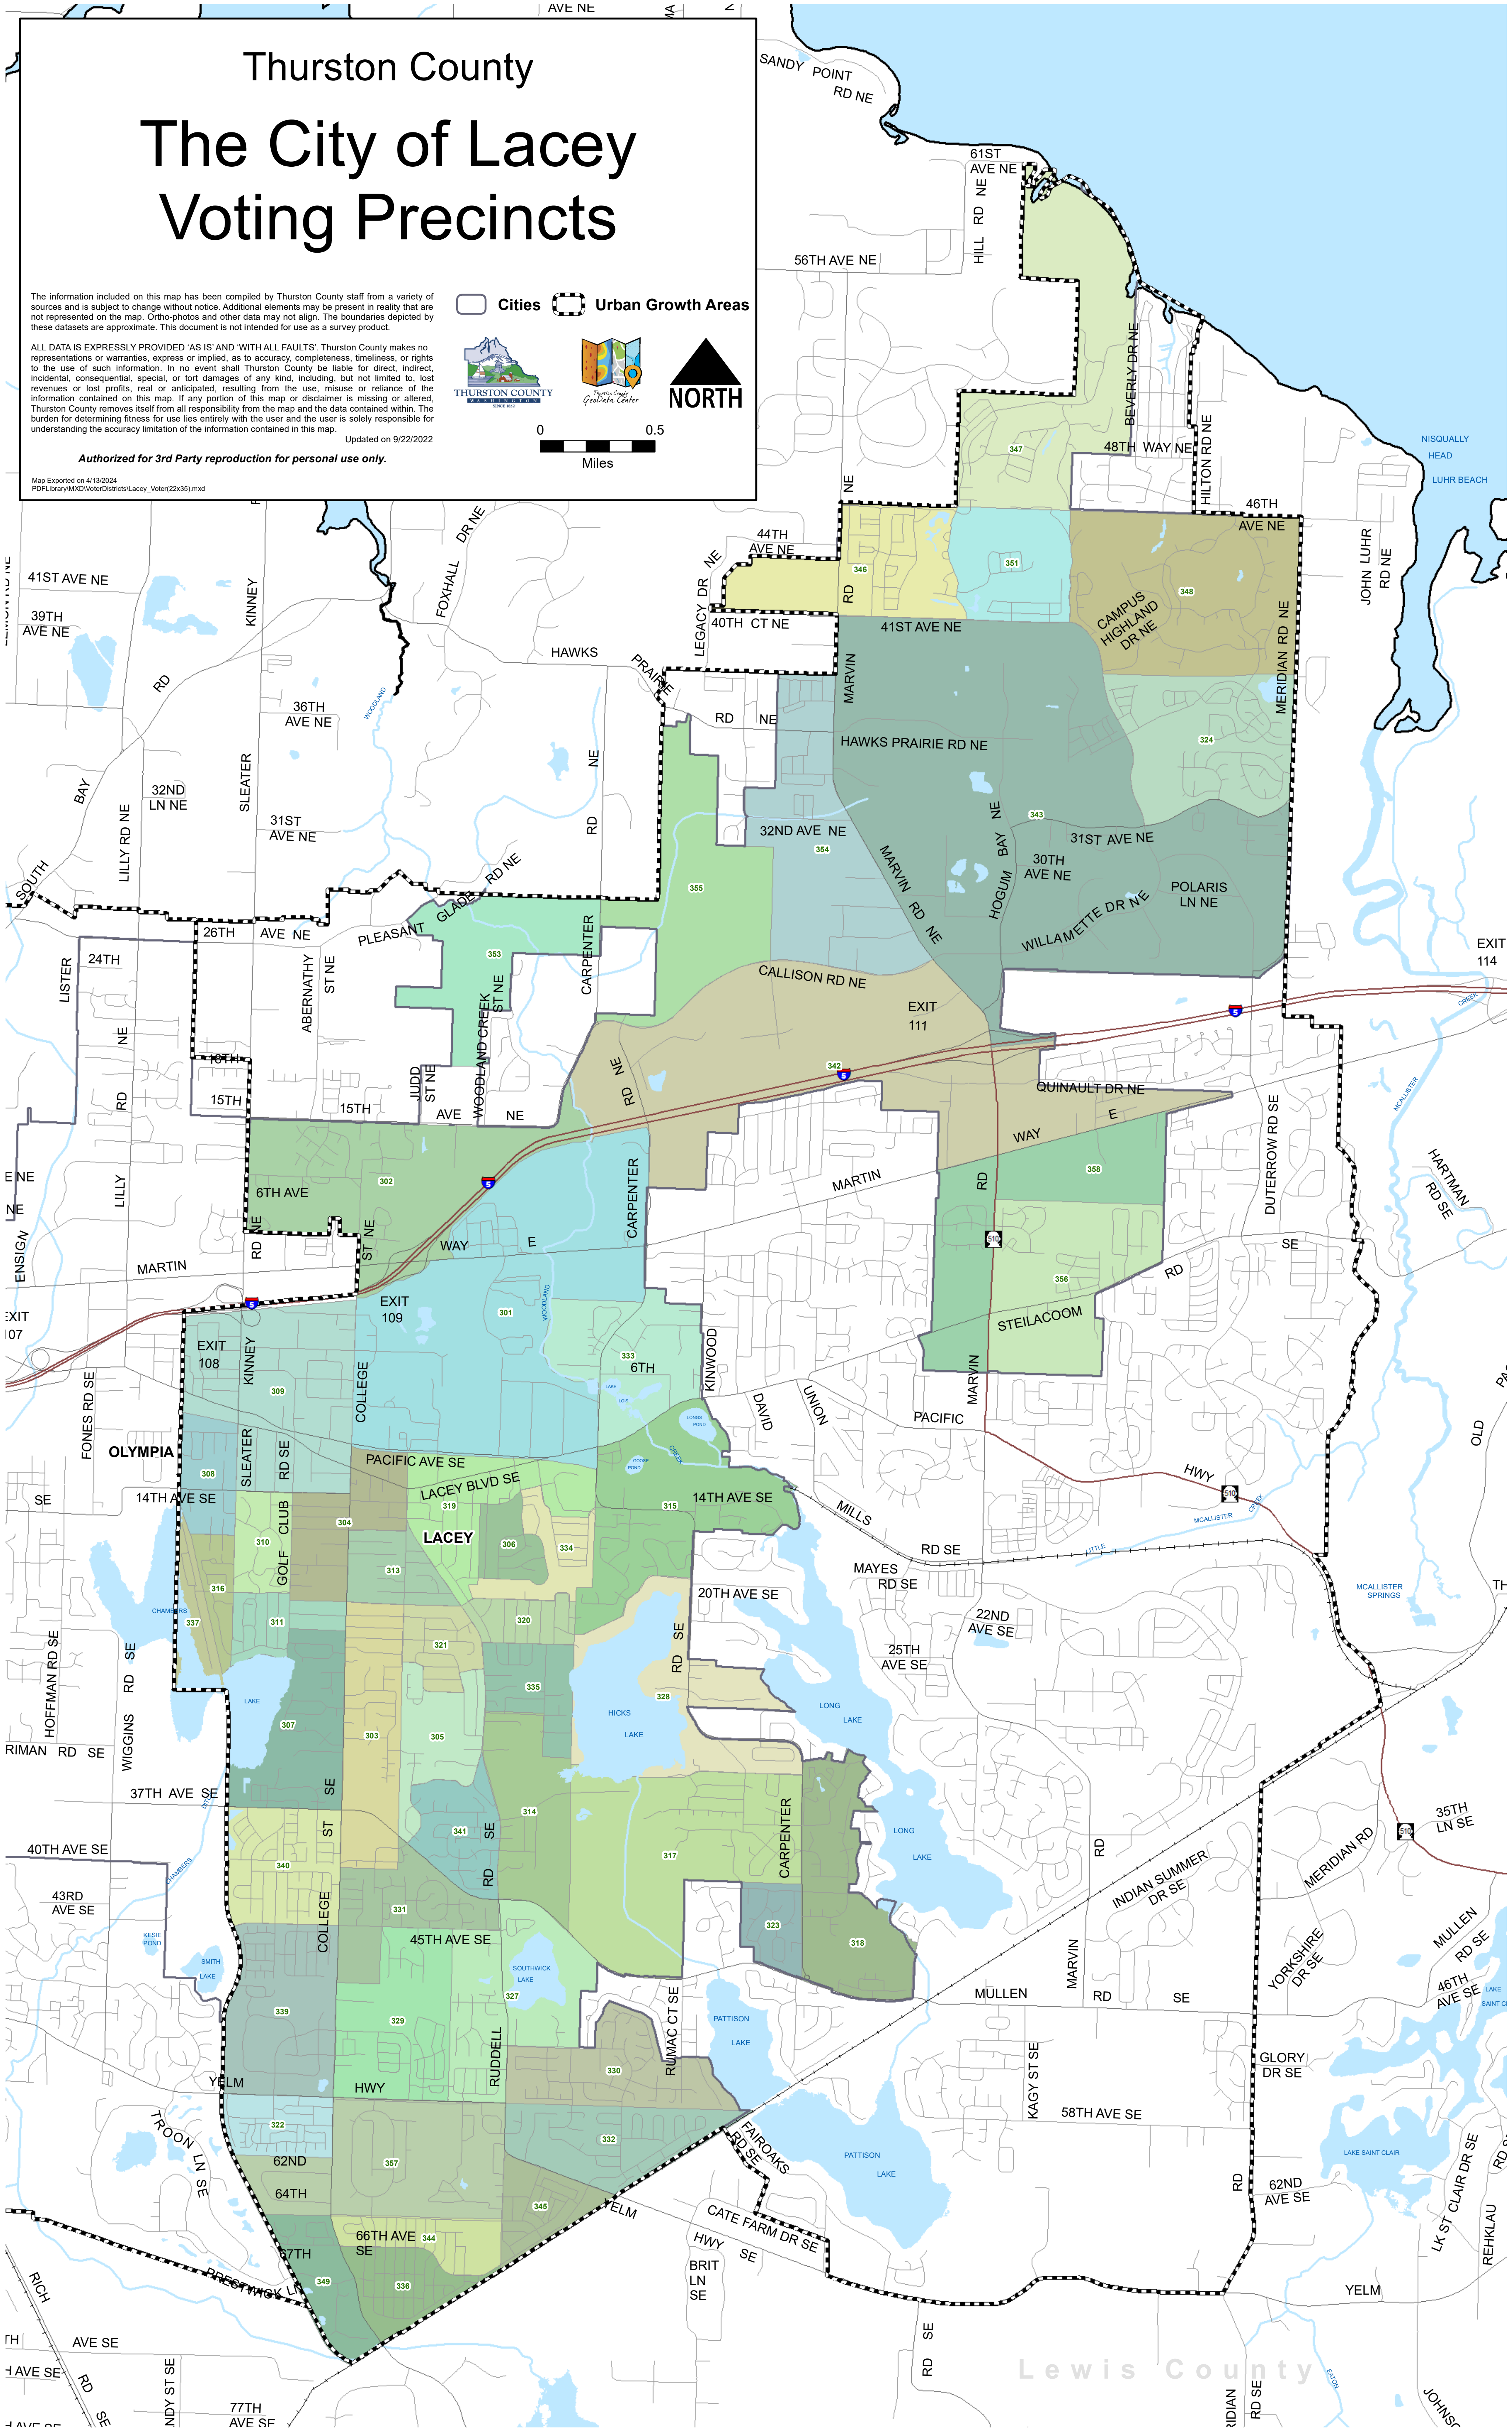

Thurston County

The City of Lacey

Voting Precincts

Updated on 9/22/2022

Authorized for 3rd Party reproduction for personal use only.

Cities Urban Growth Areas

Lewis County