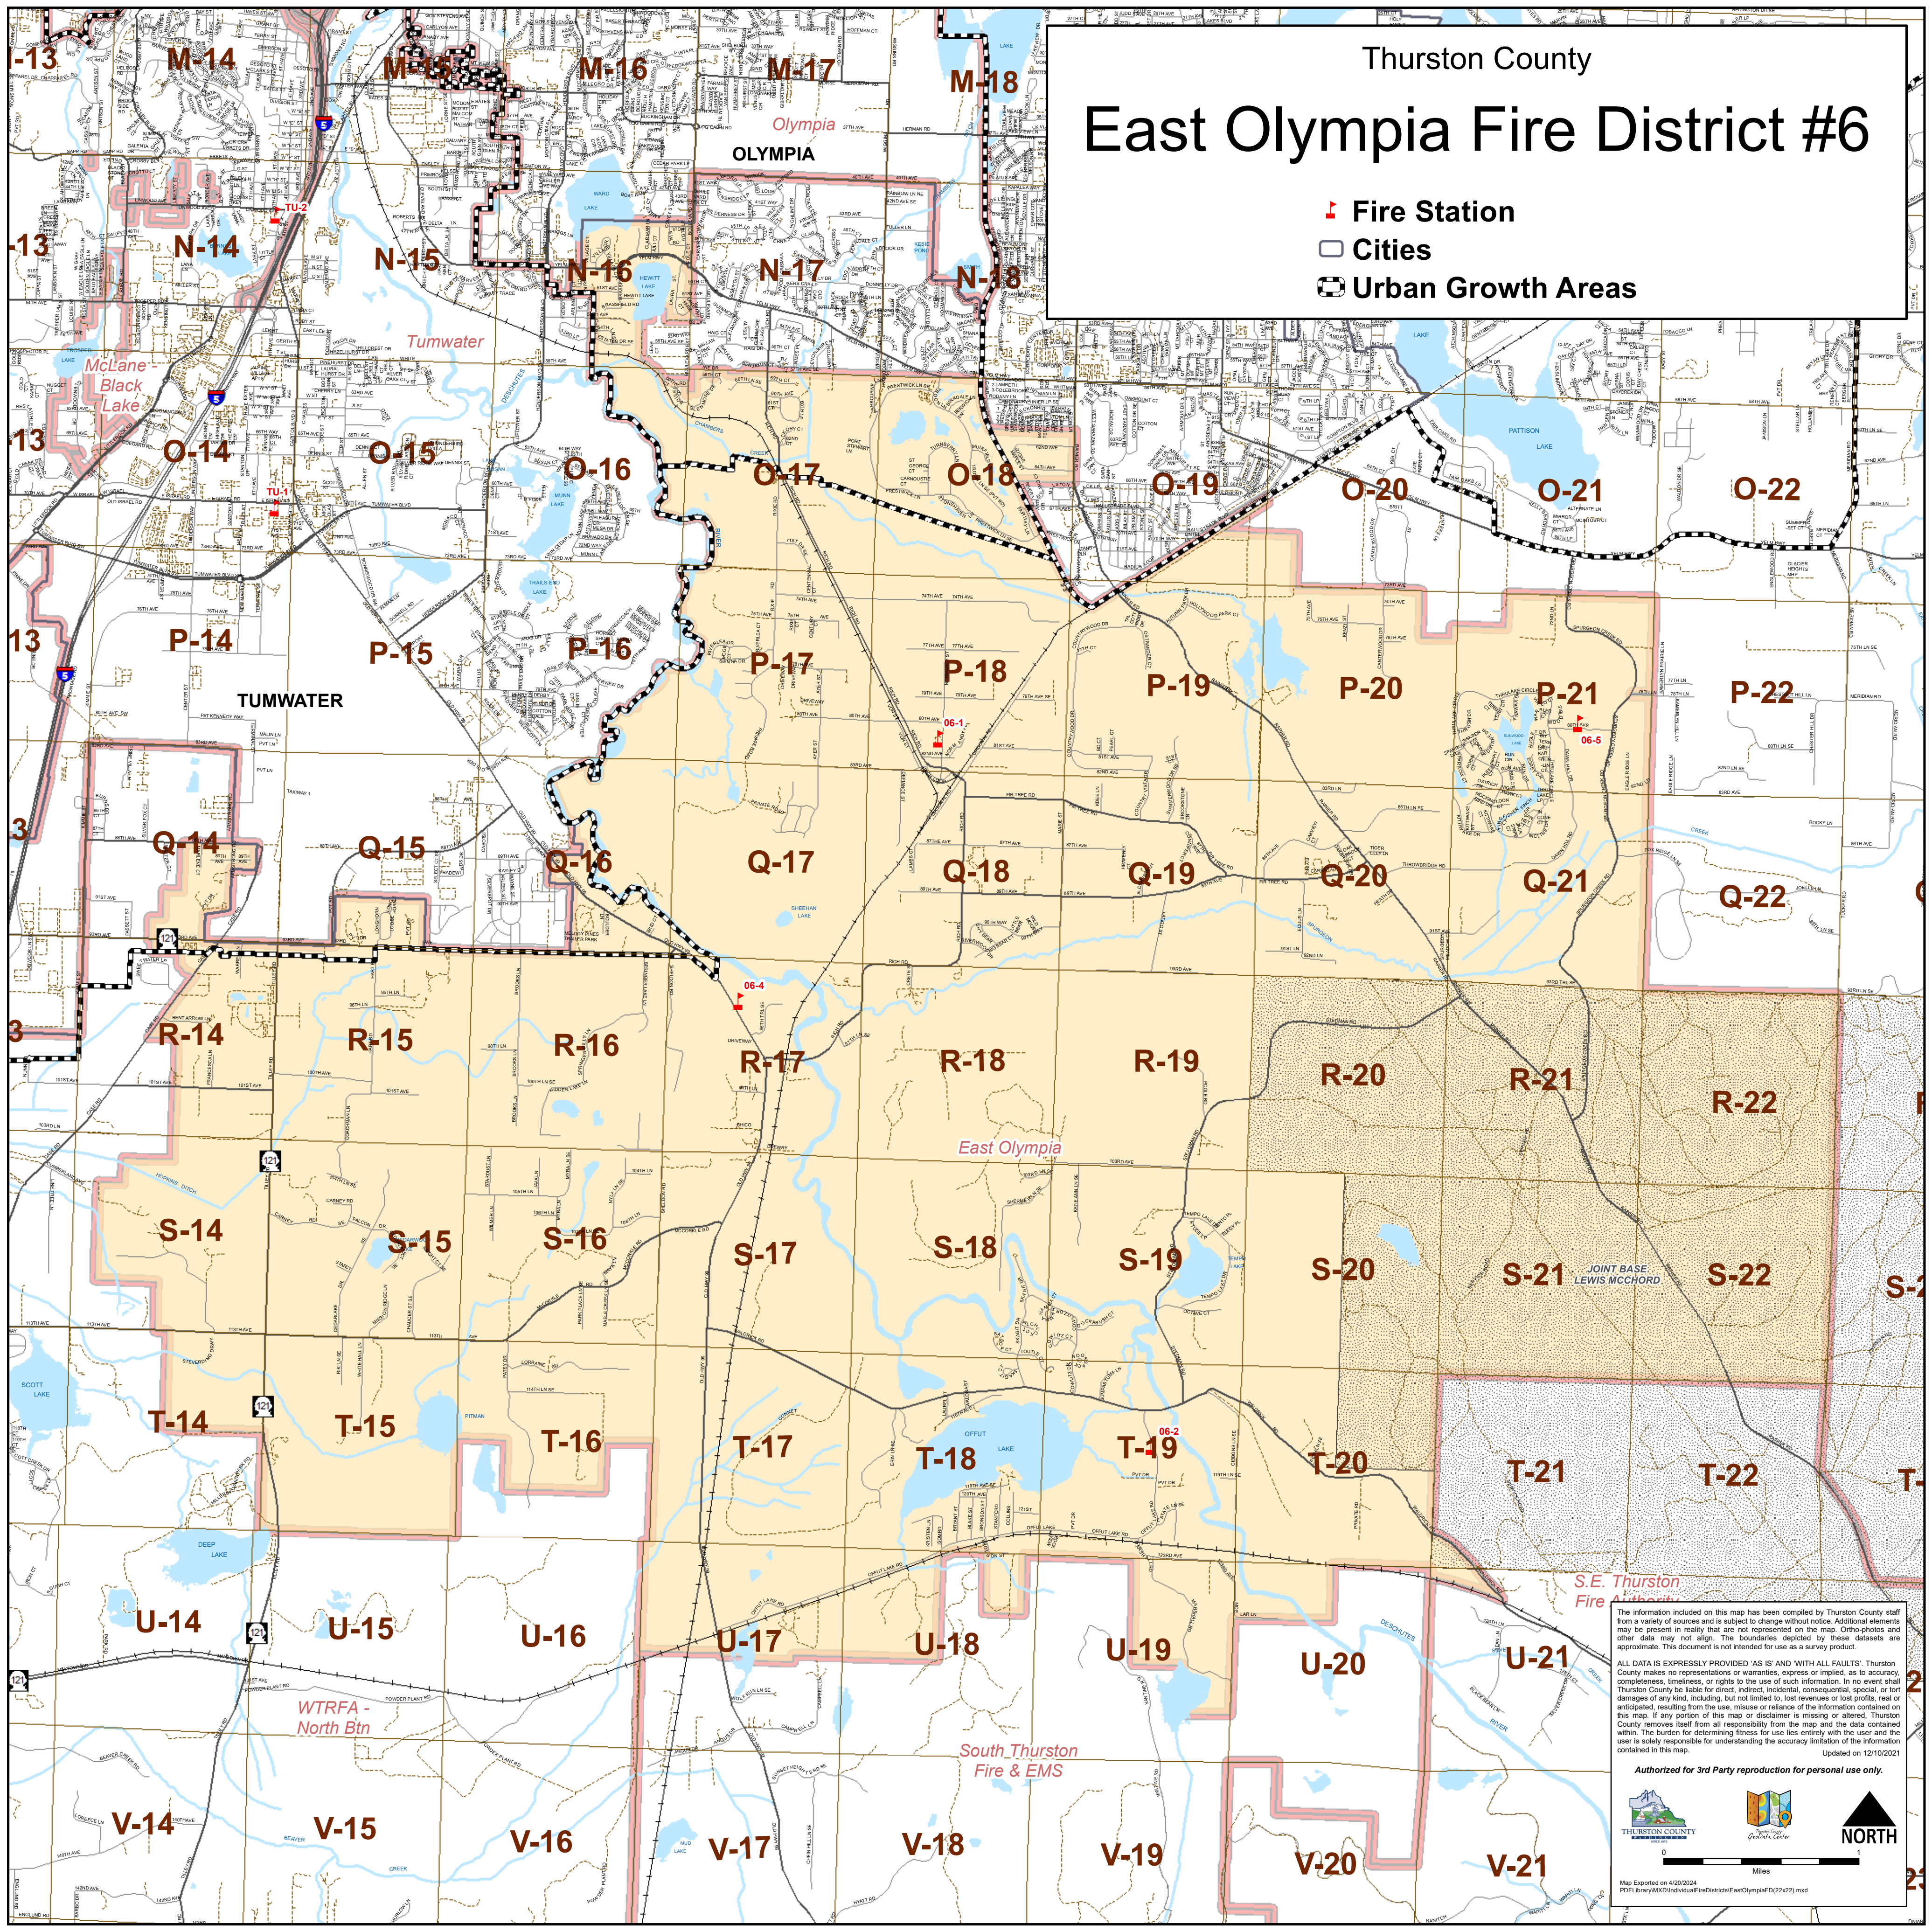

East Olympia Fire District #6

-  Fire Station
-  Cities
-  Urban Growth Areas

The information included on this map has been compiled by Thurston County staff from a variety of sources and is subject to change without notice. Additional elements may be present in reality that are not represented on the map. Ortho-photos and other data may not align. The boundaries depicted by these datasets are approximate. This document is not intended for use as a survey product.

ALL DATA IS EXPRESSLY PROVIDED 'AS IS' AND WITH ALL FAULTS. Thurston County makes no representations or warranties, express or implied, as to accuracy, completeness, timeliness, or rights to the use of such information. In no event shall Thurston County be liable for direct, indirect, consequential, special, or tort damages of any kind, including, but not limited to, lost revenues or lost profits, real or anticipated, resulting from the use, misuse or reliance of the information contained on this map. If any portion of this map or disclaimer is missing or altered, Thurston County removes itself from all responsibility from the map and the data contained within. The burden for determining fitness for use lies entirely with the user and the user is solely responsible for understanding the accuracy limitation of the information contained in this map. Updated on 12/10/2021

Authorized for 3rd Party reproduction for personal use only.

Map Exported on 4/20/2024
PDF Library: \\MXD\Individuals\Fire\Districts\EastOlympia\FD(22x22).mxd