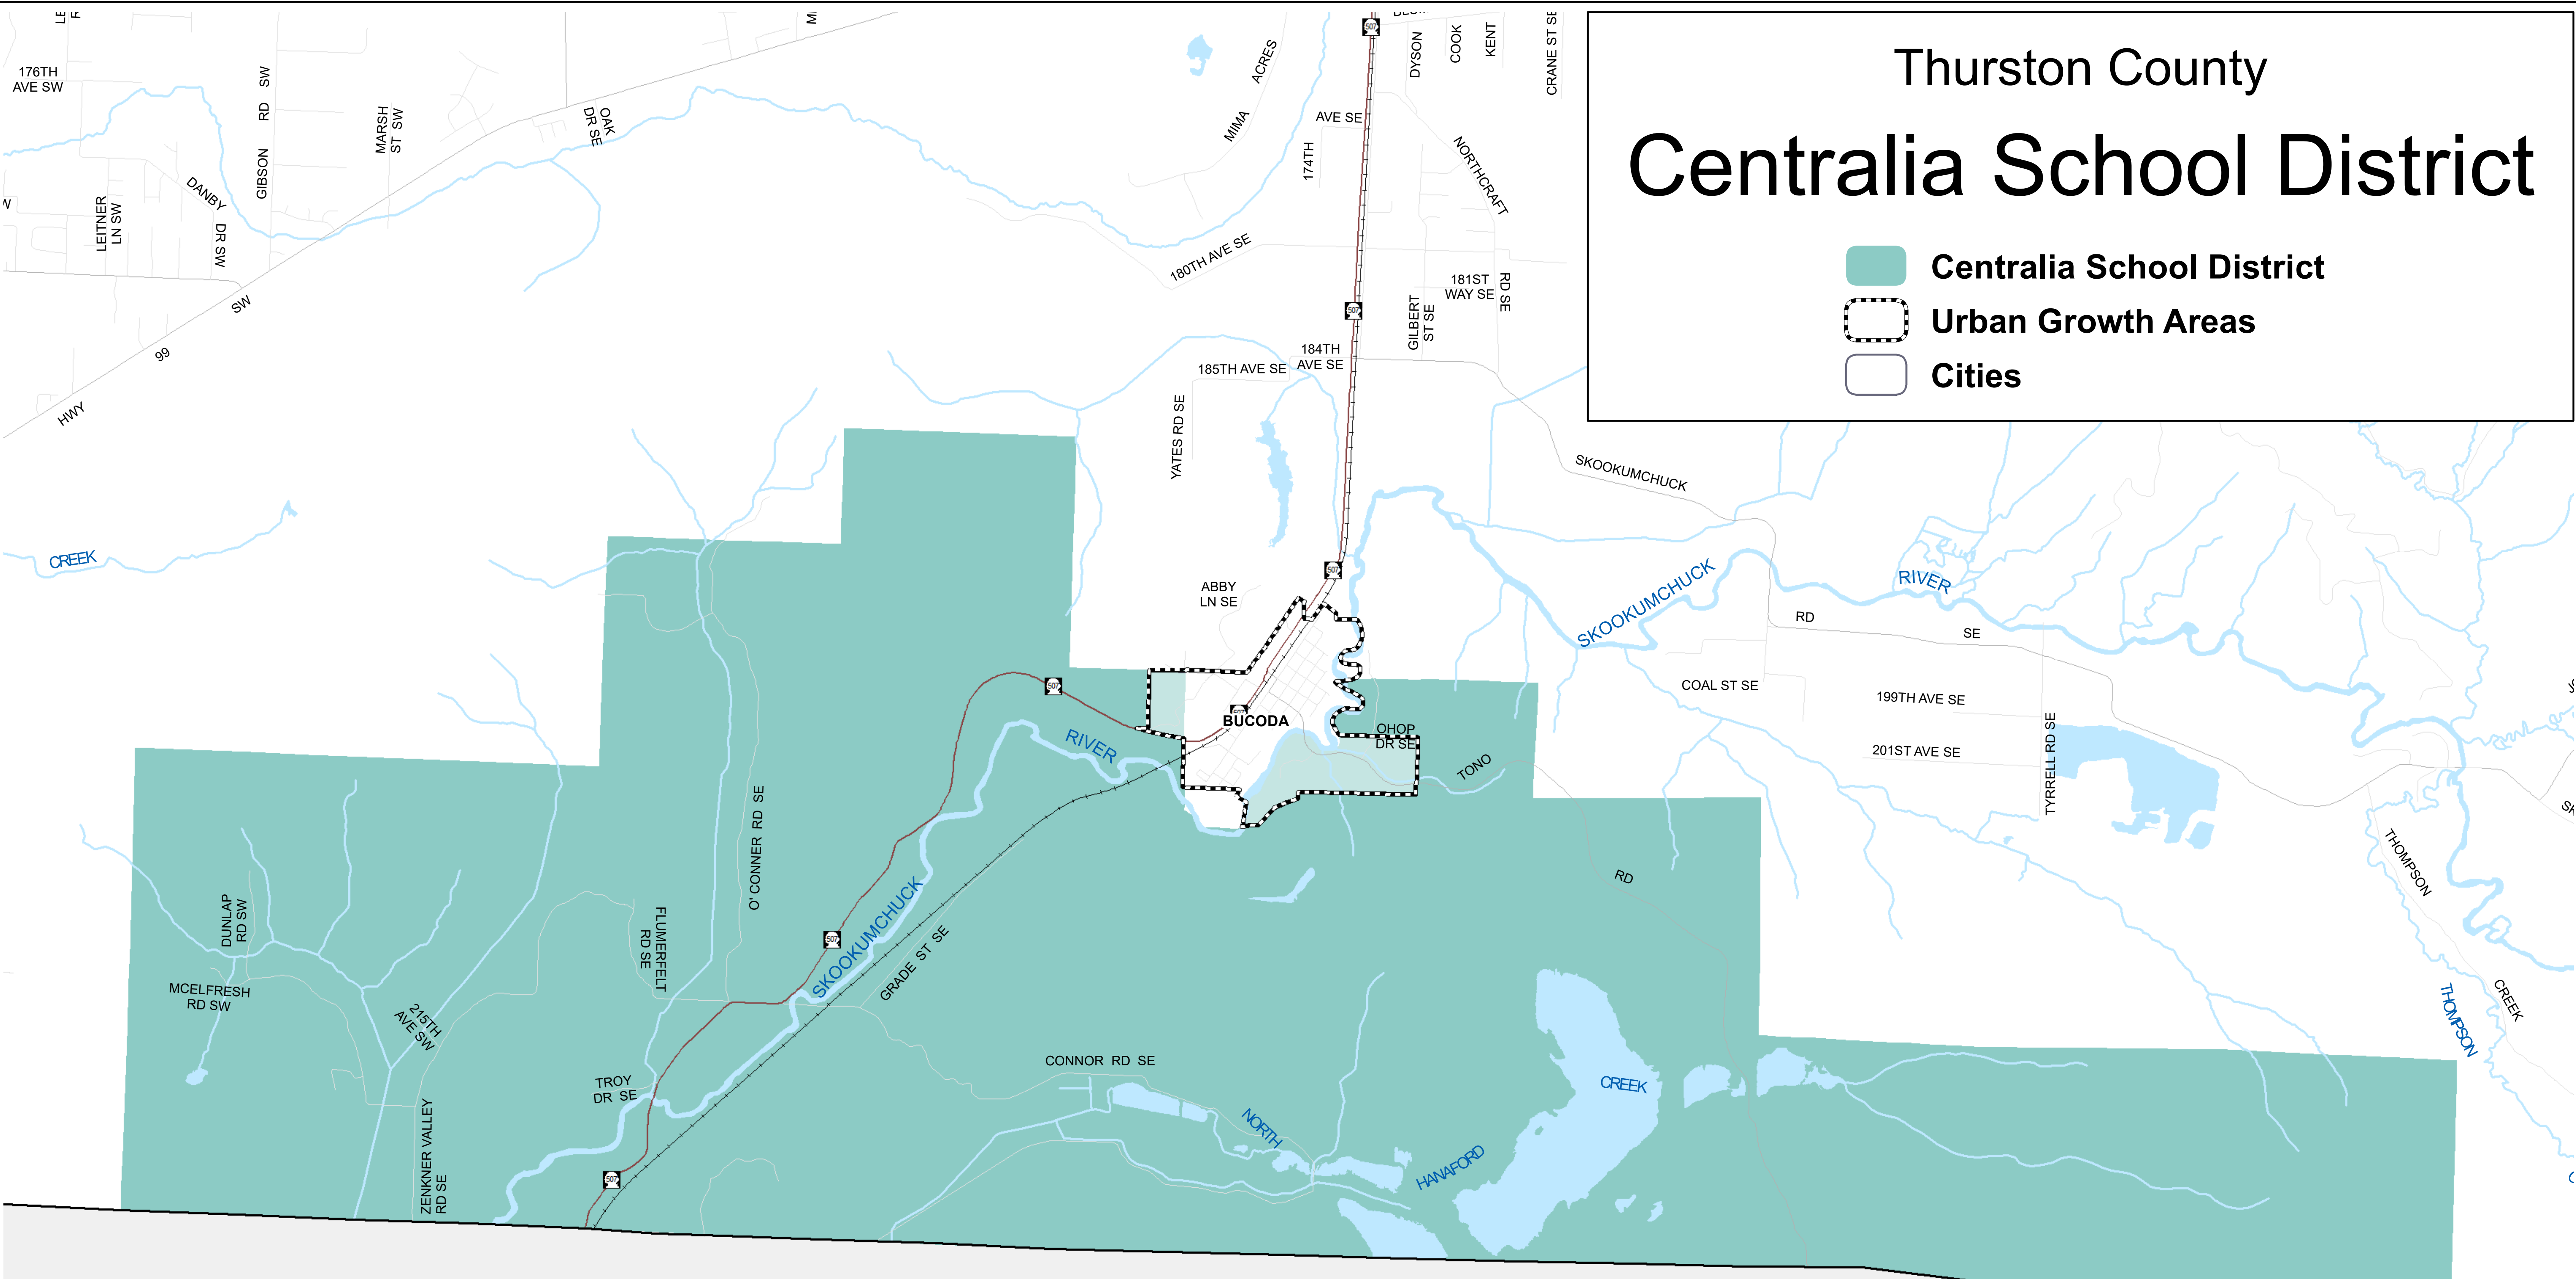

Thurston County Centralia School District

- Centralia School District
- Urban Growth Areas
- Cities

Lewis County

Updated on 10/15/2021

Authorized for 3rd Party reproduction for personal use only.