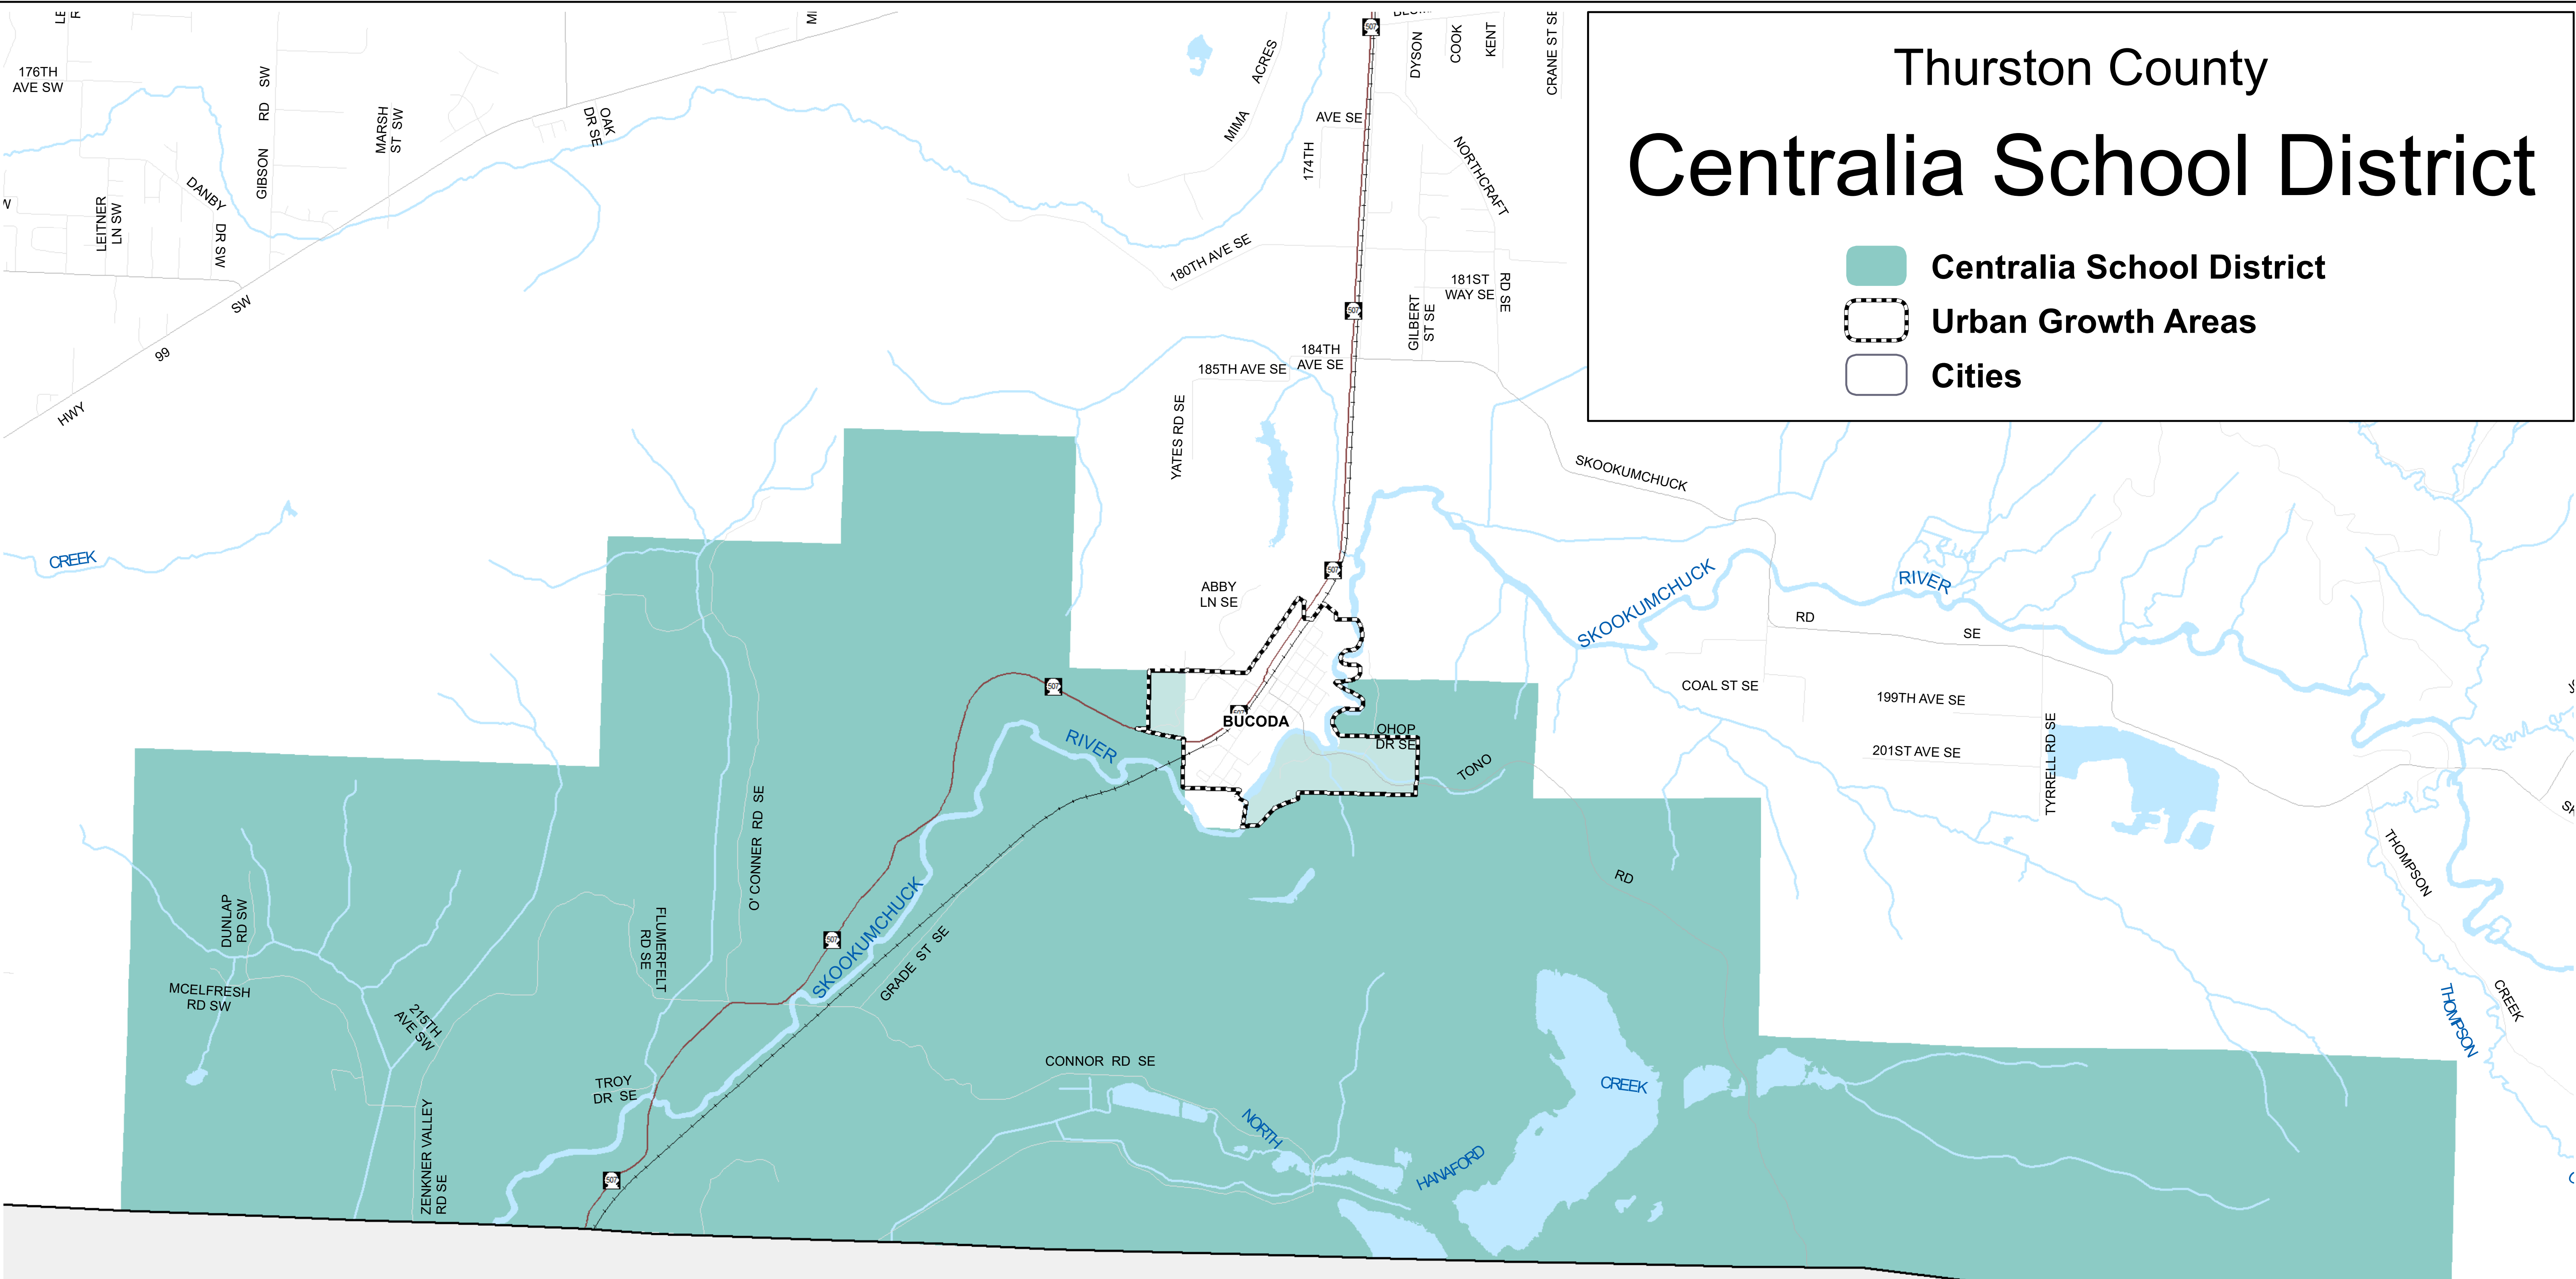

Thurston County Centralia School District

- Centralia School District
- Urban Growth Areas
- Cities

Lewis County

Updated on 10/15/2021

Authorized for 3rd Party reproduction for personal use only.