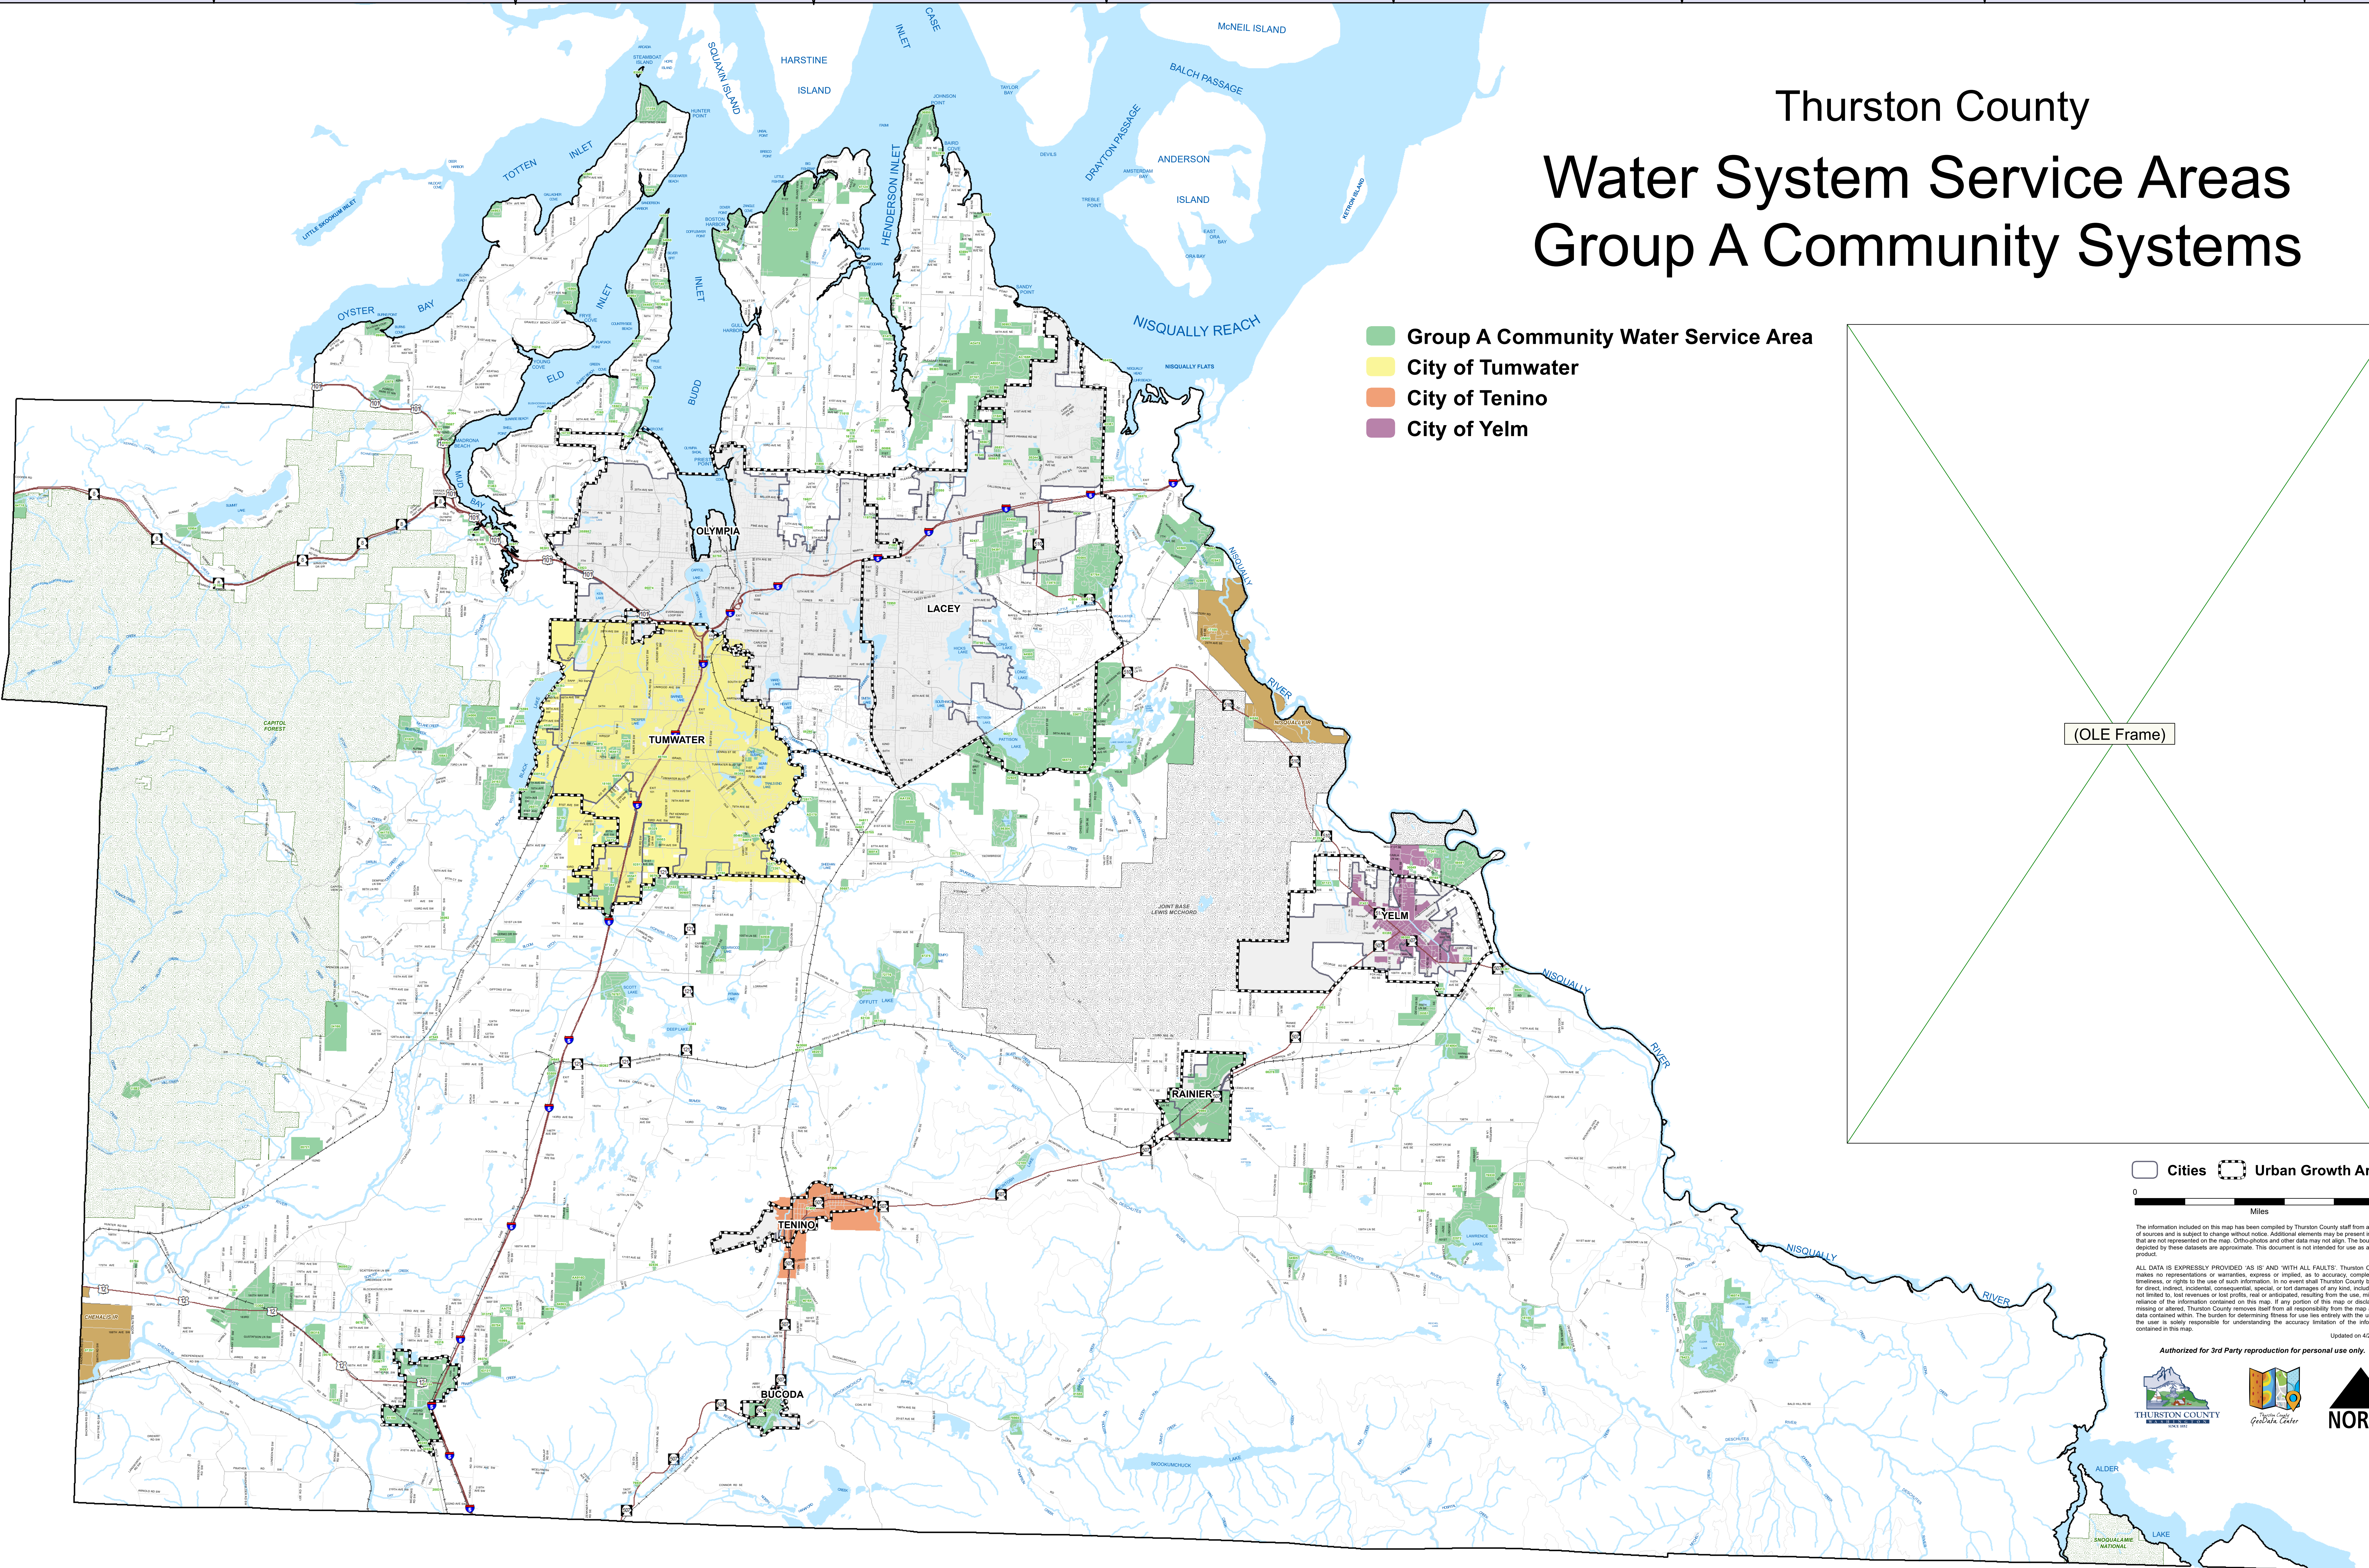

Thurston County Water System Service Areas Group A Community Systems

- Group A Community Water Service Area
- City of Tumwater
- City of Tenino
- City of Yelm

(OLE Frame)

○ Cities   ▭ Urban Growth Areas

Updated on 4/24/2023