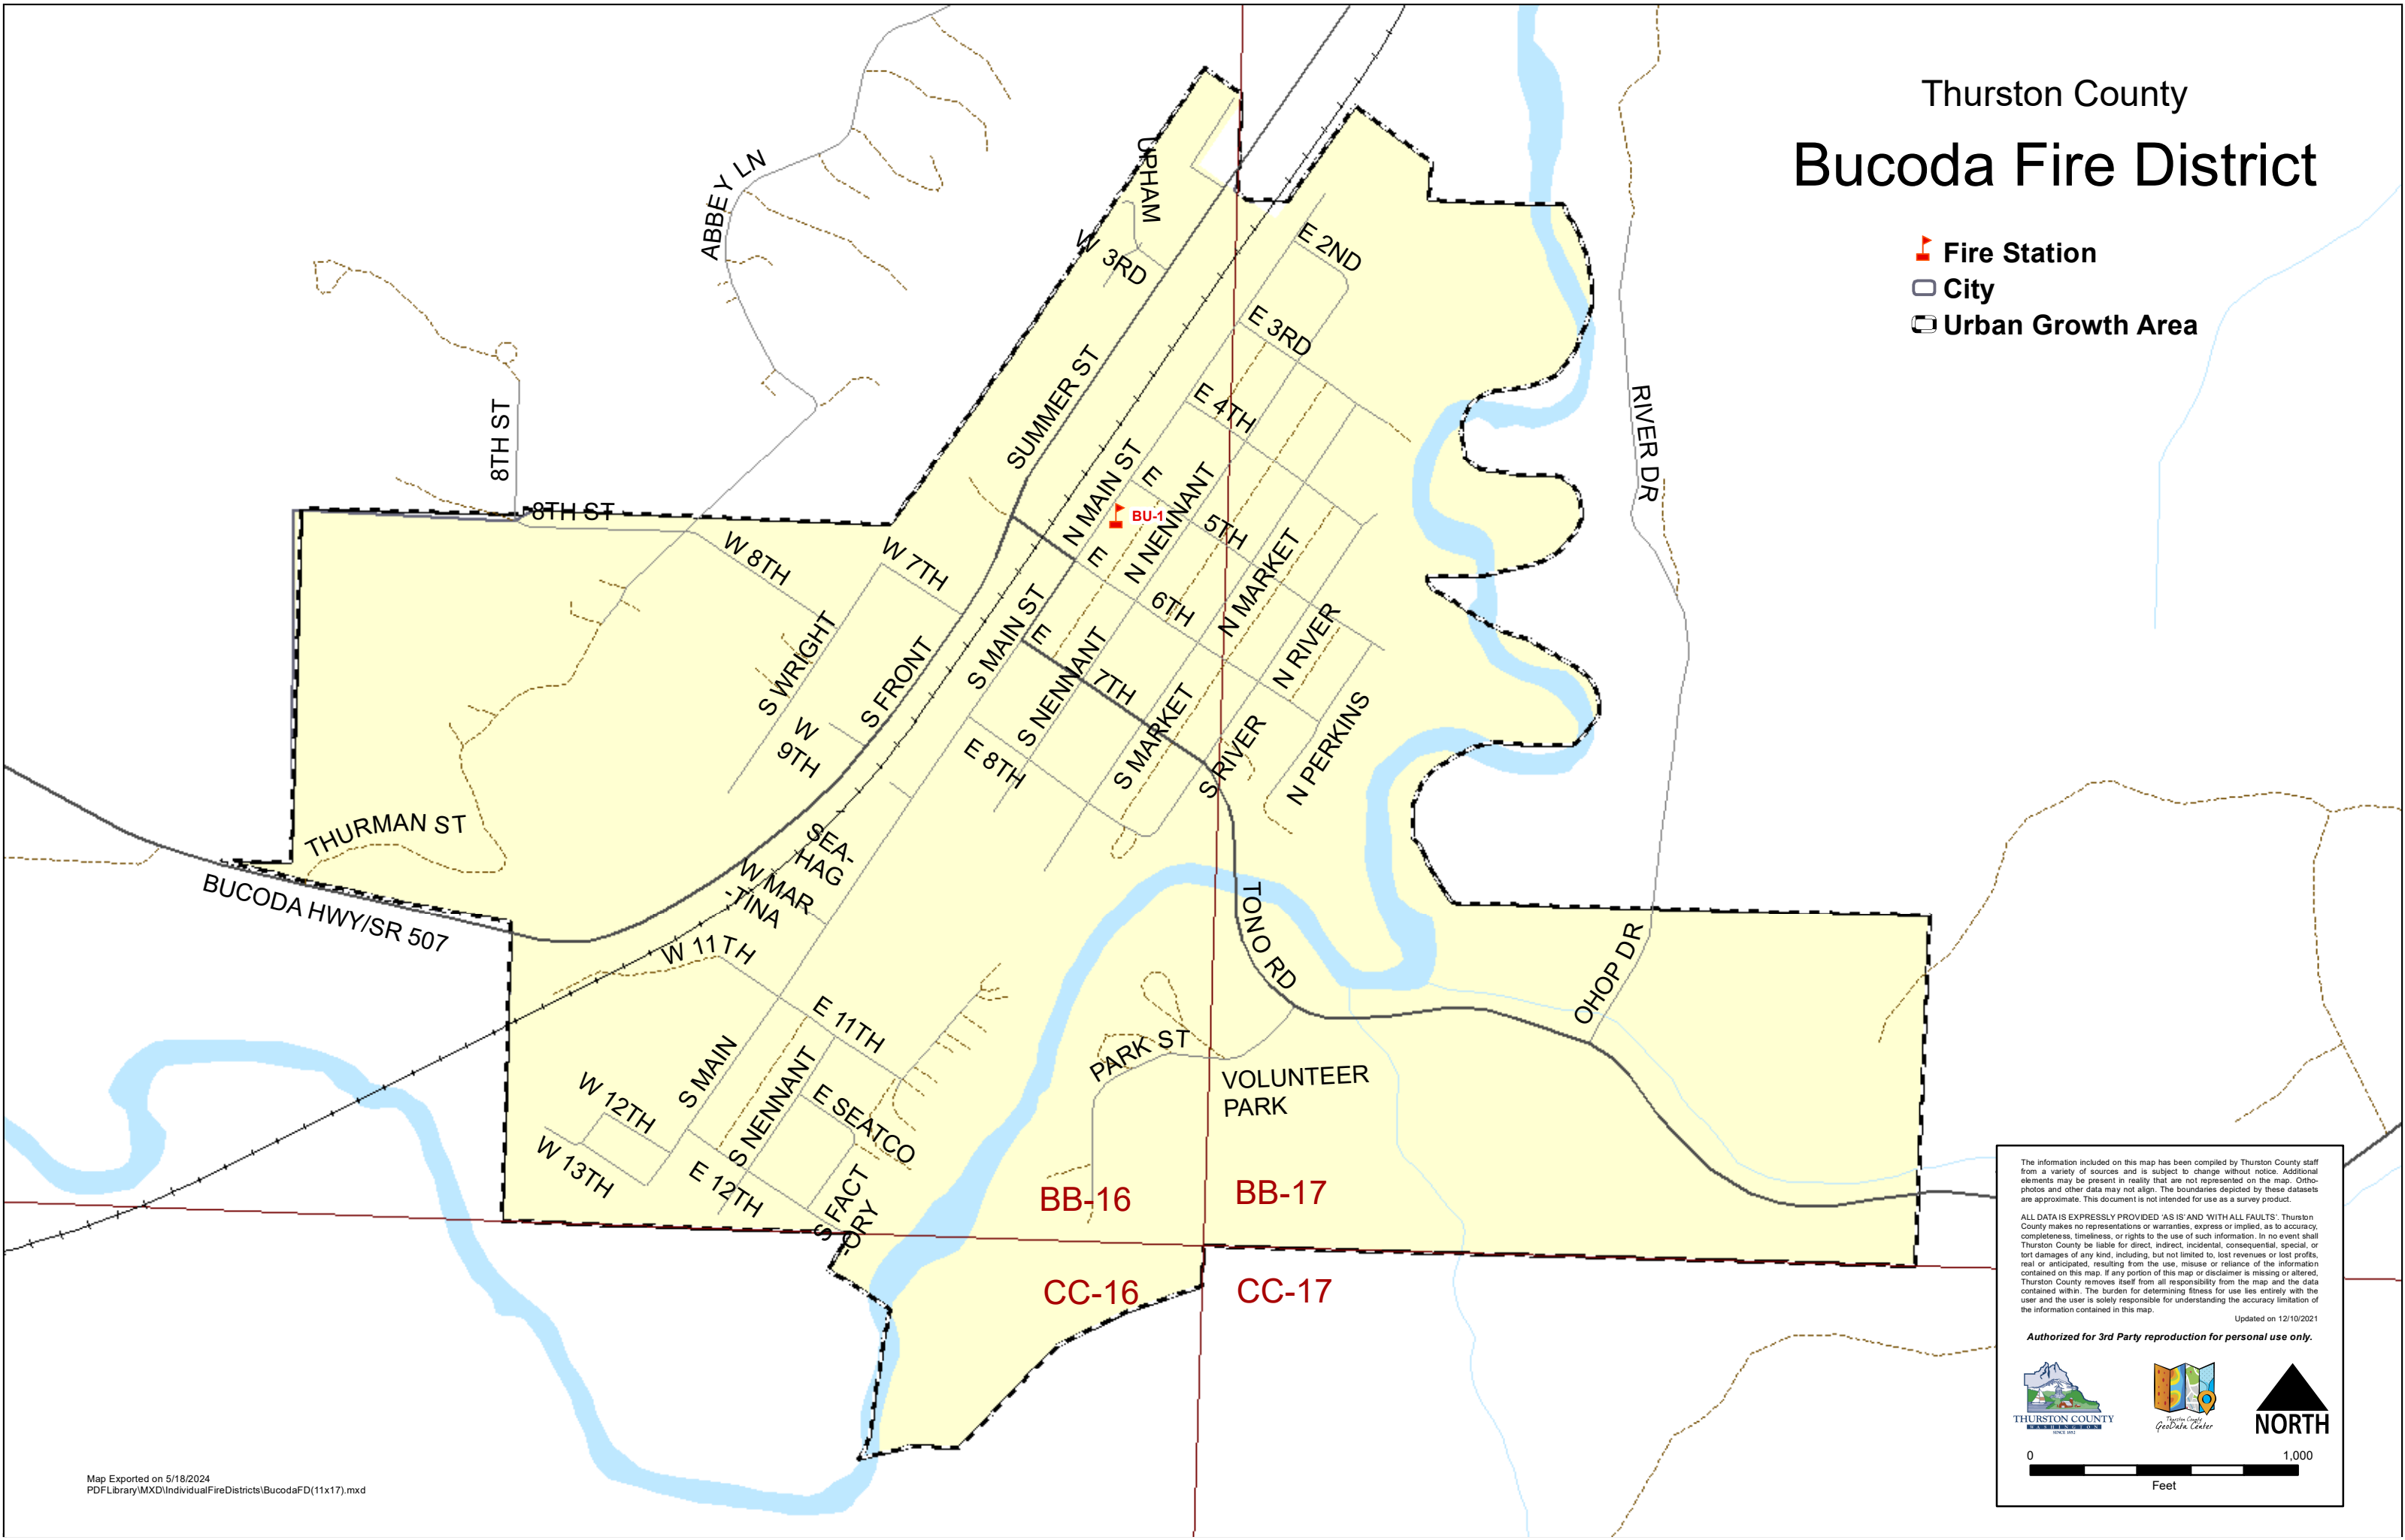

Thurston County Bucoda Fire District

-  Fire Station
-  City
-  Urban Growth Area

The information included on this map has been compiled by Thurston County staff from a variety of sources and is subject to change without notice. Additional elements may be present in reality that are not represented on the map. Orthophotos and other data may not align. The boundaries depicted by these datasets are approximate. This document is not intended for use as a survey product.

ALL DATA IS EXPRESSLY PROVIDED 'AS IS' AND WITH ALL FAULTS. Thurston County makes no representations or warranties, express or implied, as to accuracy, completeness, timeliness, or rights to the use of such information. In no event shall Thurston County be liable for direct, indirect, consequential, special, or tort damages of any kind, including, but not limited to, lost revenues or lost profits, real or anticipated, resulting from the use, misuse or reliance of the information contained on this map. If any portion of this map or disclaimer is missing or altered, Thurston County removes itself from all responsibility from the map and the data contained within. The burden for determining fitness for use lies entirely with the user and the user is solely responsible for understanding the accuracy limitation of the information contained in this map.

Updated on 12/10/2021

Authorized for 3rd Party reproduction for personal use only.

0 1,000
Feet