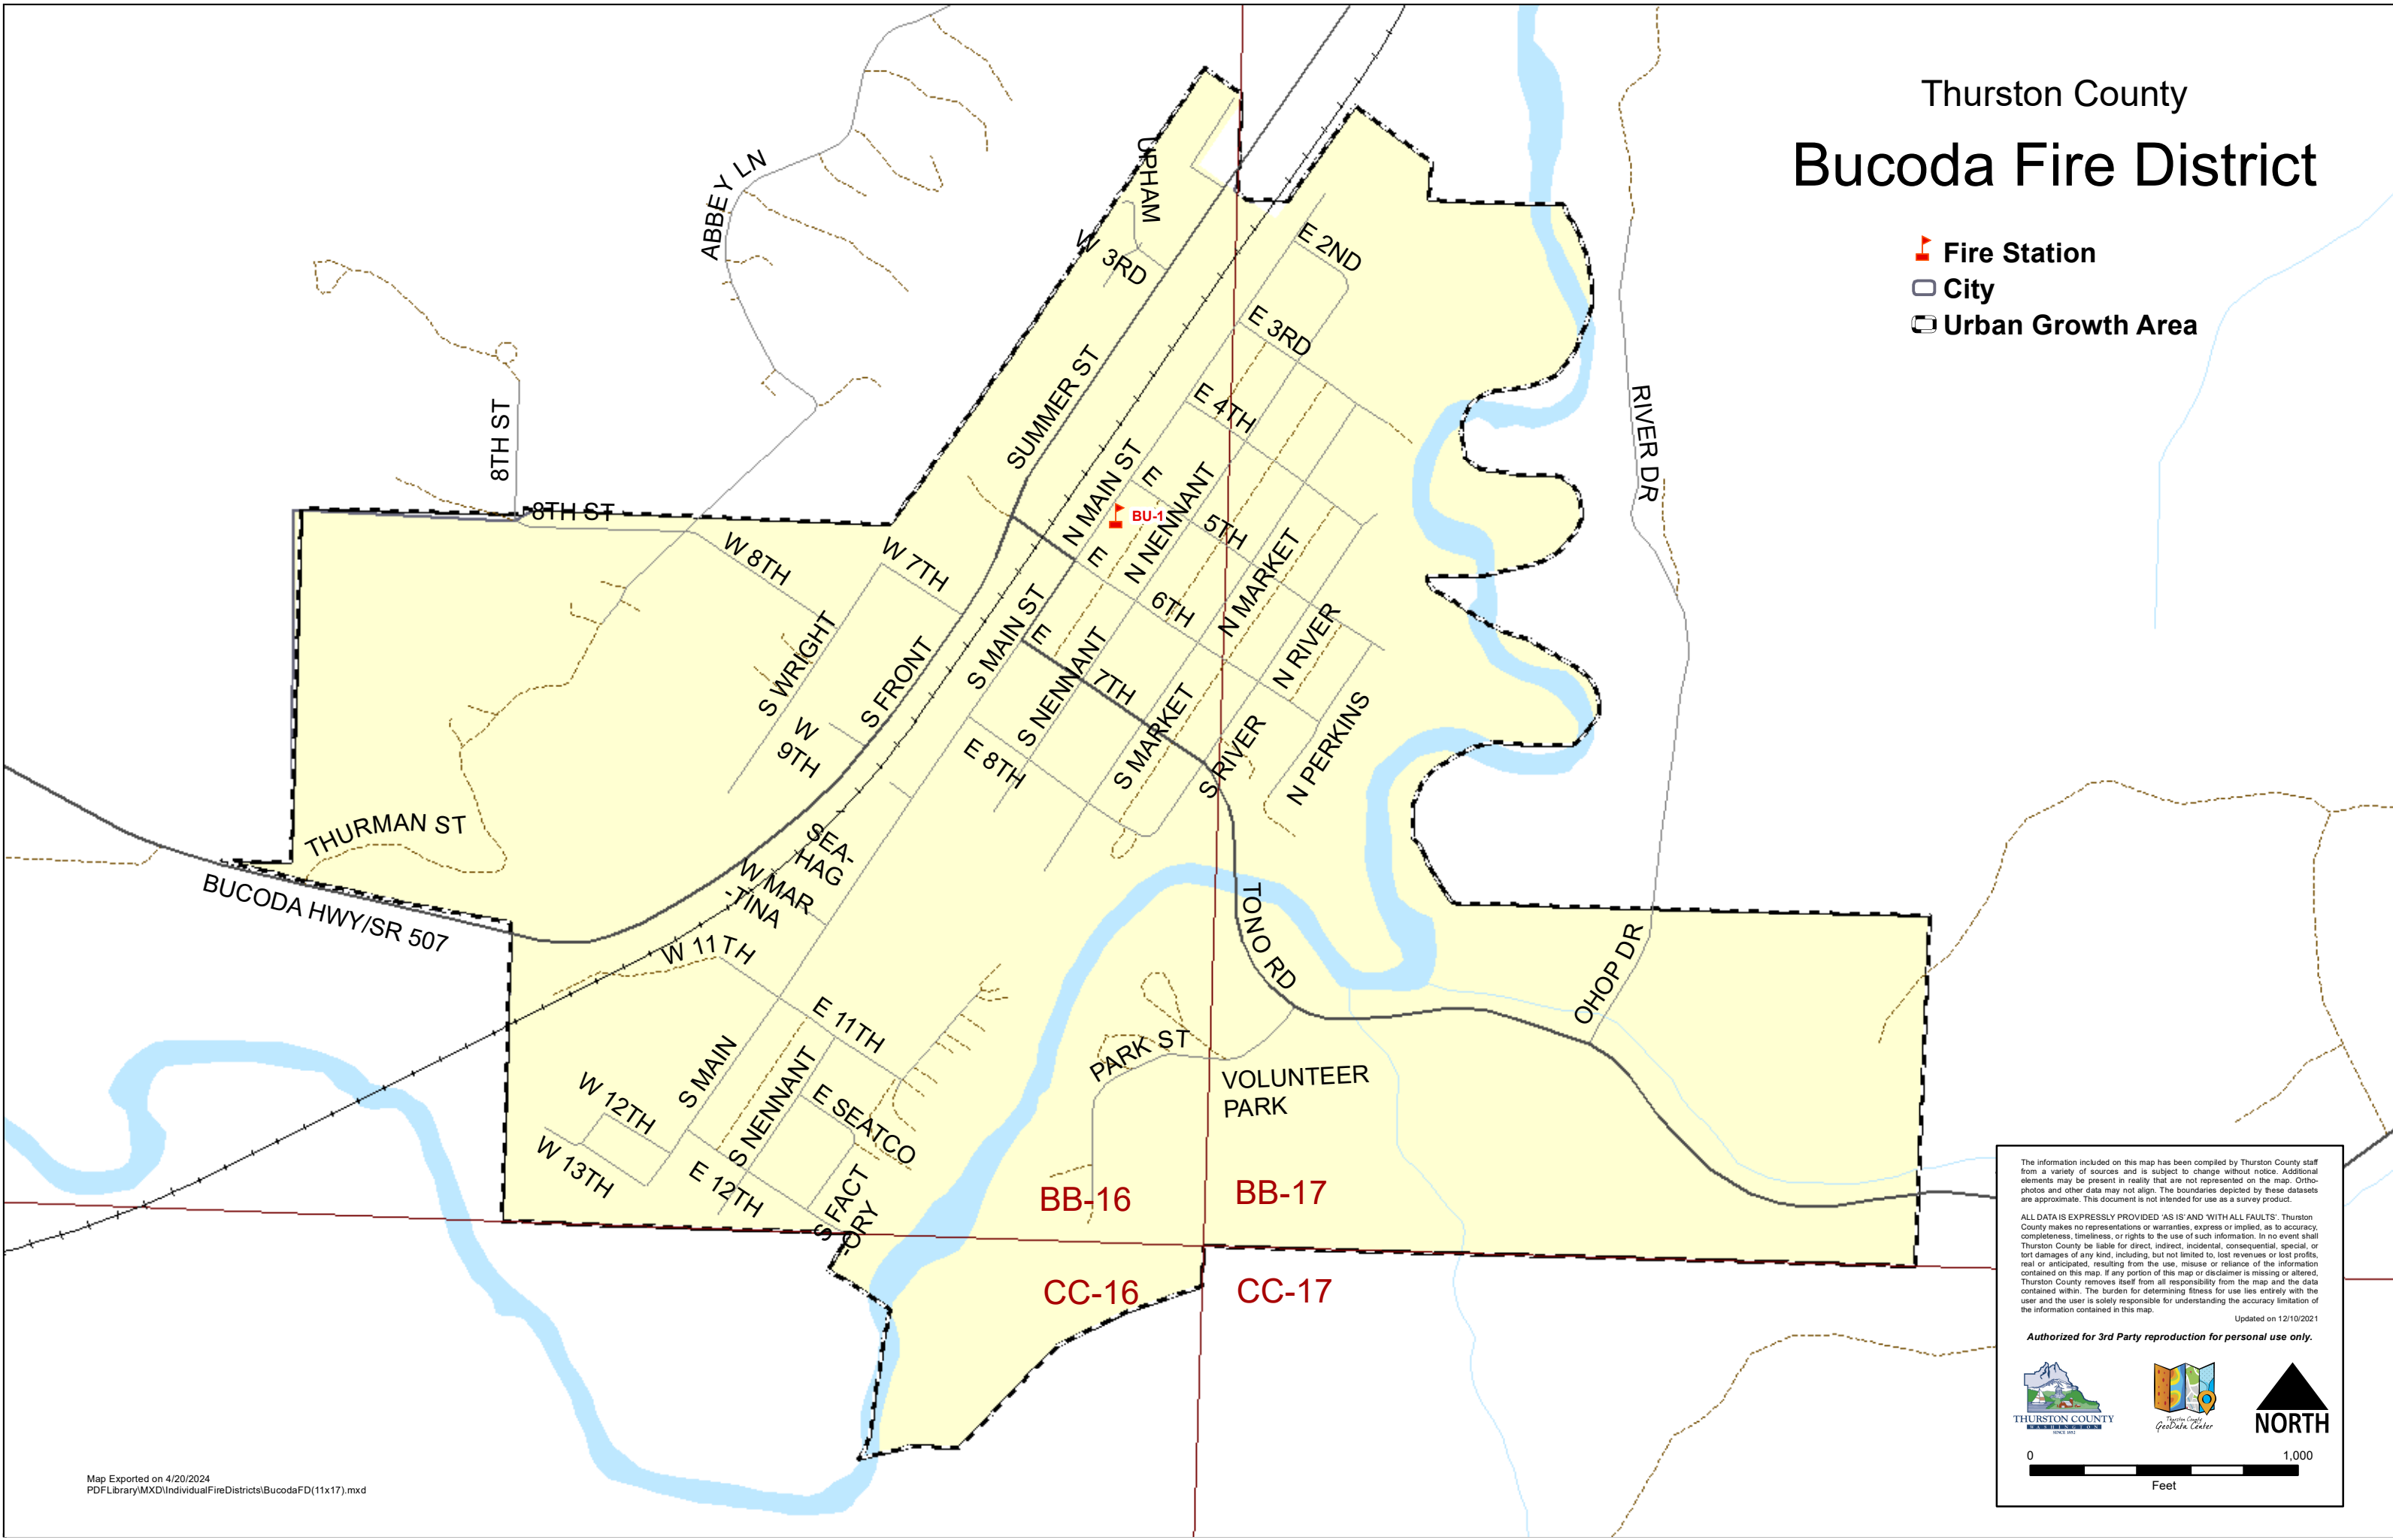

# Thurston County Bucoda Fire District

-  Fire Station
-  City
-  Urban Growth Area

The information included on this map has been compiled by Thurston County staff from a variety of sources and is subject to change without notice. Additional elements may be present in reality that are not represented on the map. Orthophotos and other data may not align. The boundaries depicted by these datasets are approximate. This document is not intended for use as a survey product.

ALL DATA IS EXPRESSLY PROVIDED 'AS IS' AND 'WITH ALL FAULTS'. Thurston County makes no representations or warranties, express or implied, as to accuracy, completeness, timeliness, or rights to the use of such information. In no event shall Thurston County be liable for direct, indirect, incidental, consequential, special, or tort damages of any kind, including, but not limited to, lost revenues or lost profits, real or anticipated, resulting from the use, misuse or reliance of the information contained on this map. If any portion of this map or disclaimer is missing or altered, Thurston County removes itself from all responsibility from the map and the data contained within. The burden for determining fitness for use lies entirely with the user and the user is solely responsible for understanding the accuracy limitation of the information contained in this map.

Updated on 12/10/2021

Authorized for 3rd Party reproduction for personal use only.

0 1,000  
Feet