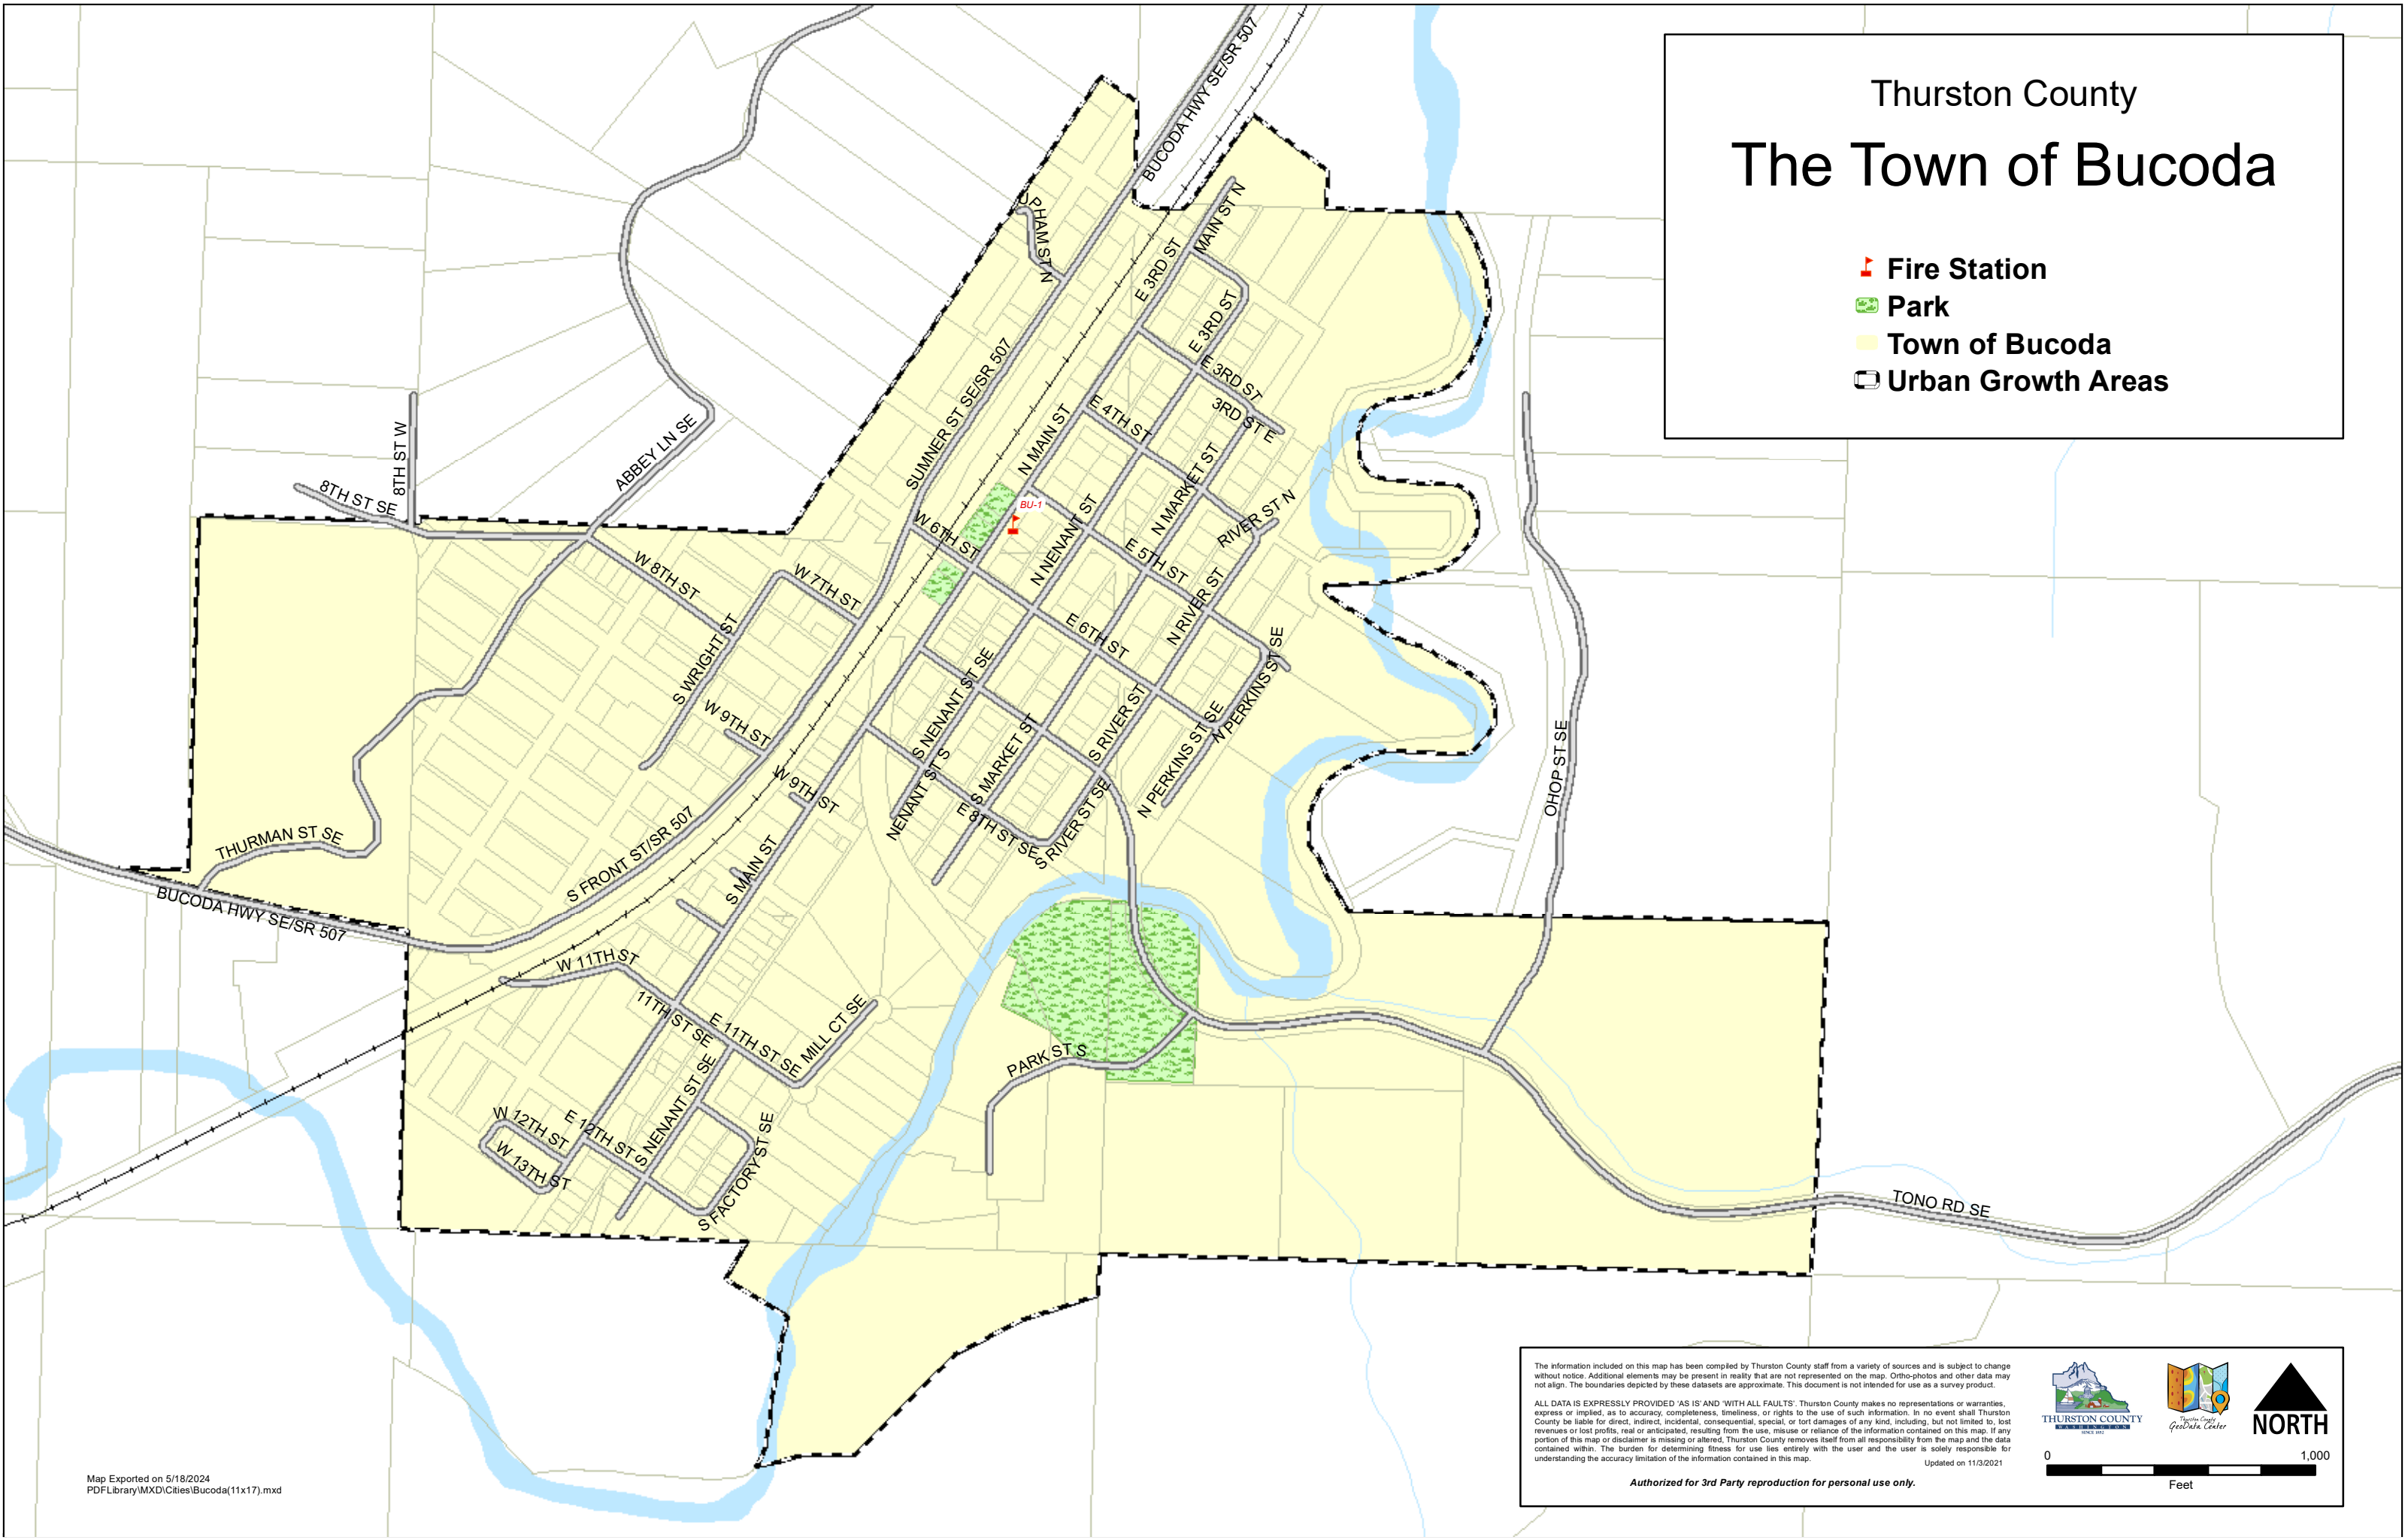

Thurston County The Town of Bucoda

- Fire Station
- Park
- Town of Bucoda
- Urban Growth Areas

THURSTON COUNTY
GeoData Center

NORTH

0 1,000
Feet