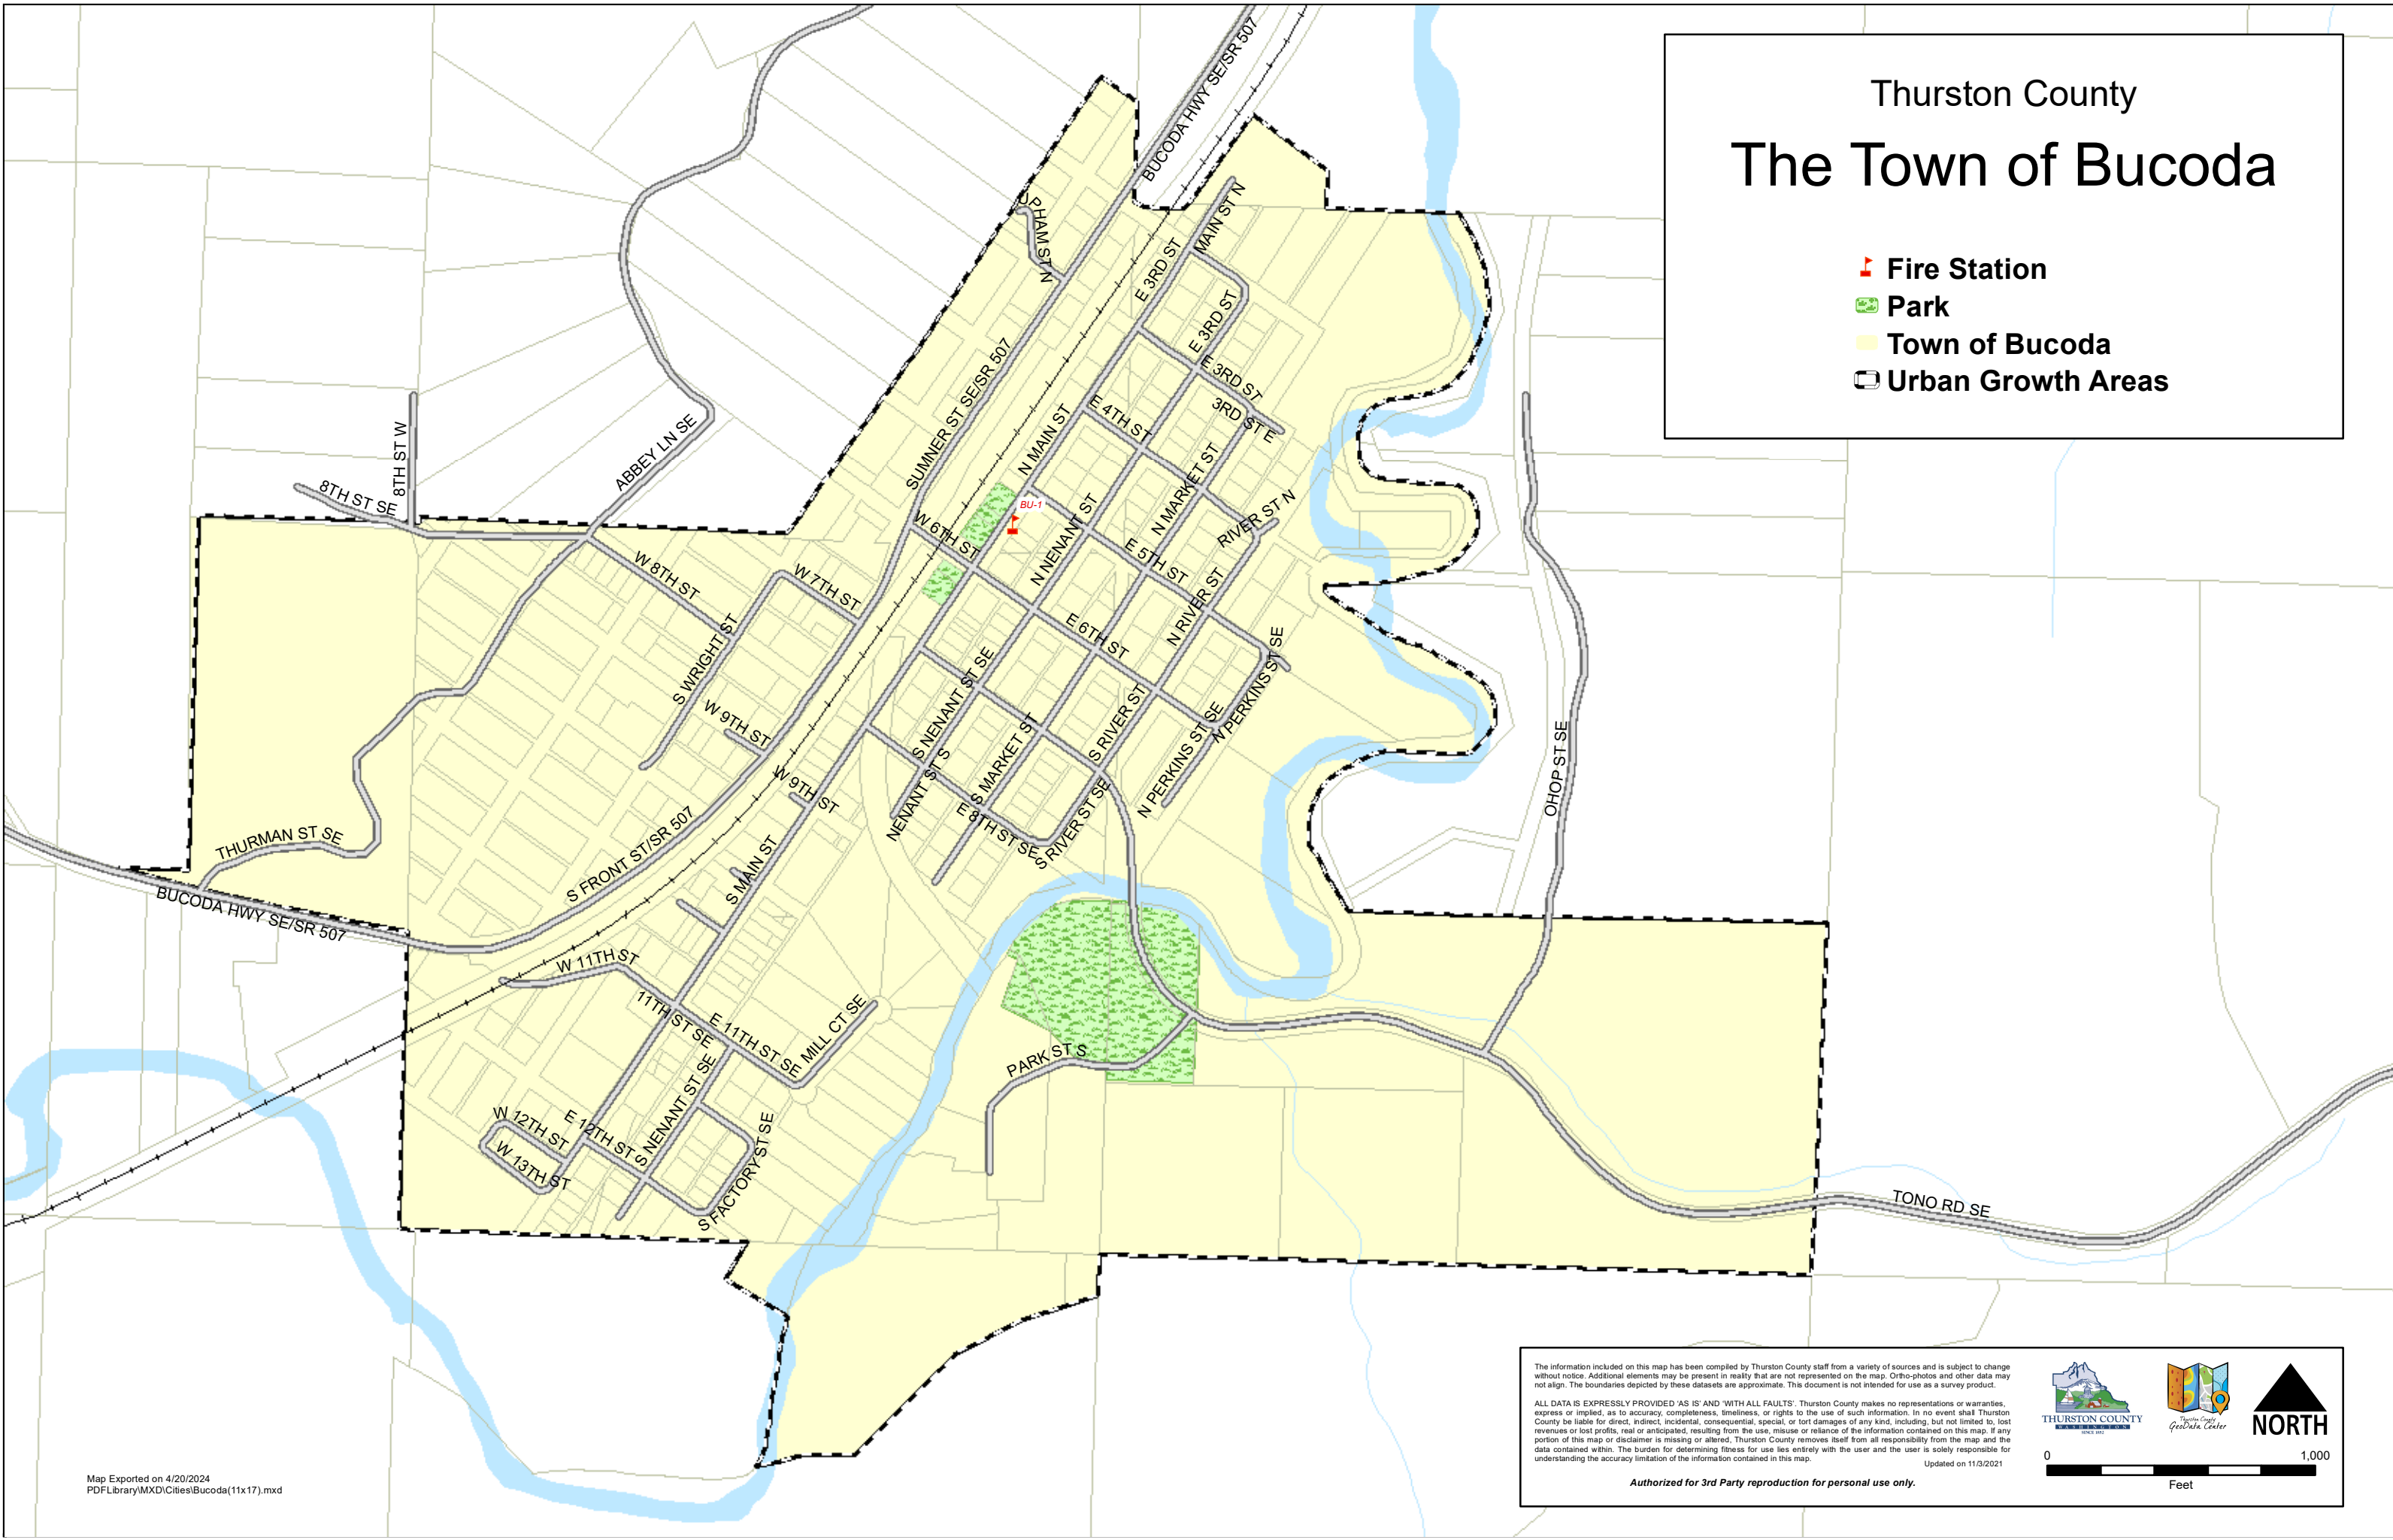

Thurston County The Town of Bucoda

- Fire Station
- Park
- Town of Bucoda
- Urban Growth Areas

THURSTON COUNTY
2012-2021

GeoData Center

NORTH

0 1,000
Feet