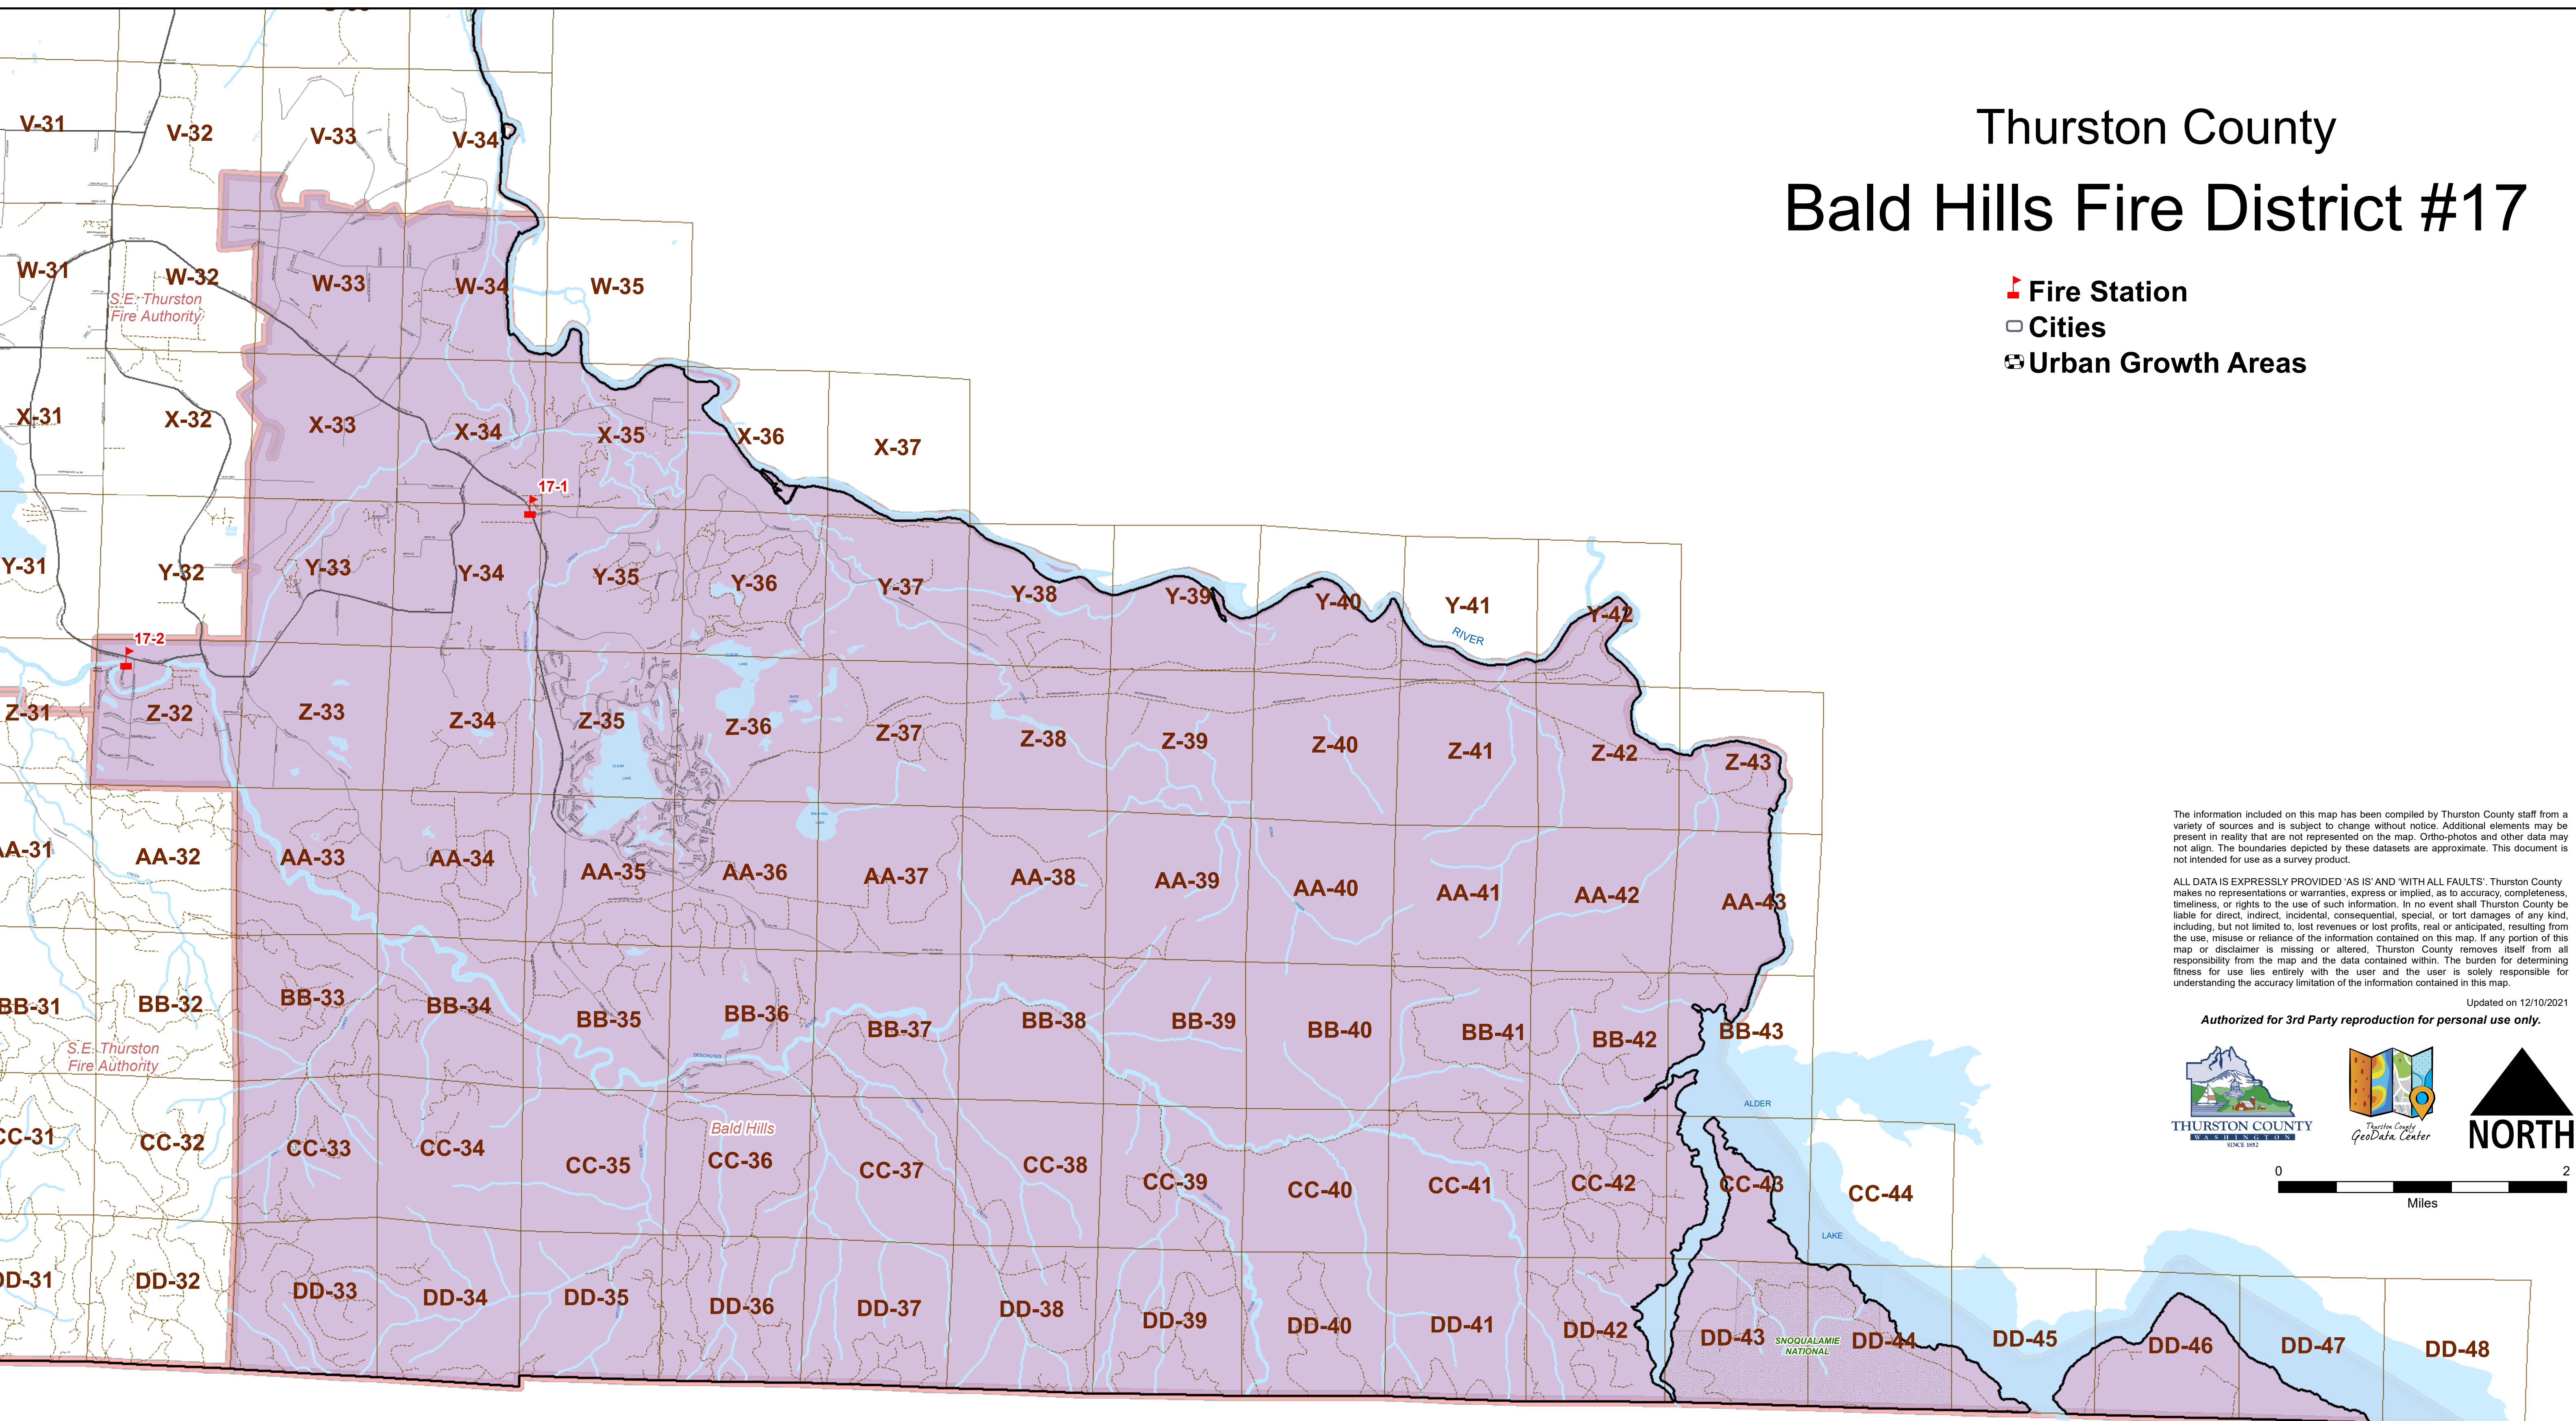

Thurston County Bald Hills Fire District #17

- Fire Station
- Cities
- Urban Growth Areas

Updated on 12/10/2021
Authorized for 3rd Party reproduction for personal use only.

THURSTON COUNTY
WASHINGTON
SINCE 1852

Snoqualmie NATIONAL

Thurston County
GeoData Center

NORTH

0 2
Miles