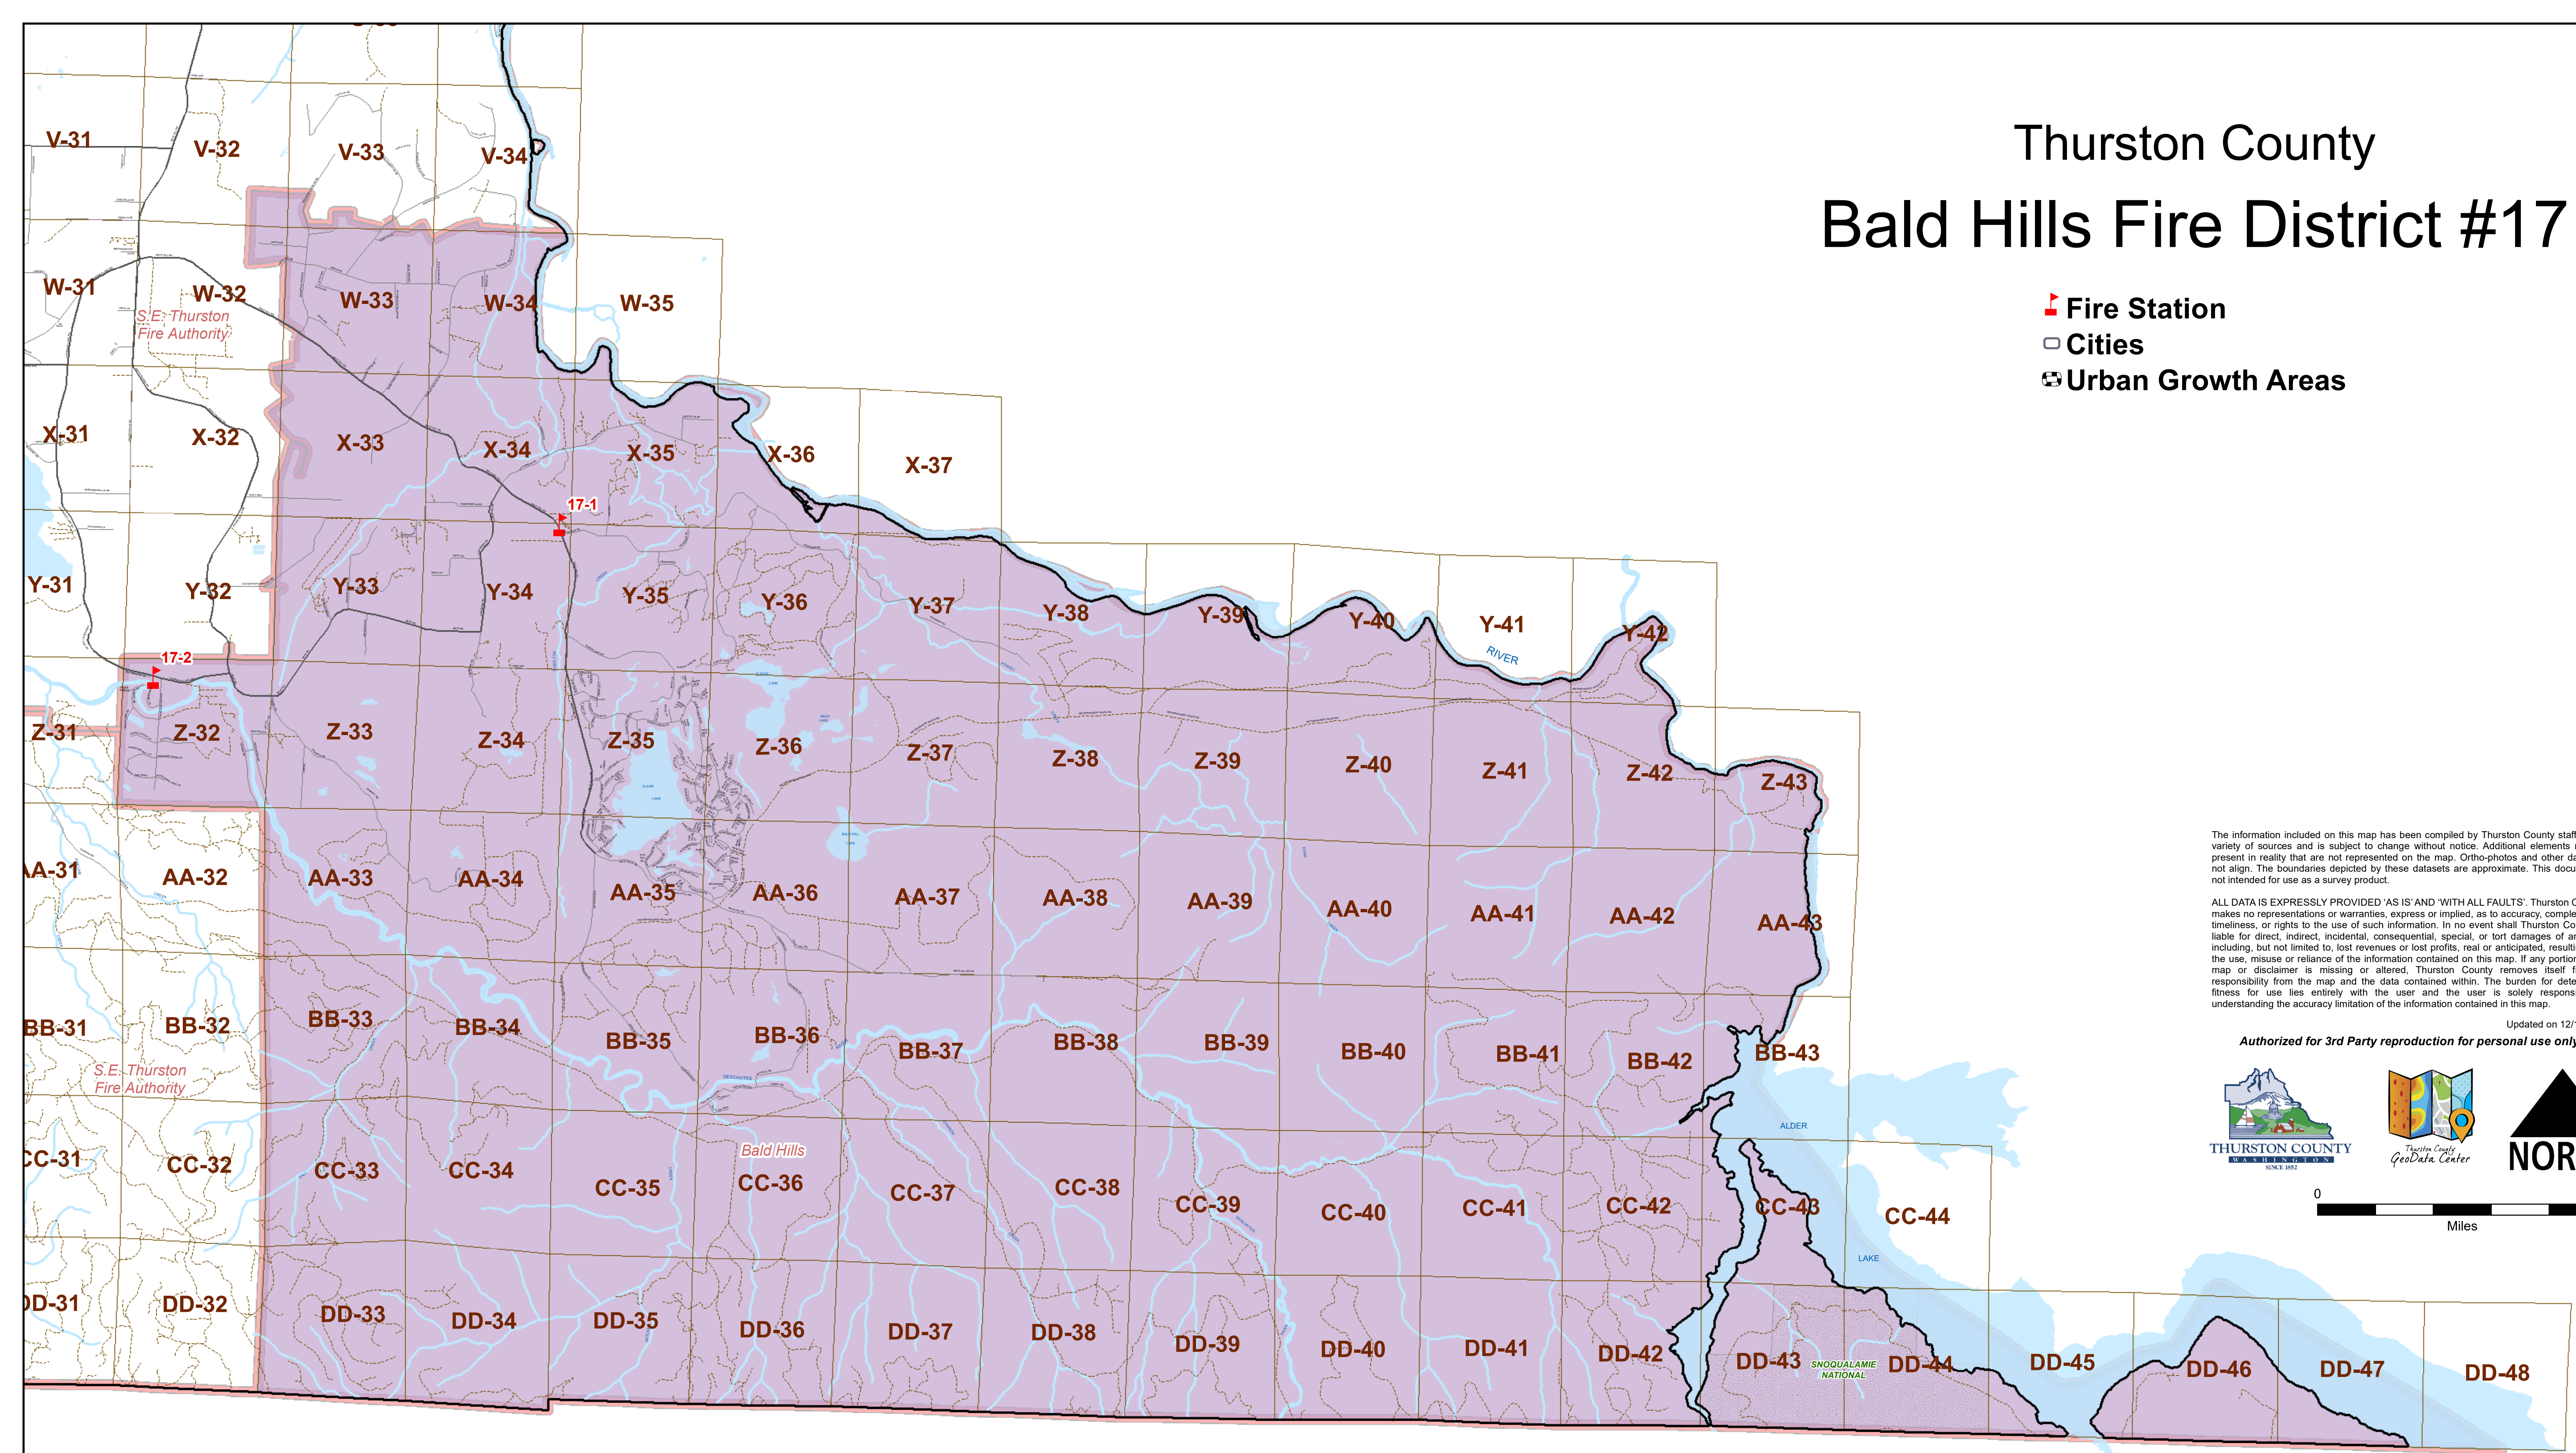

Thurston County Bald Hills Fire District #17

- Fire Station
- Cities
- Urban Growth Areas

Updated on 12/10/2021
Authorized for 3rd Party reproduction for personal use only.